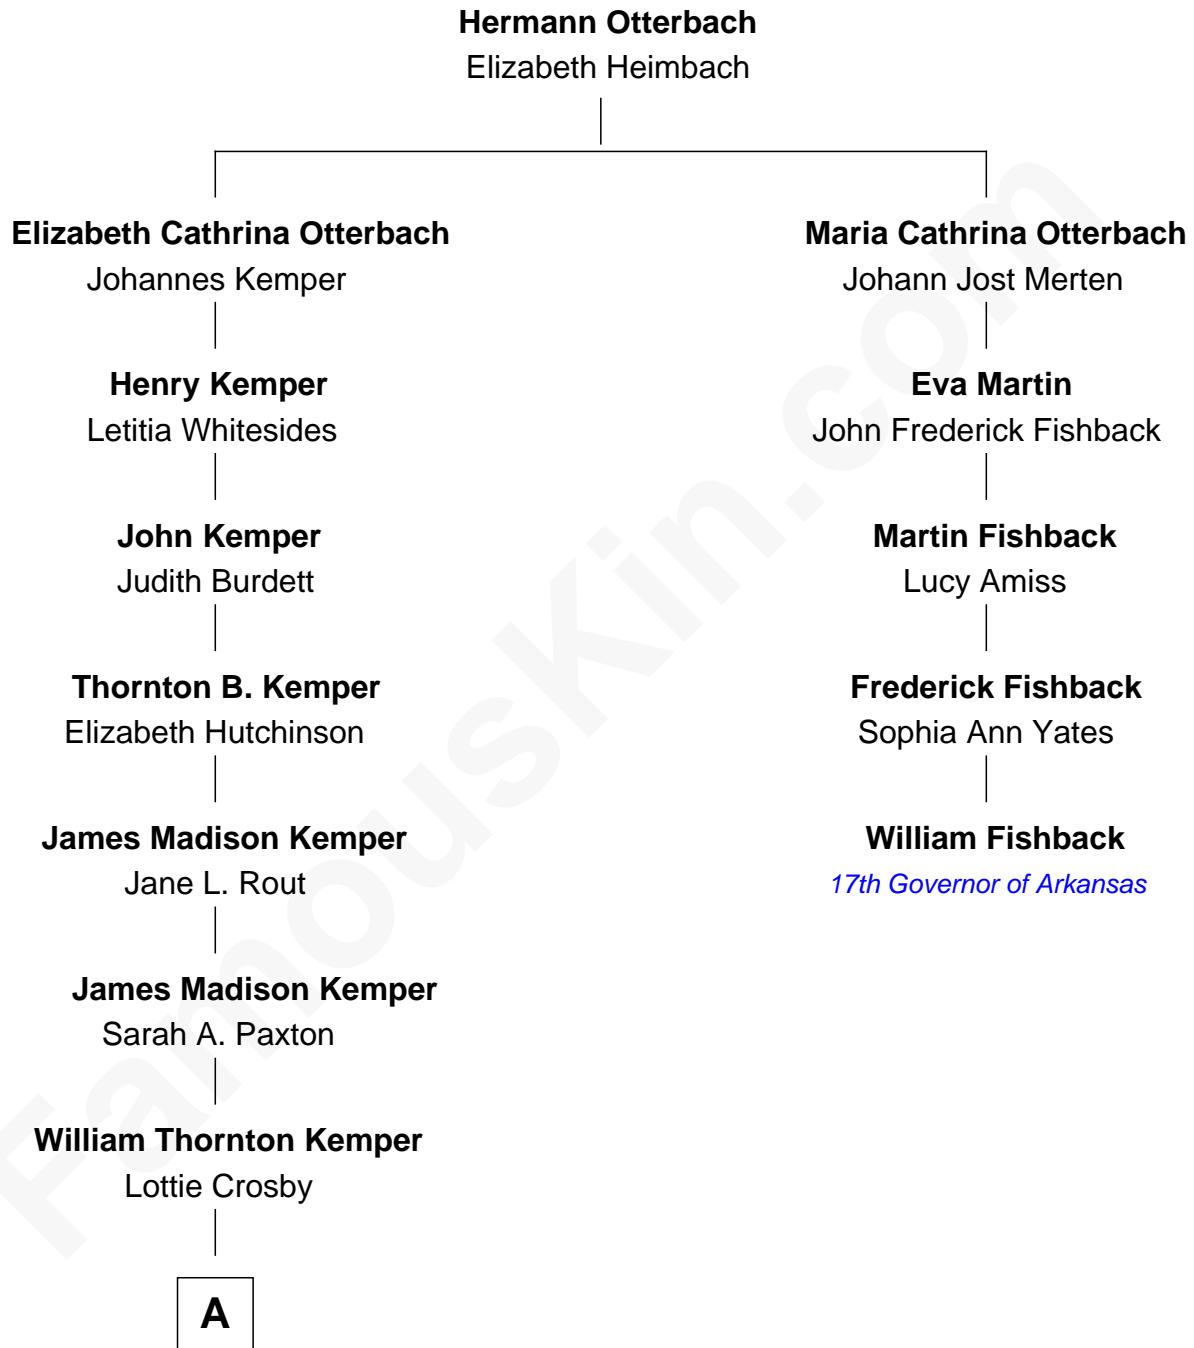

FamousKin.com Relationship Chart of

Ellie Kemper

TV and Movie Actress

4th cousin 6 times removed of

William Fishback

17th Governor of Arkansas

A

James Madison Kemper

Gladys Woods Grissom

James Madson Kemper

Mildred Lane

David Woods Kemper

Dorothy Ann Jannarone

Ellie Kemper

TV and Movie Actress