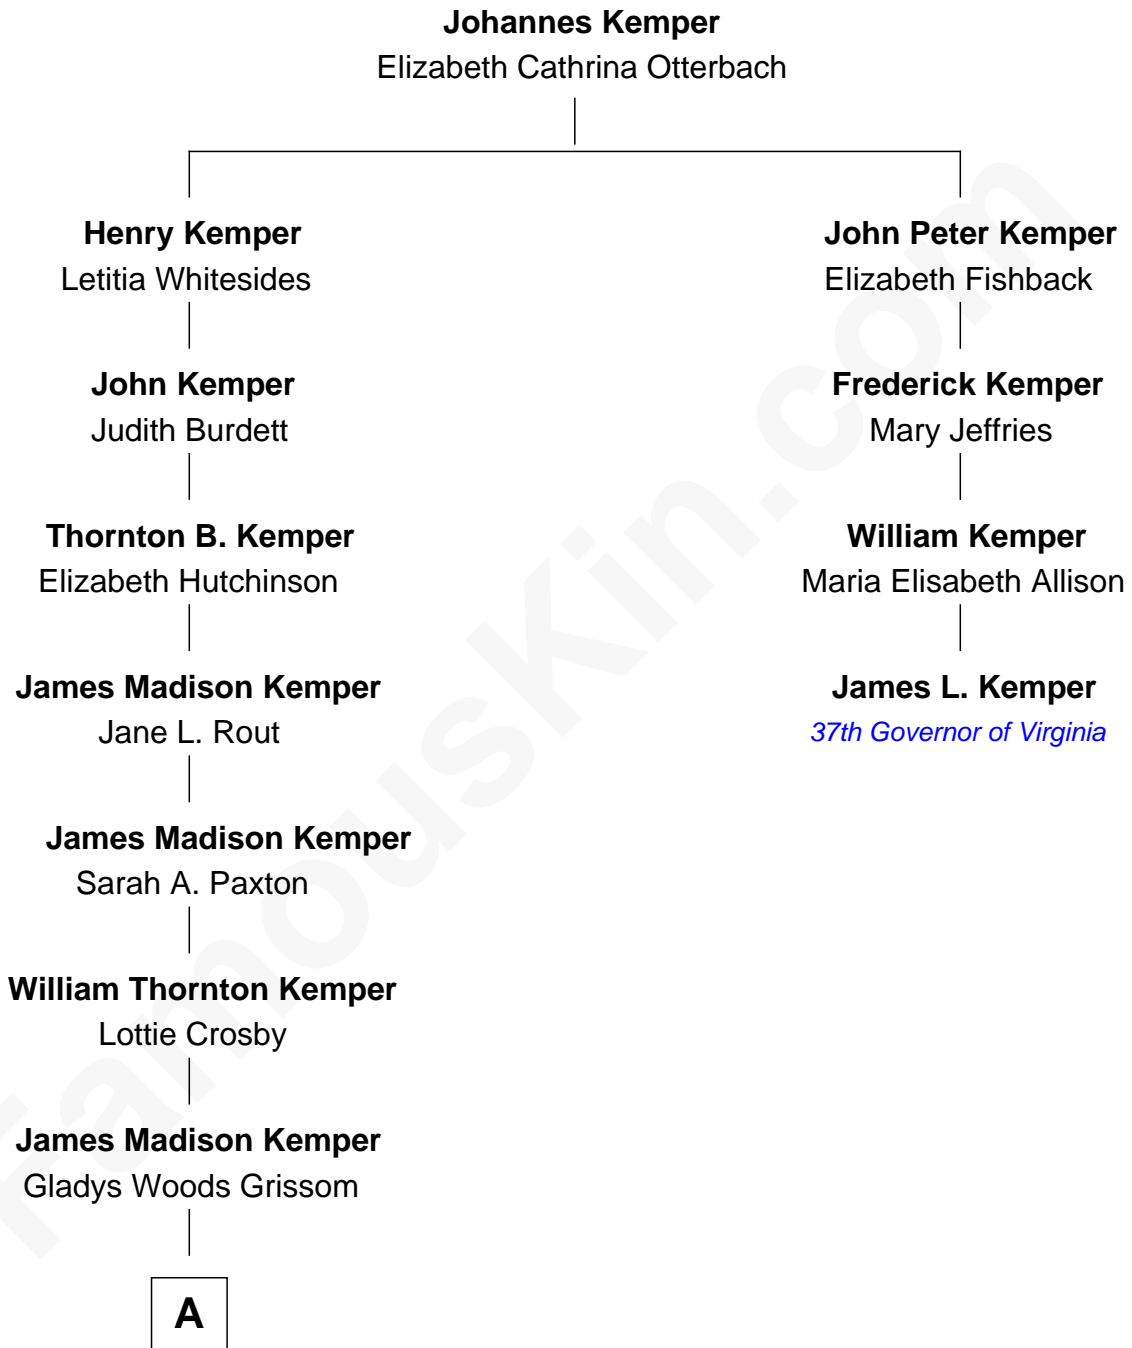

FamousKin.com Relationship Chart of

Ellie Kemper

TV and Movie Actress

3rd cousin 6 times removed of

James L. Kemper

37th Governor of Virginia

A

James Madson Kemper

Mildred Lane

David Woods Kemper

Dorothy Ann Jannarone

Ellie Kemper

TV and Movie Actress

FamousKin.com