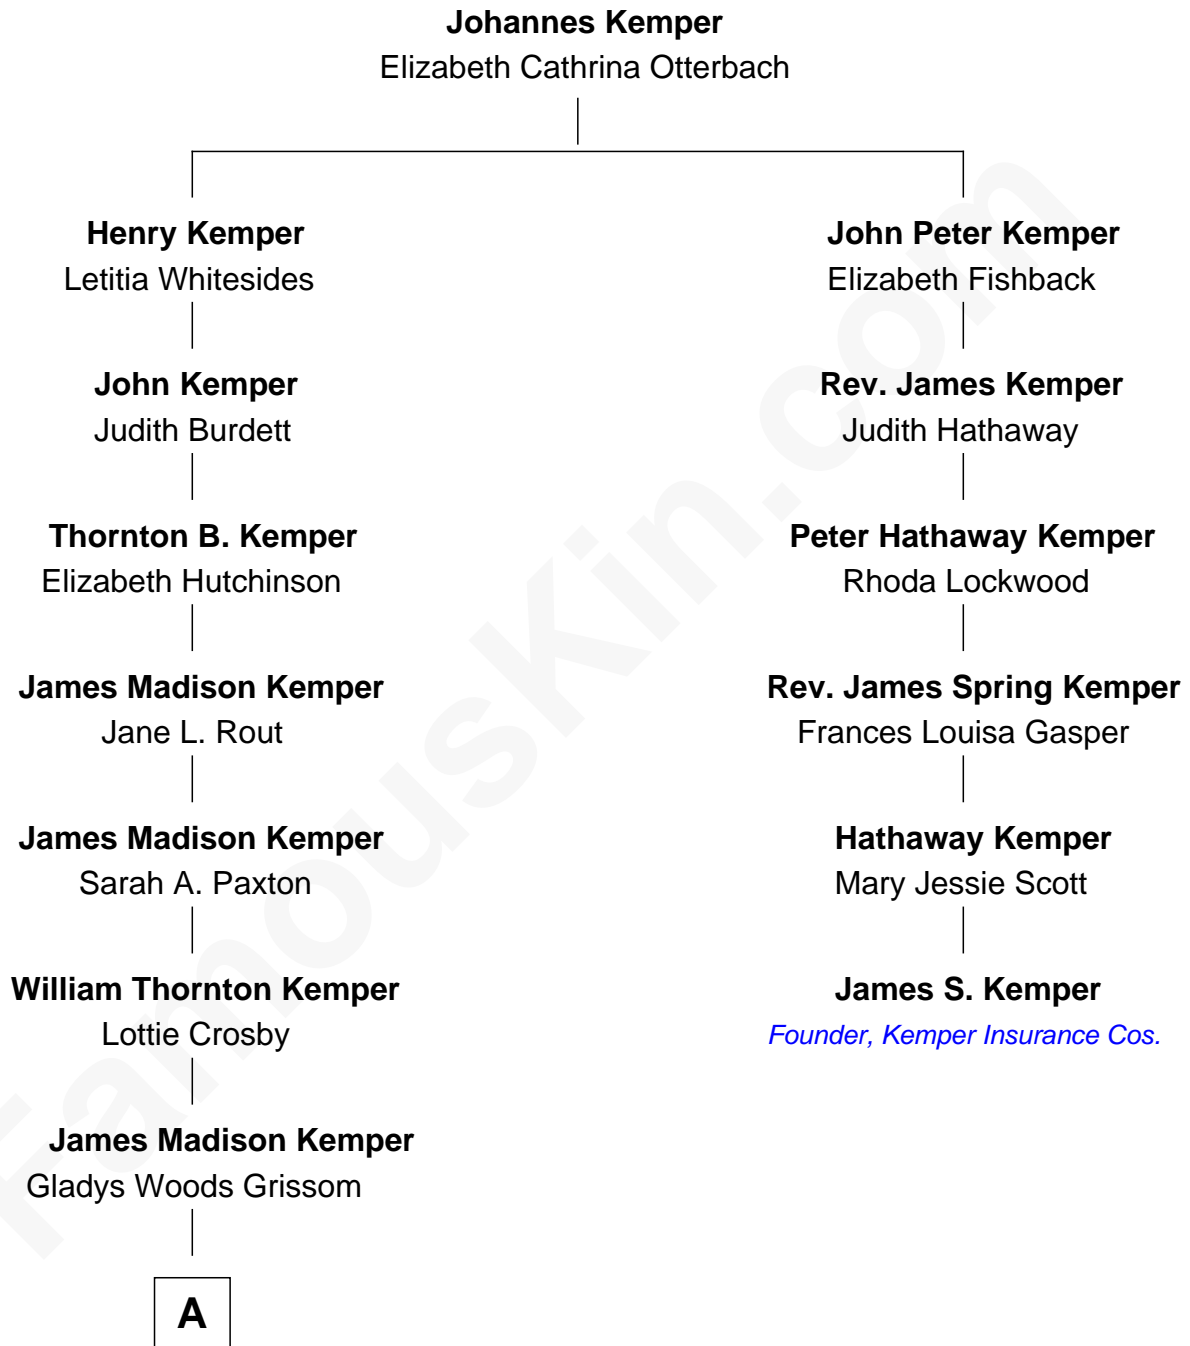

FamousKin.com Relationship Chart of

Ellie Kemper

TV and Movie Actress

5th cousin 4 times removed of

James S. Kemper

Founder, Kemper Insurance Cos.

A

James Madson Kemper

Mildred Lane

David Woods Kemper

Dorothy Ann Jannarone

Ellie Kemper

TV and Movie Actress

FamousKin.com