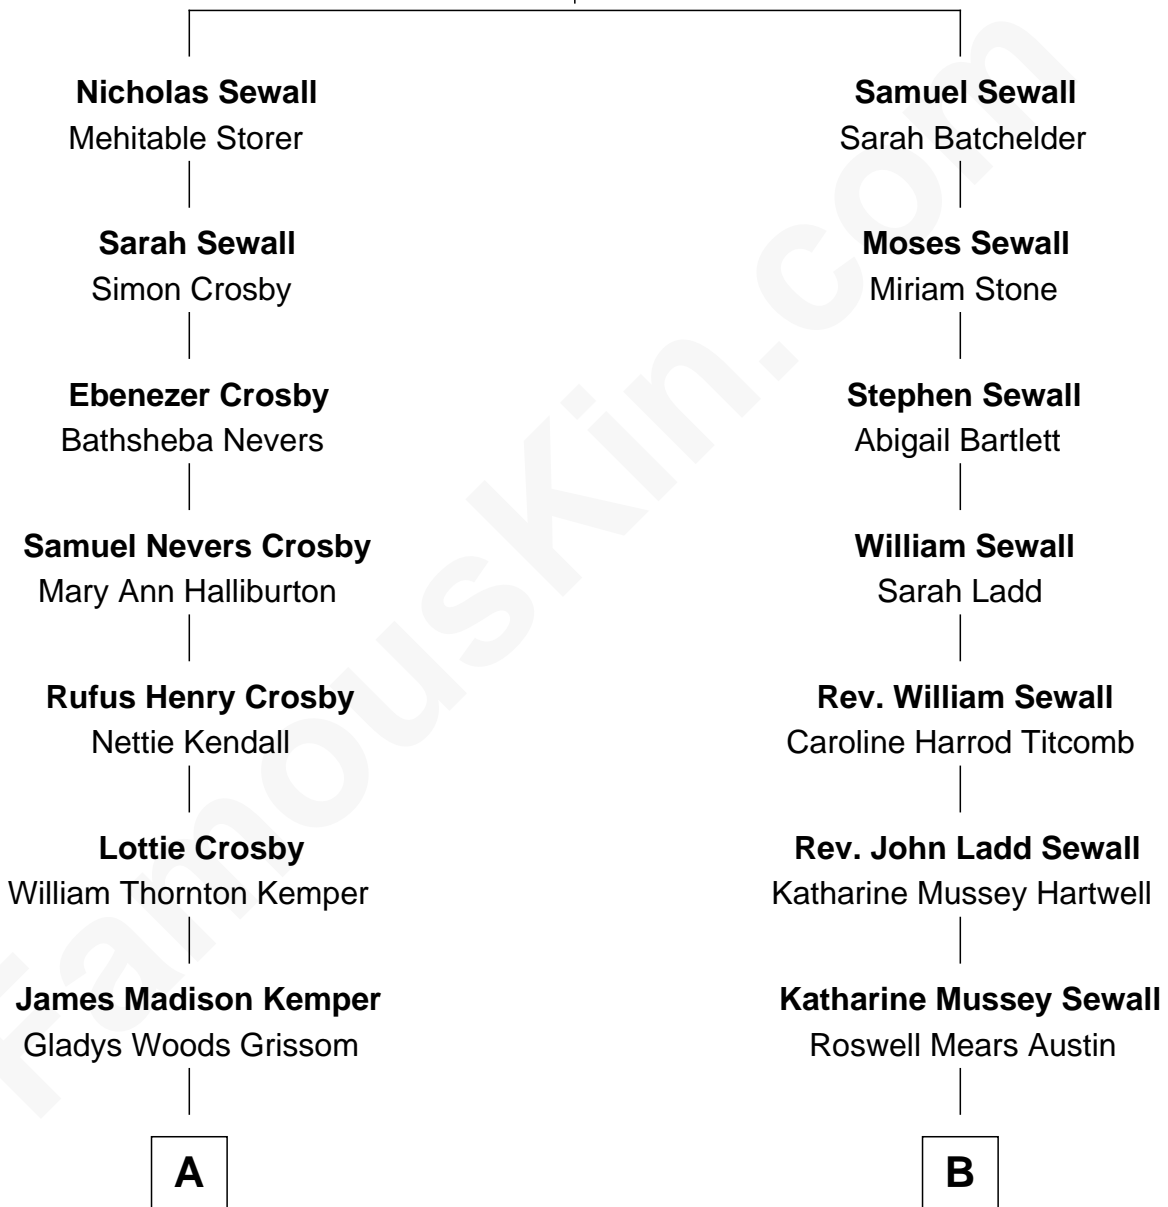

# FamousKin.com Relationship Chart of

**Ellie Kemper**

*TV and Movie Actress*

9th cousin of

**Charlie Day**

*TV and Movie Actor*

**John Sewall**  
Hannah Fessenden

FamousKin.com