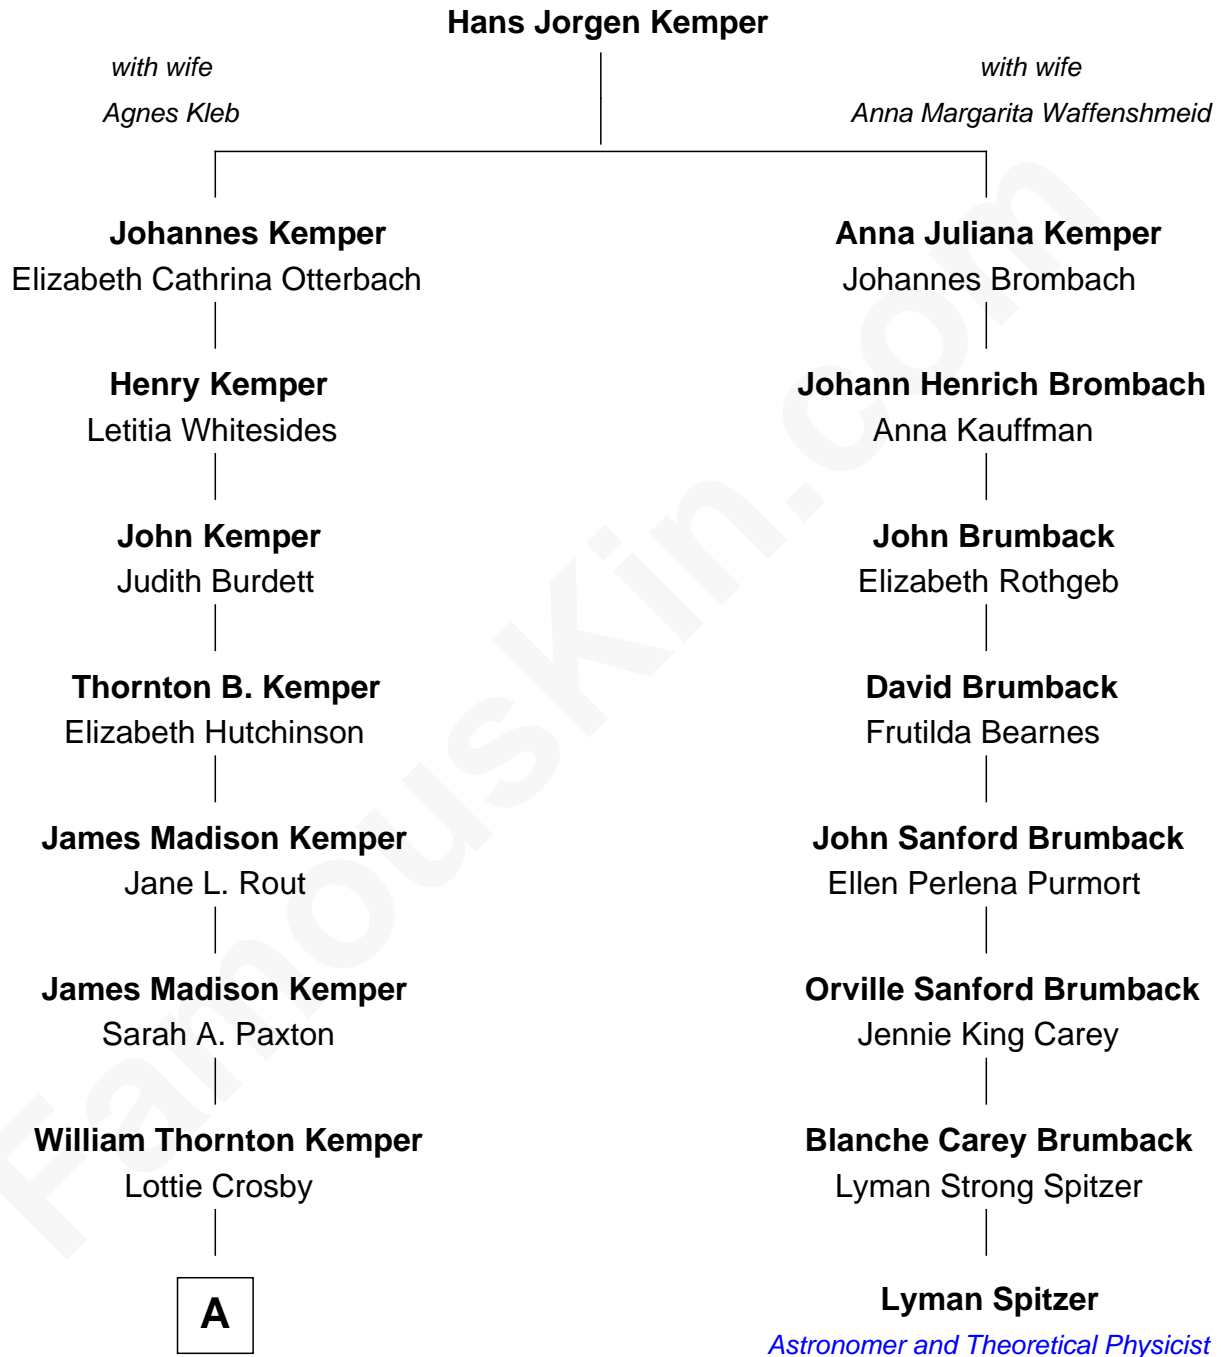

FamousKin.com Relationship Chart of

Ellie Kemper

TV and Movie Actress

7th cousin 3 times removed of

Lyman Spitzer

Astronomer and Theoretical Physicist

A

James Madison Kemper

Gladys Woods Grissom

James Madson Kemper

Mildred Lane

David Woods Kemper

Dorothy Ann Jannarone

Ellie Kemper

TV and Movie Actress

FamousKin.com