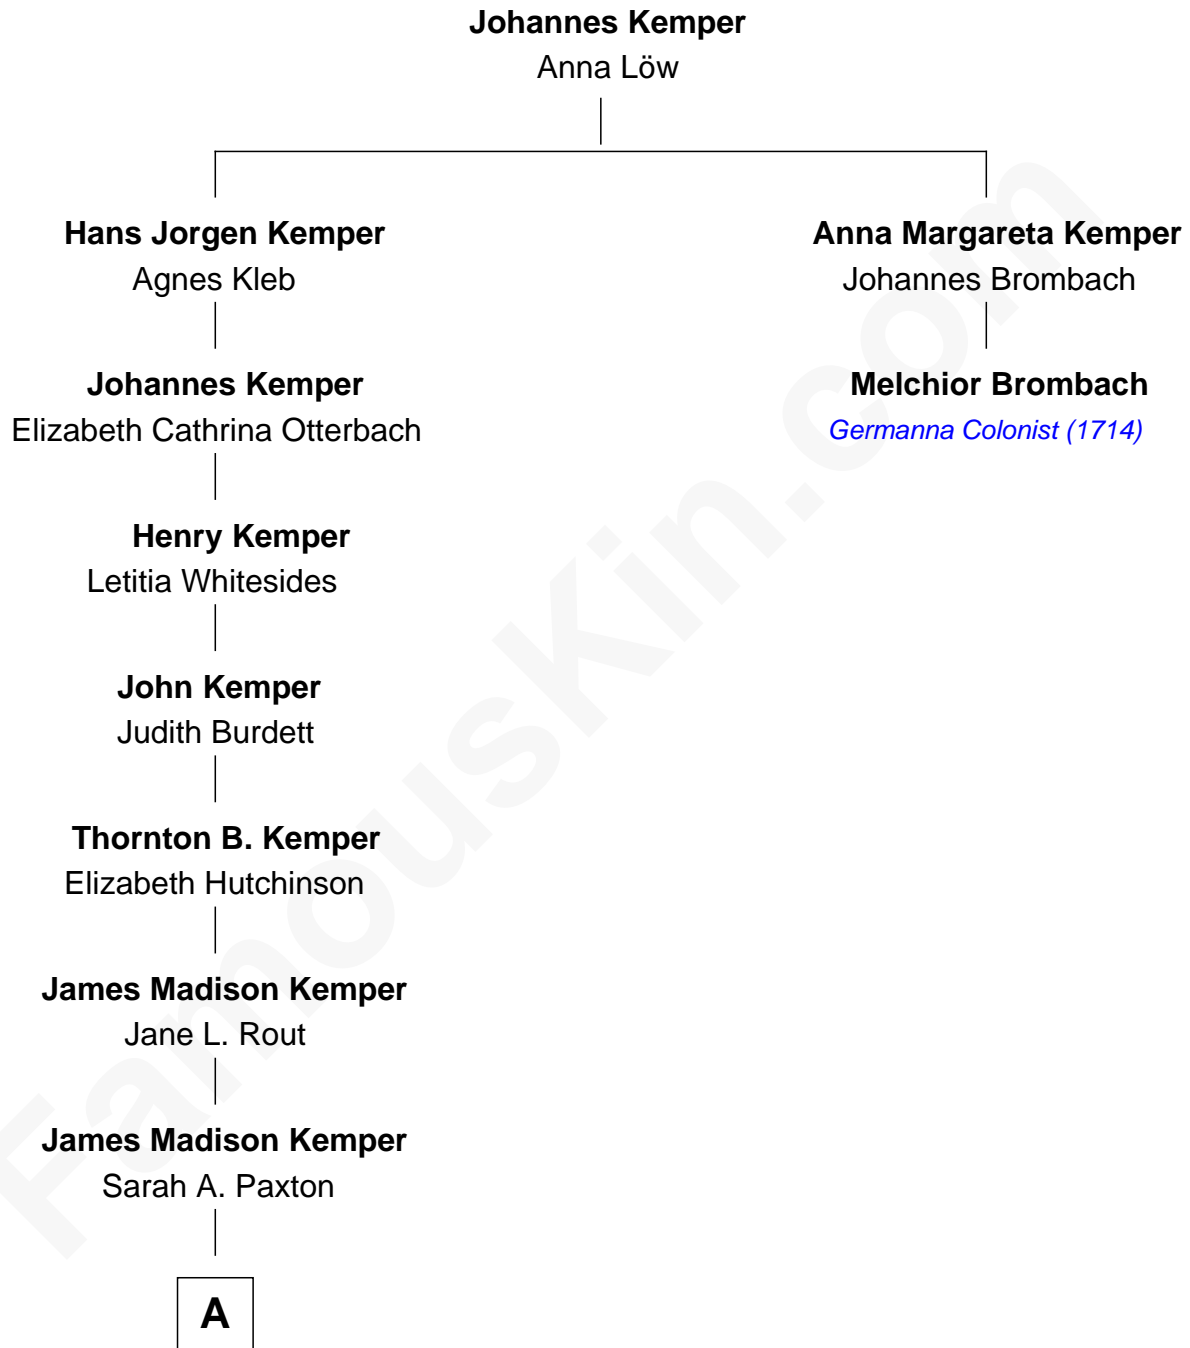

FamousKin.com Relationship Chart of

Ellie Kemper

TV and Movie Actress

1st cousin 10 times removed of

Melchior Brombach

Germanna Colonist (1714)

A

William Thornton Kemper

Lottie Crosby

James Madison Kemper

Gladys Woods Grissom

James Madson Kemper

Mildred Lane

David Woods Kemper

Dorothy Ann Jannarone

Ellie Kemper