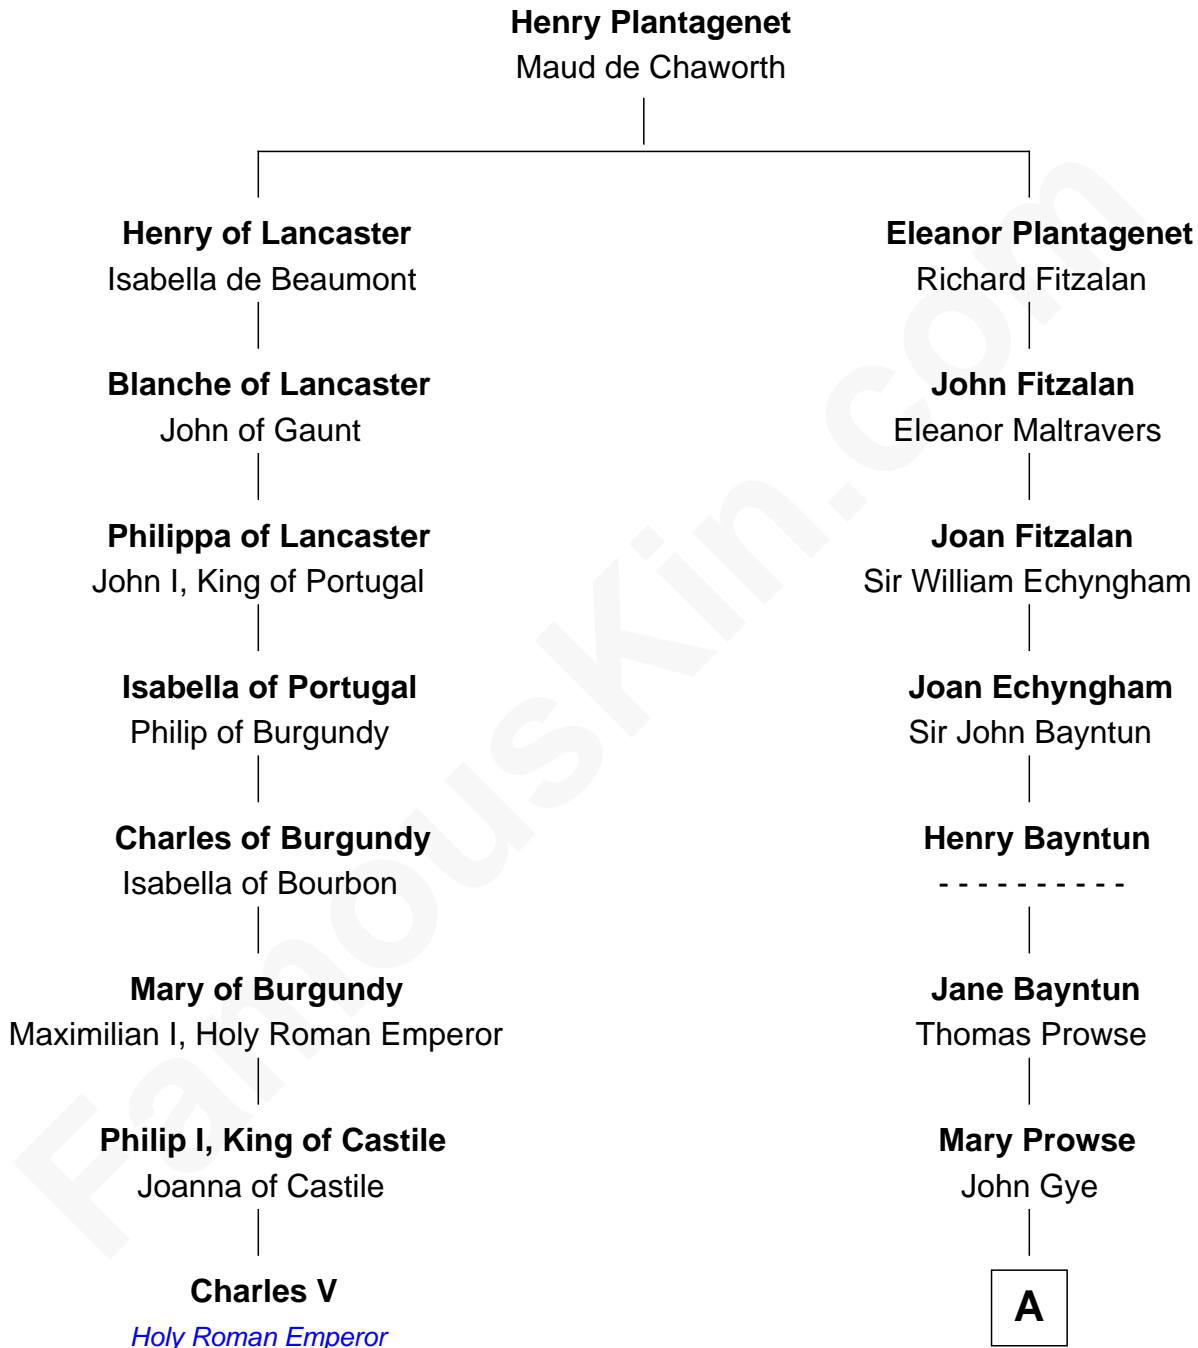

FamousKin.com

Relationship Chart of

Charles V

Holy Roman Emperor

7th cousin 14 times removed of

Michael Strahan

NFL Player and TV Personality

A