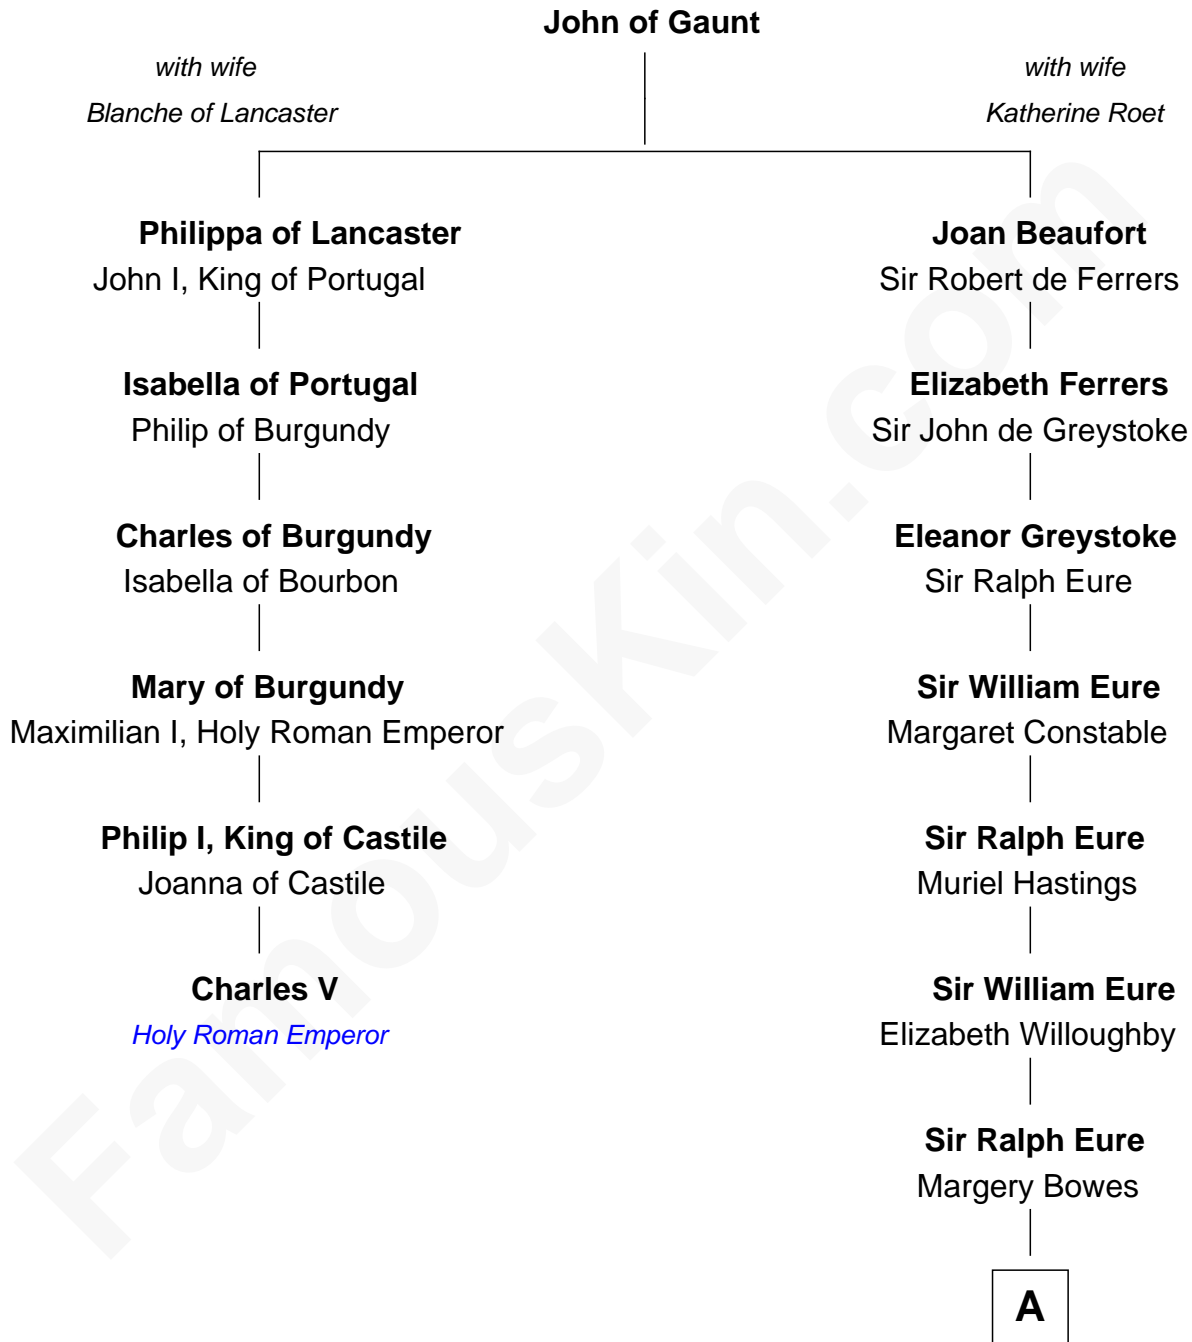

FamousKin.com Relationship Chart of

Charles V

Holy Roman Emperor

5th cousin 13 times removed of

E. C. Segar

Cartoonist (Popeye creator)

A

Anne Eure