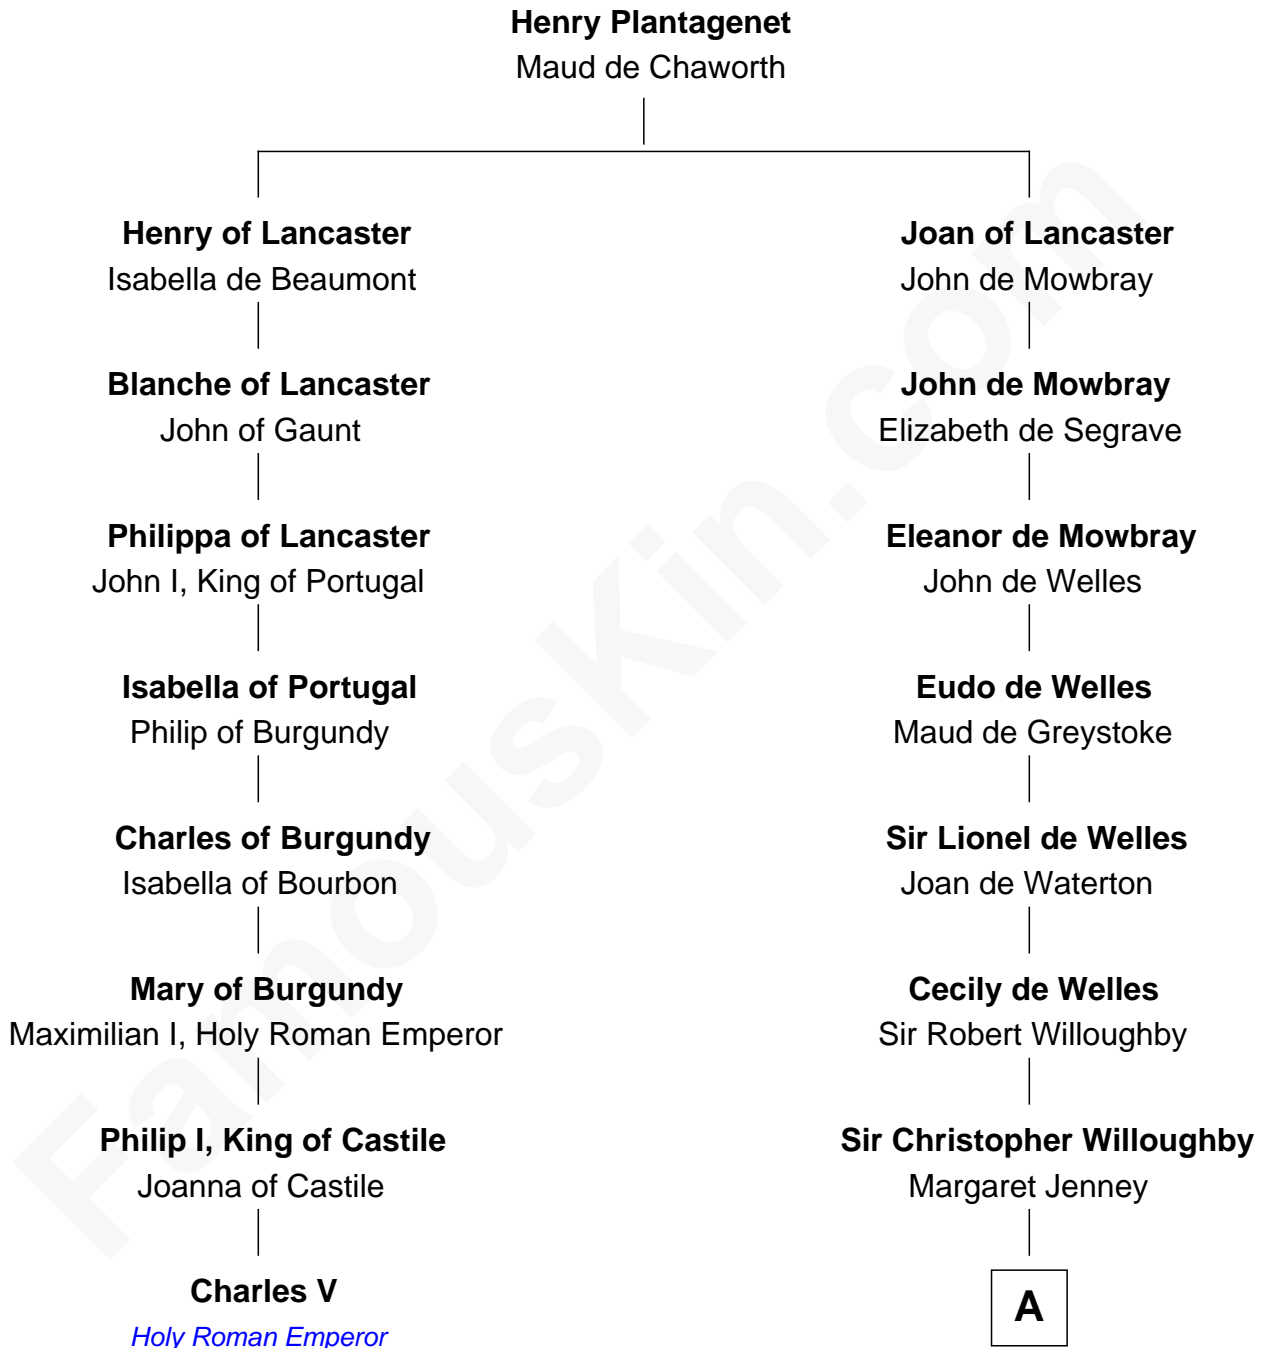

FamousKin.com Relationship Chart of

Charles V

Holy Roman Emperor

7th cousin 13 times removed of

E. C. Segar

Cartoonist (Popeye creator)

A

Elizabeth Willoughby

Sir William Eure

Sir Ralph Eure

Margery Bowes

Anne Eure

Lancelot Mansfield

John Mansfield

Elizabeth - - - - -

Elizabeth Mansfield