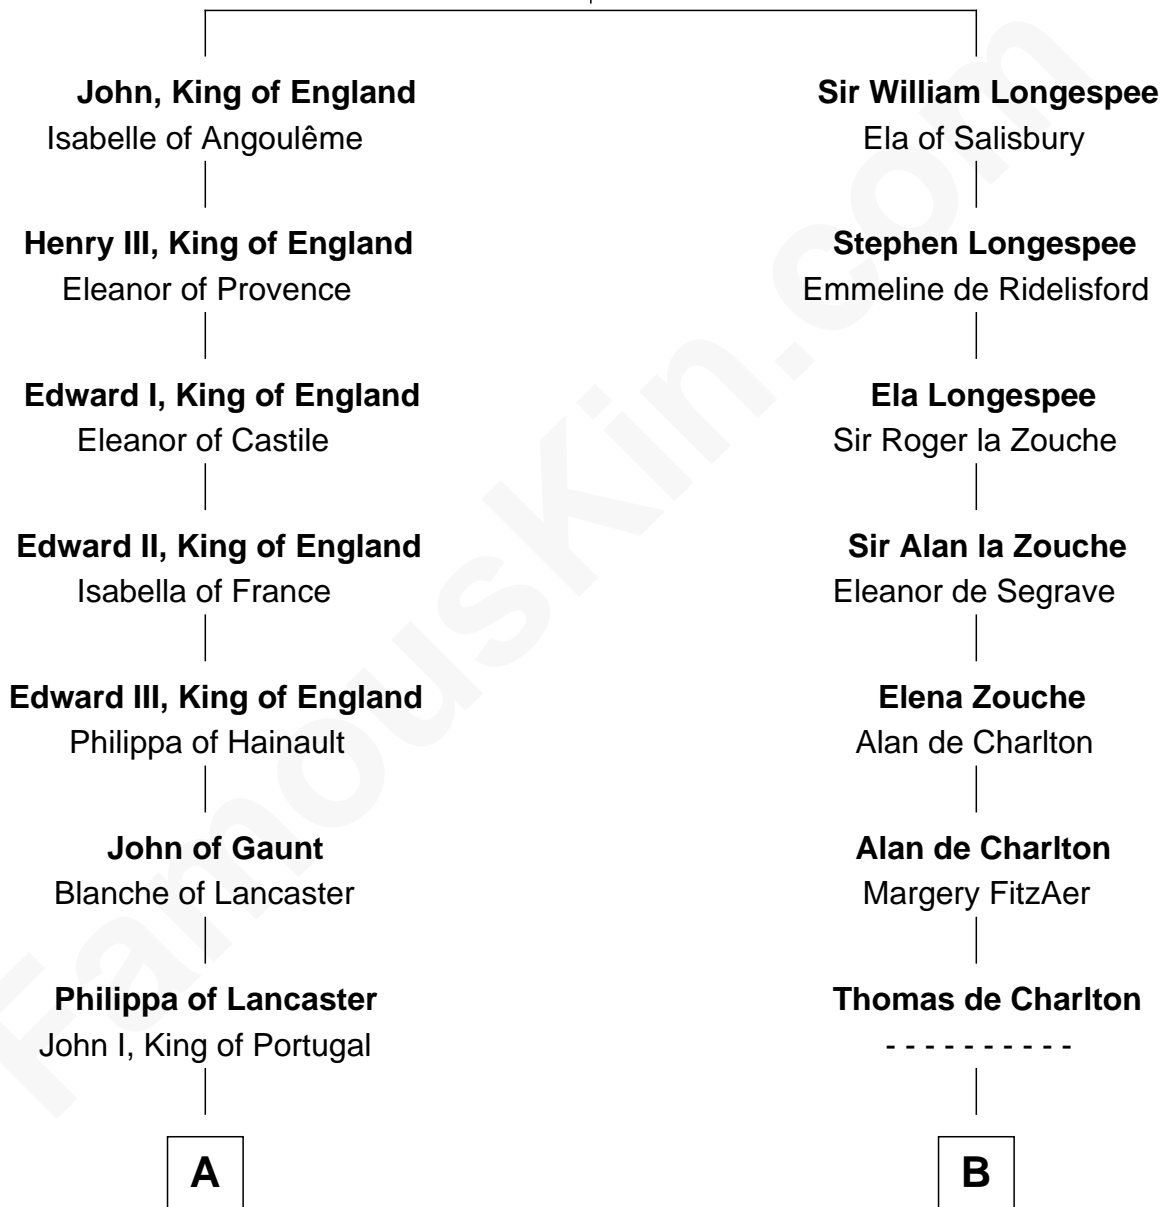

FamousKin.com Relationship Chart of

Charles V

Holy Roman Emperor

11th cousin 10 times removed of

John Davis

14th and 17th Governor of Massachusetts

Henry II, King of England

with wife
Eleanor of Aquitaine

not married
Ida de Tony

C

|
Martha Wright

Israel Heald

|
Dorothy Heald

Simon Davis

|
Simon Davis

Hannah Gates