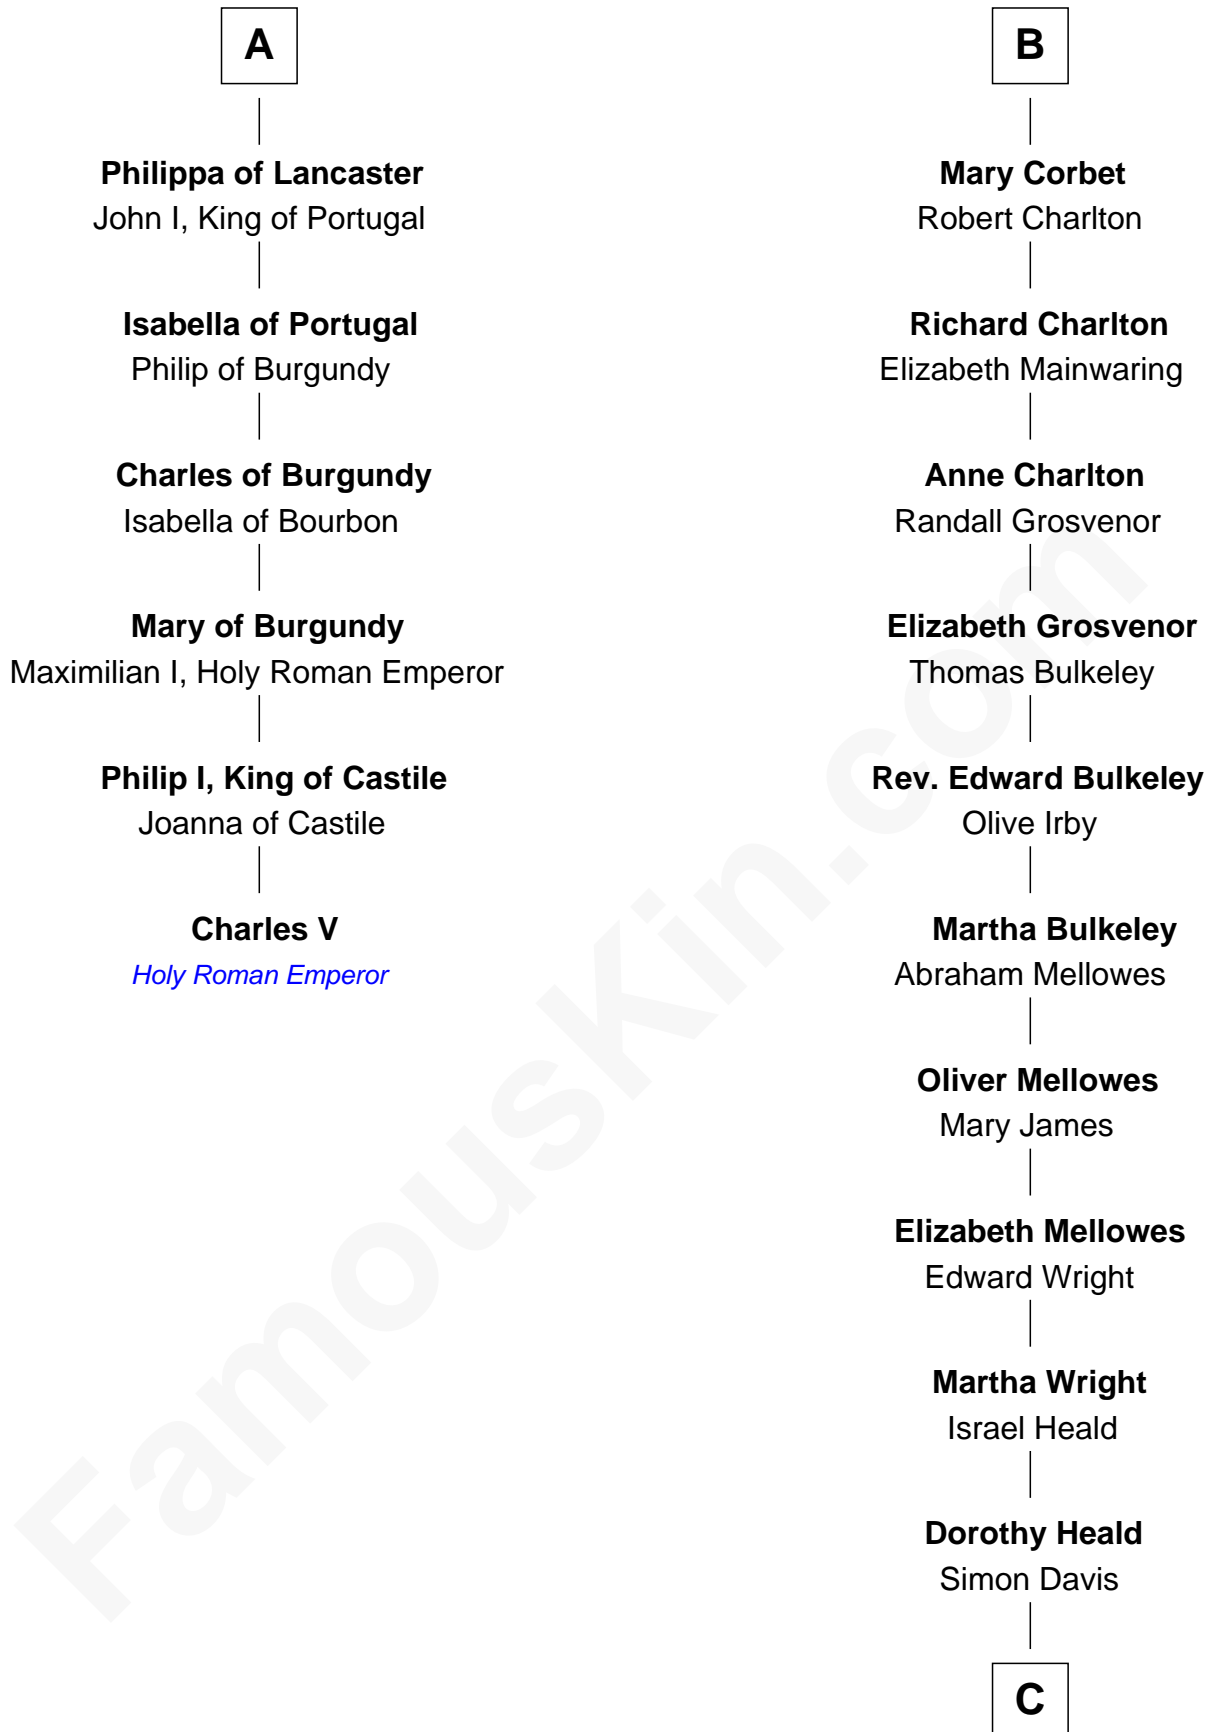

FamousKin.com Relationship Chart of

Charles V

Holy Roman Emperor

12th cousin 7 times removed of

John Davis

14th and 17th Governor of Massachusetts

C

Simon Davis
Hannah Gates