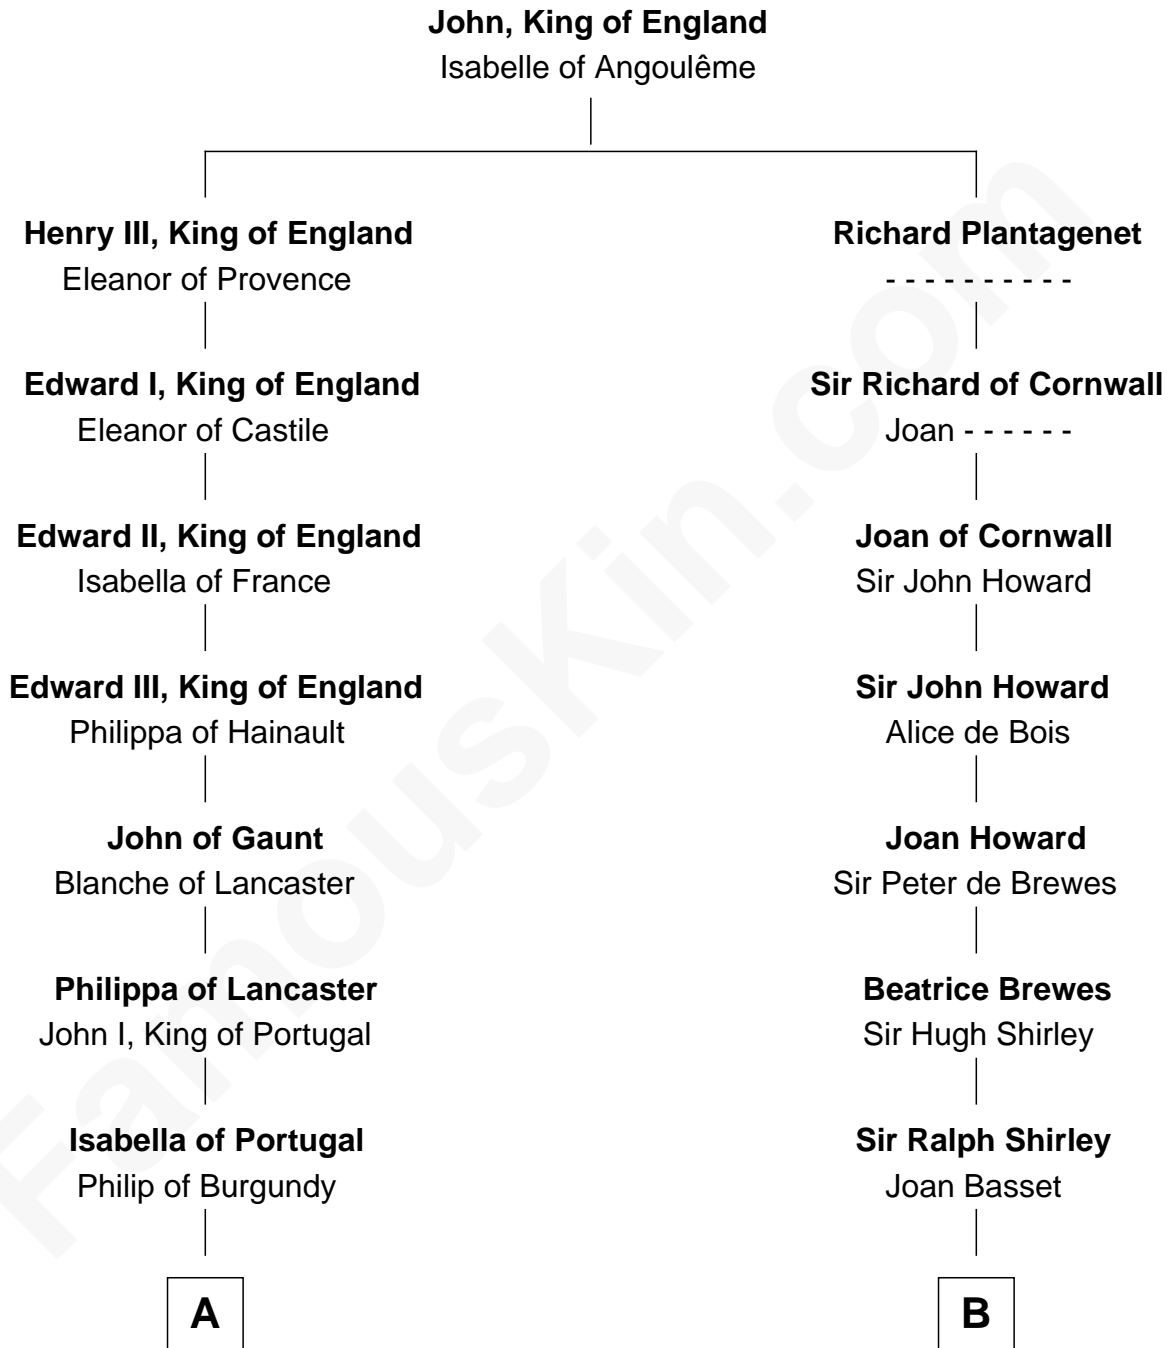

FamousKin.com

Relationship Chart of

Charles V

Holy Roman Emperor

10th cousin 11 times removed of

William Henry Moore

Co-Founder, U.S. Steel and Nabisco

C

Sarah Browne
George Beckwith

George Beckwith
Rachel Marsh

George Beckwith
Mary Bradley

Rachael Arvilla Beckwith
Nathaniel Ford Moore

William Henry Moore
Co-Founder, U.S. Steel and Nabisco

FamousKin.com