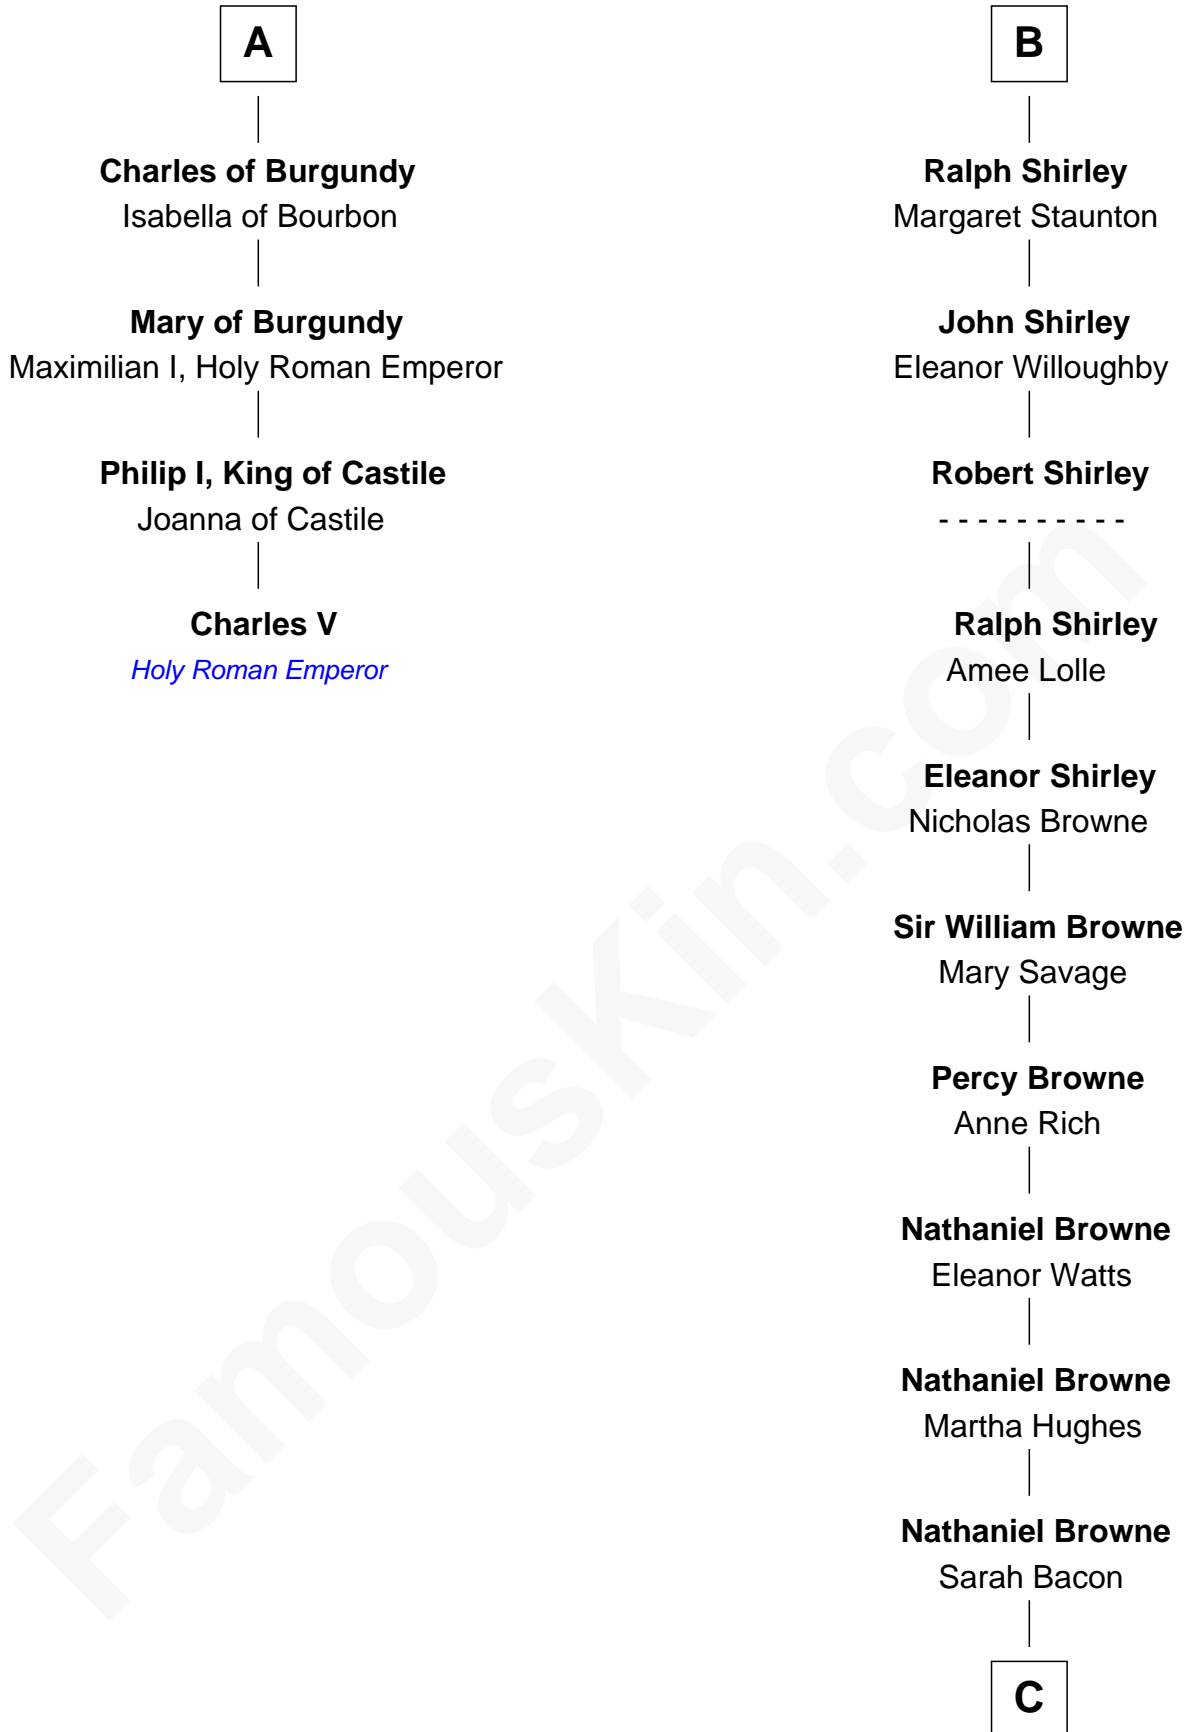

FamousKin.com

Relationship Chart of

Charles V

Holy Roman Emperor

10th cousin 11 times removed of

William Henry Moore

Co-Founder, U.S. Steel and Nabisco

C

Sarah Browne
George Beckwith

George Beckwith
Rachel Marsh

George Beckwith
Mary Bradley

Rachael Arvilla Beckwith
Nathaniel Ford Moore

William Henry Moore
Co-Founder, U.S. Steel and Nabisco

FamousKin.com