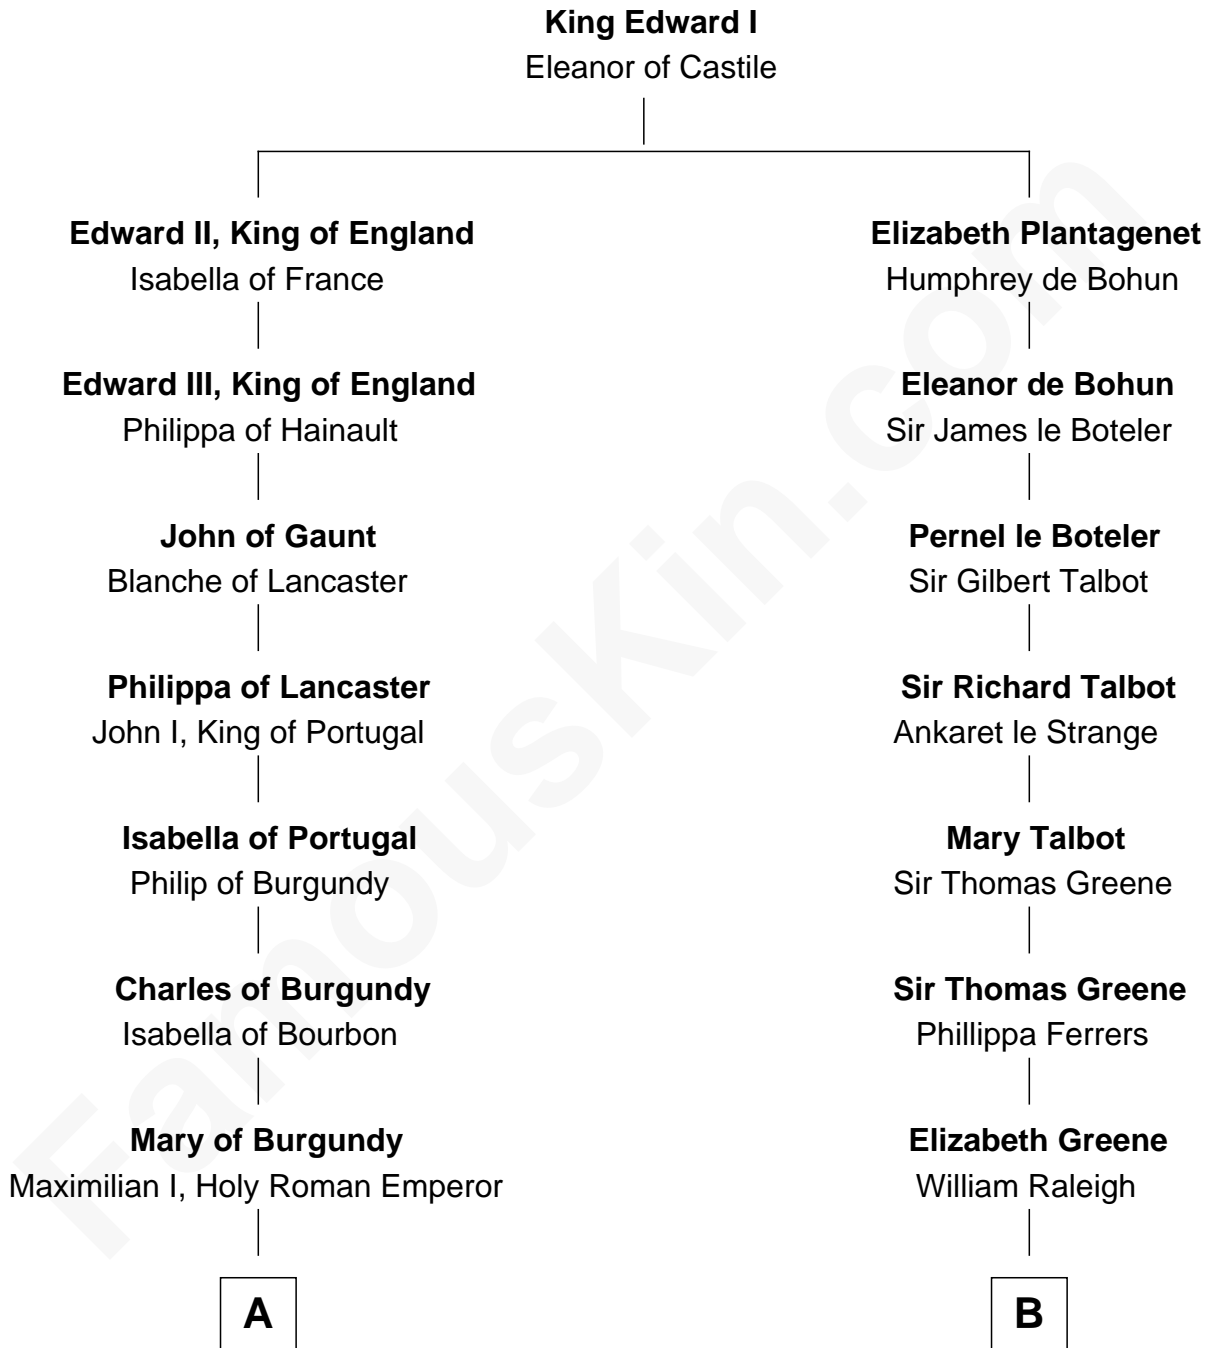

FamousKin.com

Relationship Chart of

Charles V

Holy Roman Emperor

8th cousin 12 times removed of

Melville Fuller

8th Chief Justice of the U.S. Supreme Court