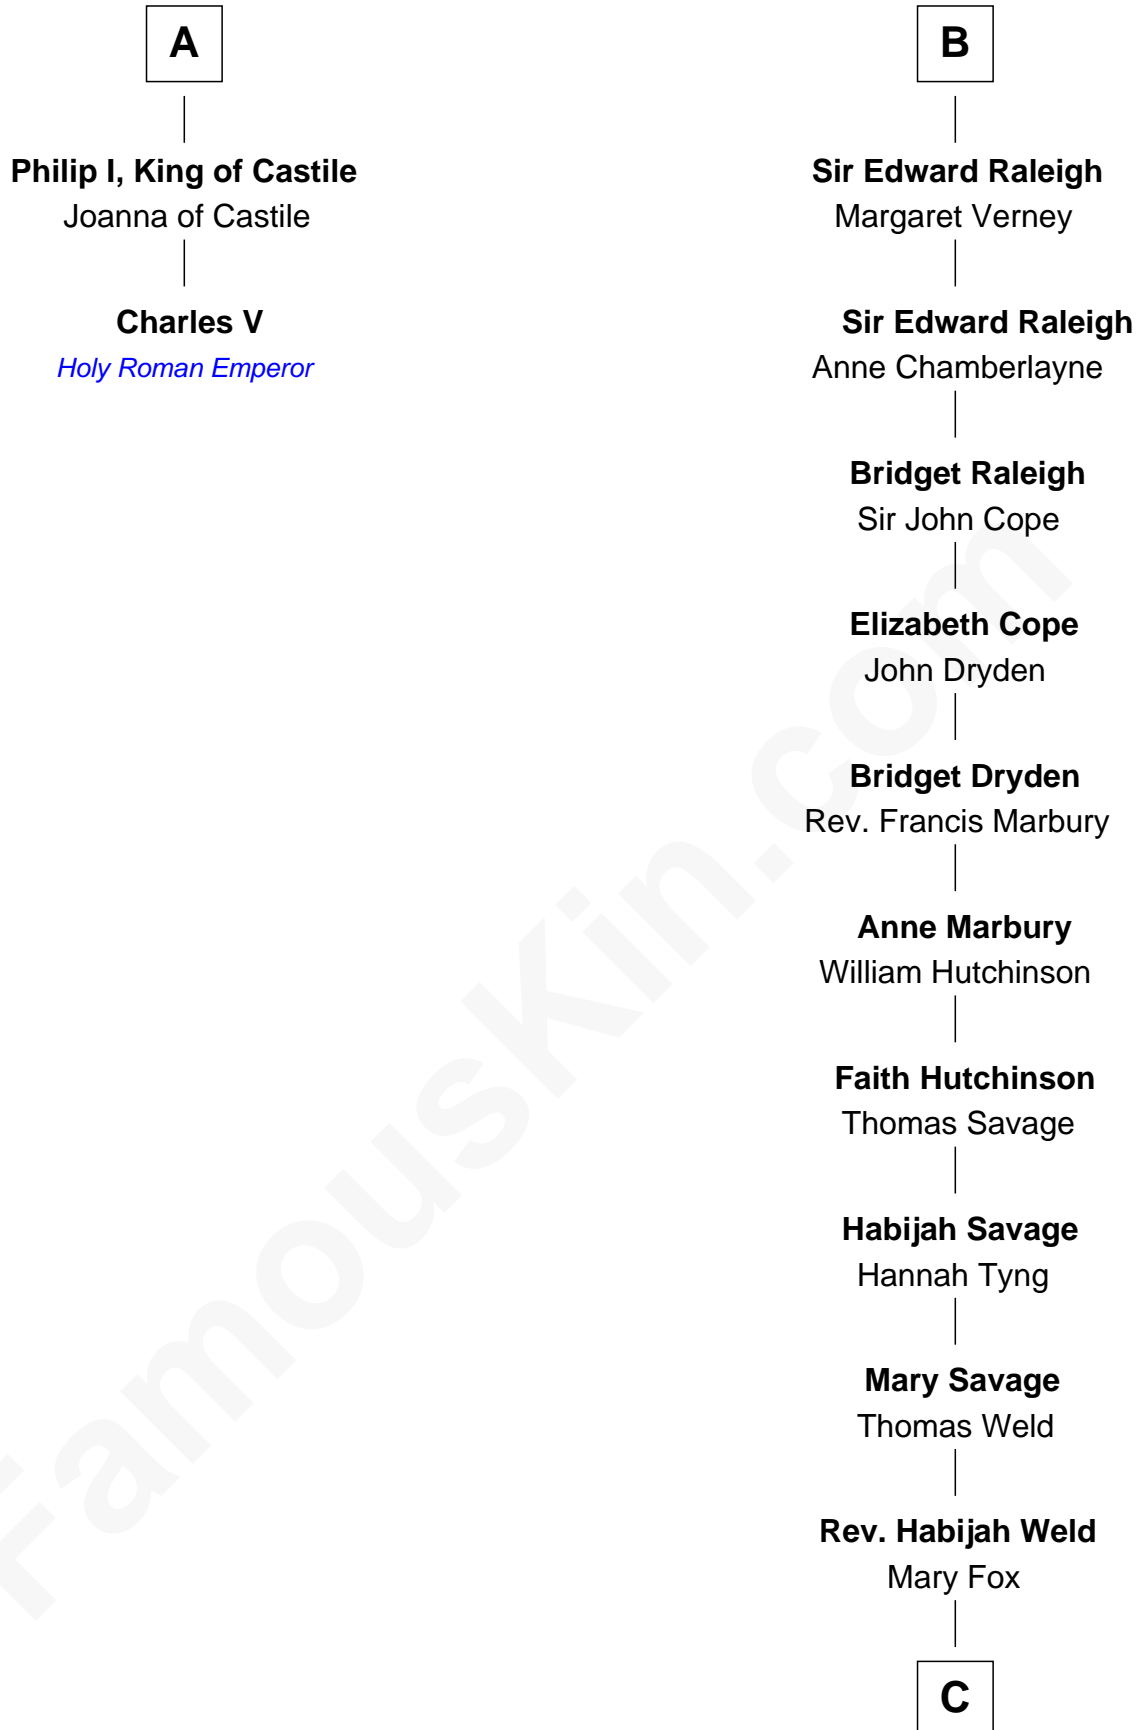

## Relationship Chart of

### Charles V

*Holy Roman Emperor*

8th cousin 12 times removed of

### Melville Fuller

*8th Chief Justice of the U.S. Supreme Court*

**C**

**Hannah Weld**  
Rev. Caleb Fuller

**Henry Weld Fuller**  
Esther Gould

**Frederick Augustus Fuller**  
Catherine Martin Weston

**Melville Fuller**  
*8th U.S. Chief Justice*