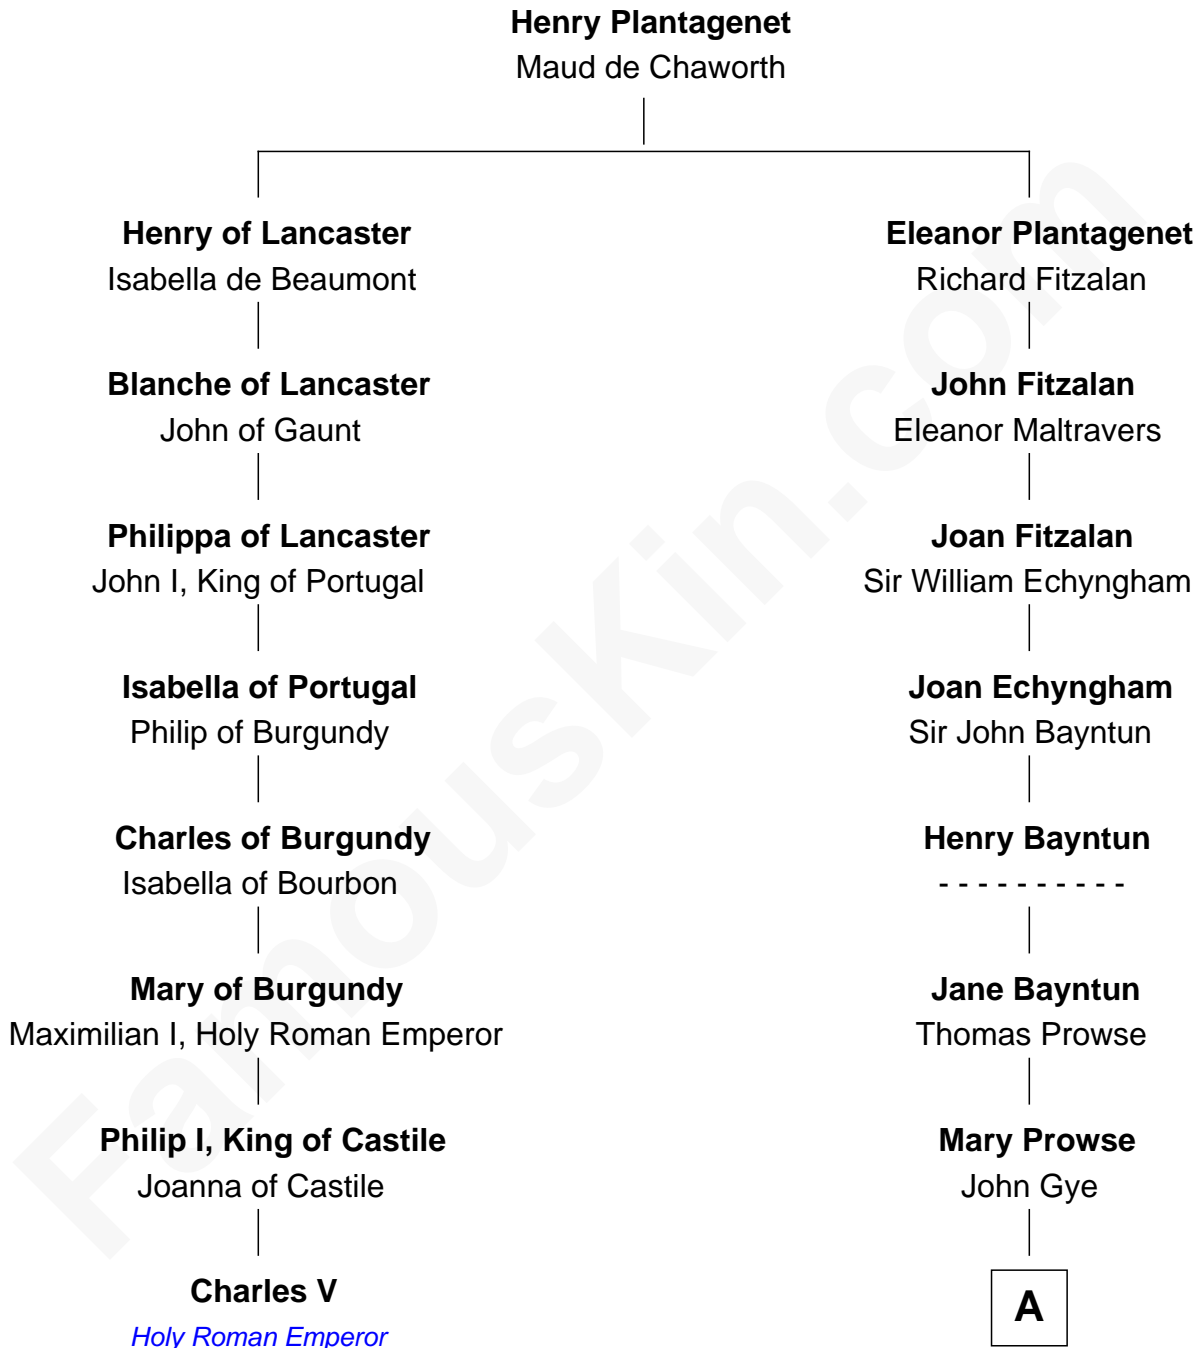

FamousKin.com

Relationship Chart of

Charles V

Holy Roman Emperor

7th cousin 9 times removed of

Melville Fuller

8th Chief Justice of the U.S. Supreme Court

A