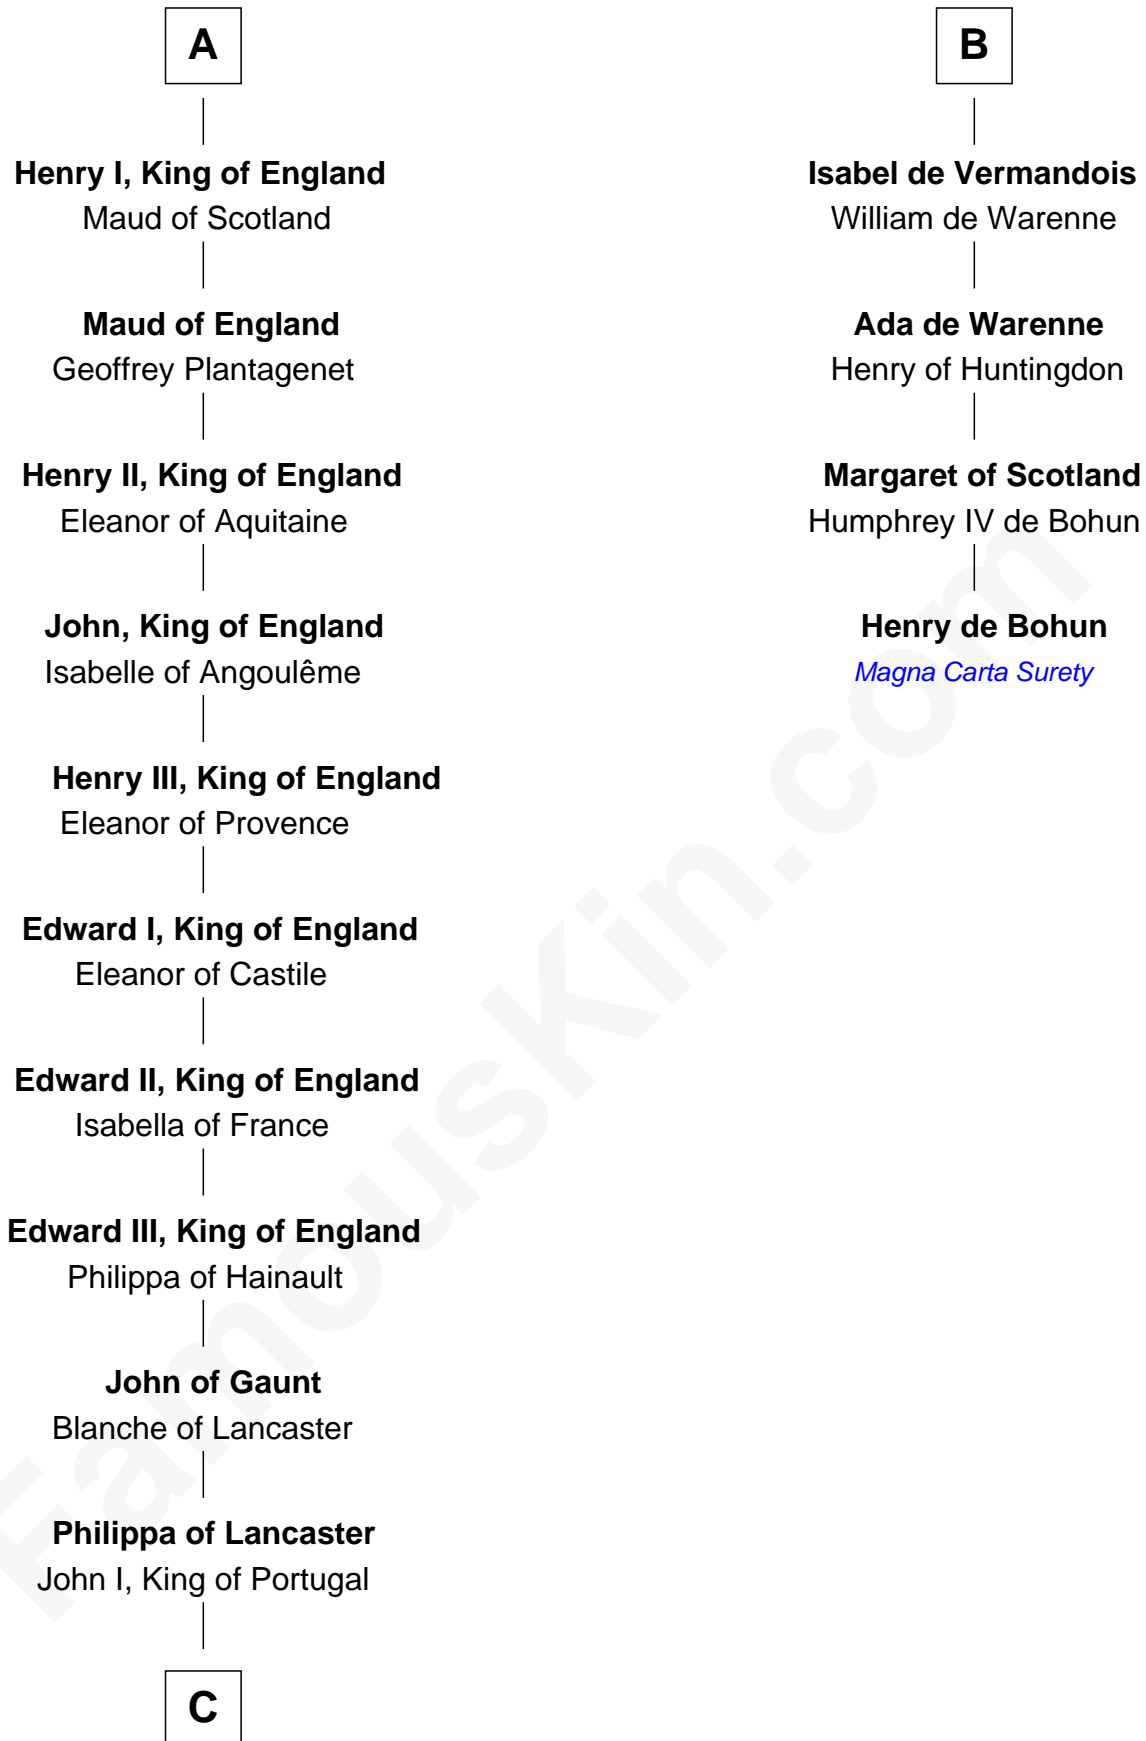

FamousKin.com

Relationship Chart of

Charles V

Holy Roman Emperor

10th cousin 11 times removed of

Henry de Bohun

Magna Carta Surety

Liudolf of Saxony

Oda of Billung

FamousKin.com