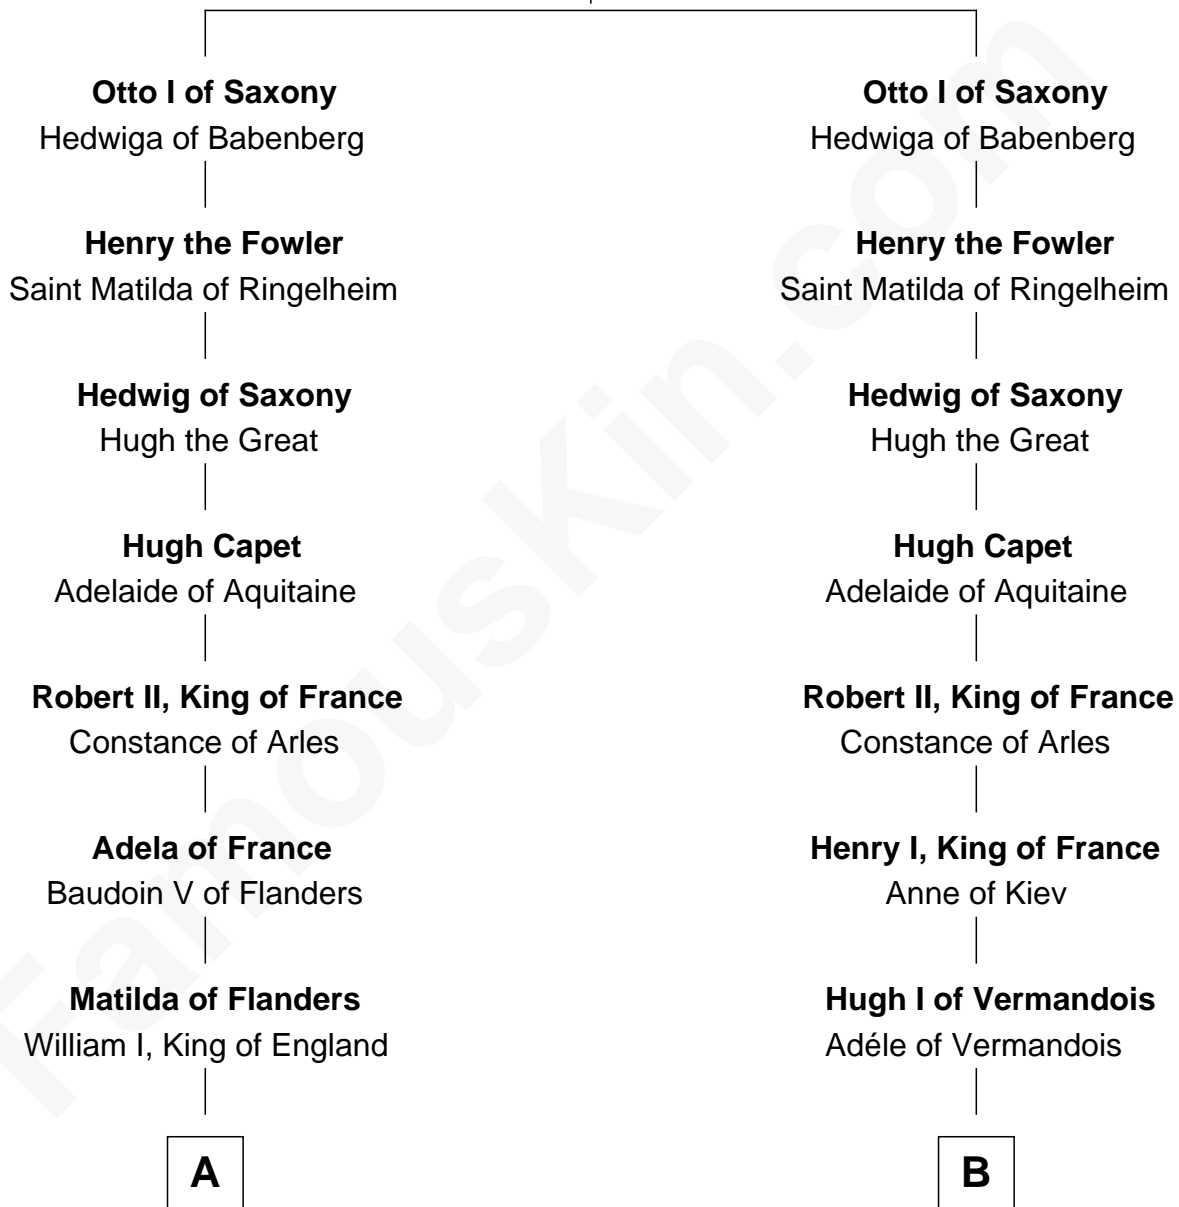

FamousKin.com

Relationship Chart of

Charles V

Holy Roman Emperor

10th cousin 11 times removed of

Henry de Bohun

Magna Carta Surety

Liudolf of Saxony

Oda of Billung

FamousKin.com