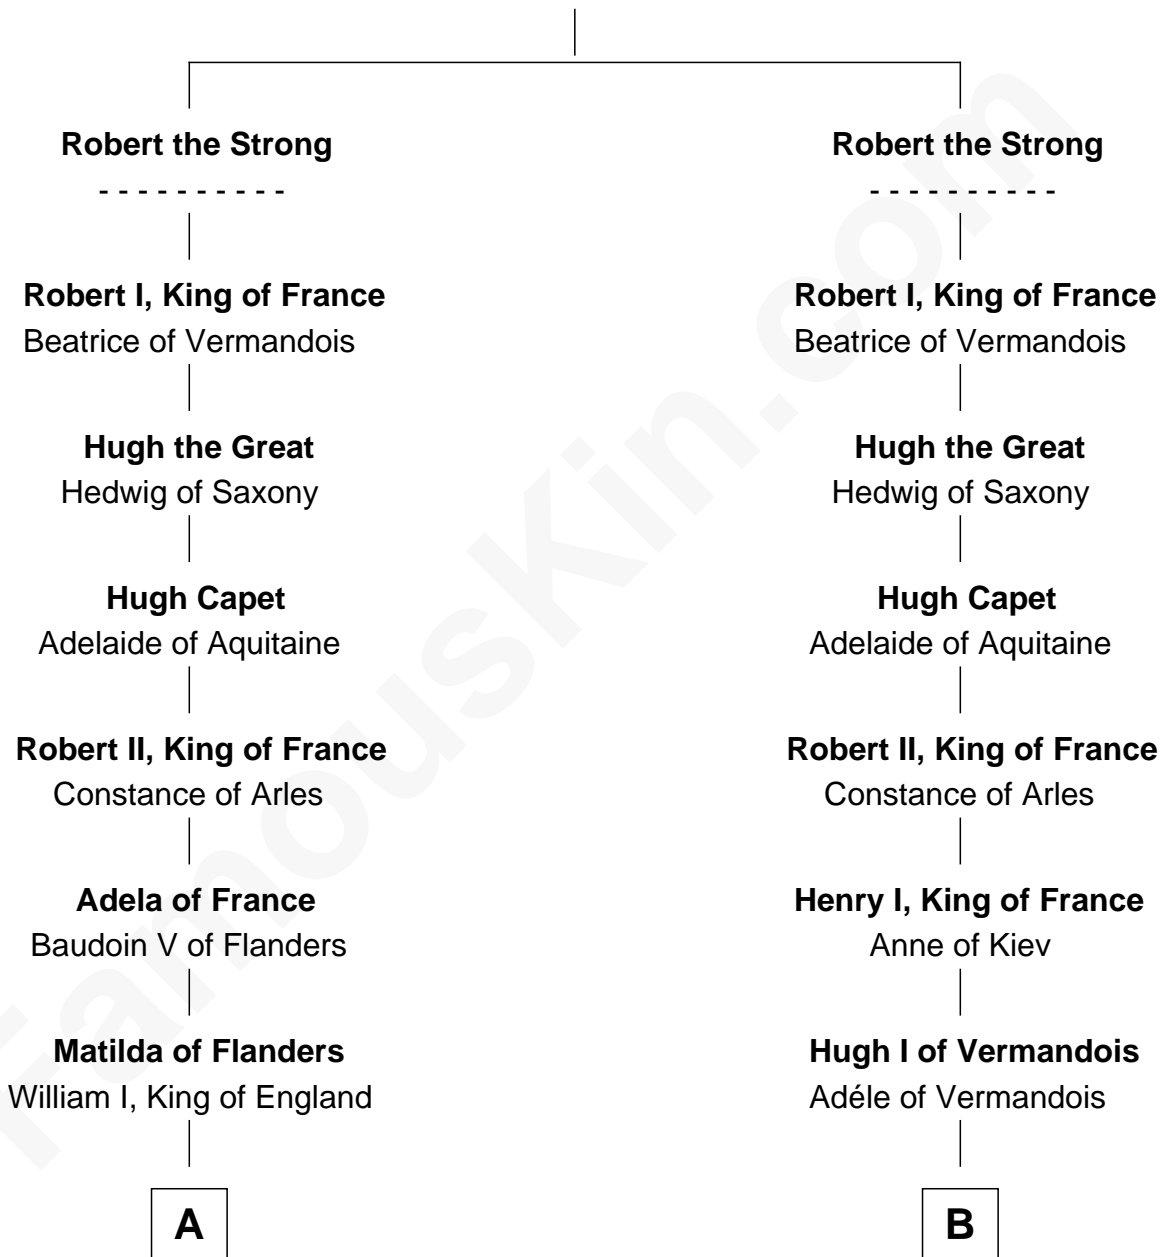

## Relationship Chart of

### Charles V

*Holy Roman Emperor*

10th cousin 11 times removed of

**Henry de Bohun**

*Magna Carta Surety*

**Robert III of Worms**

Waldrada of Worms

FamousKin.com