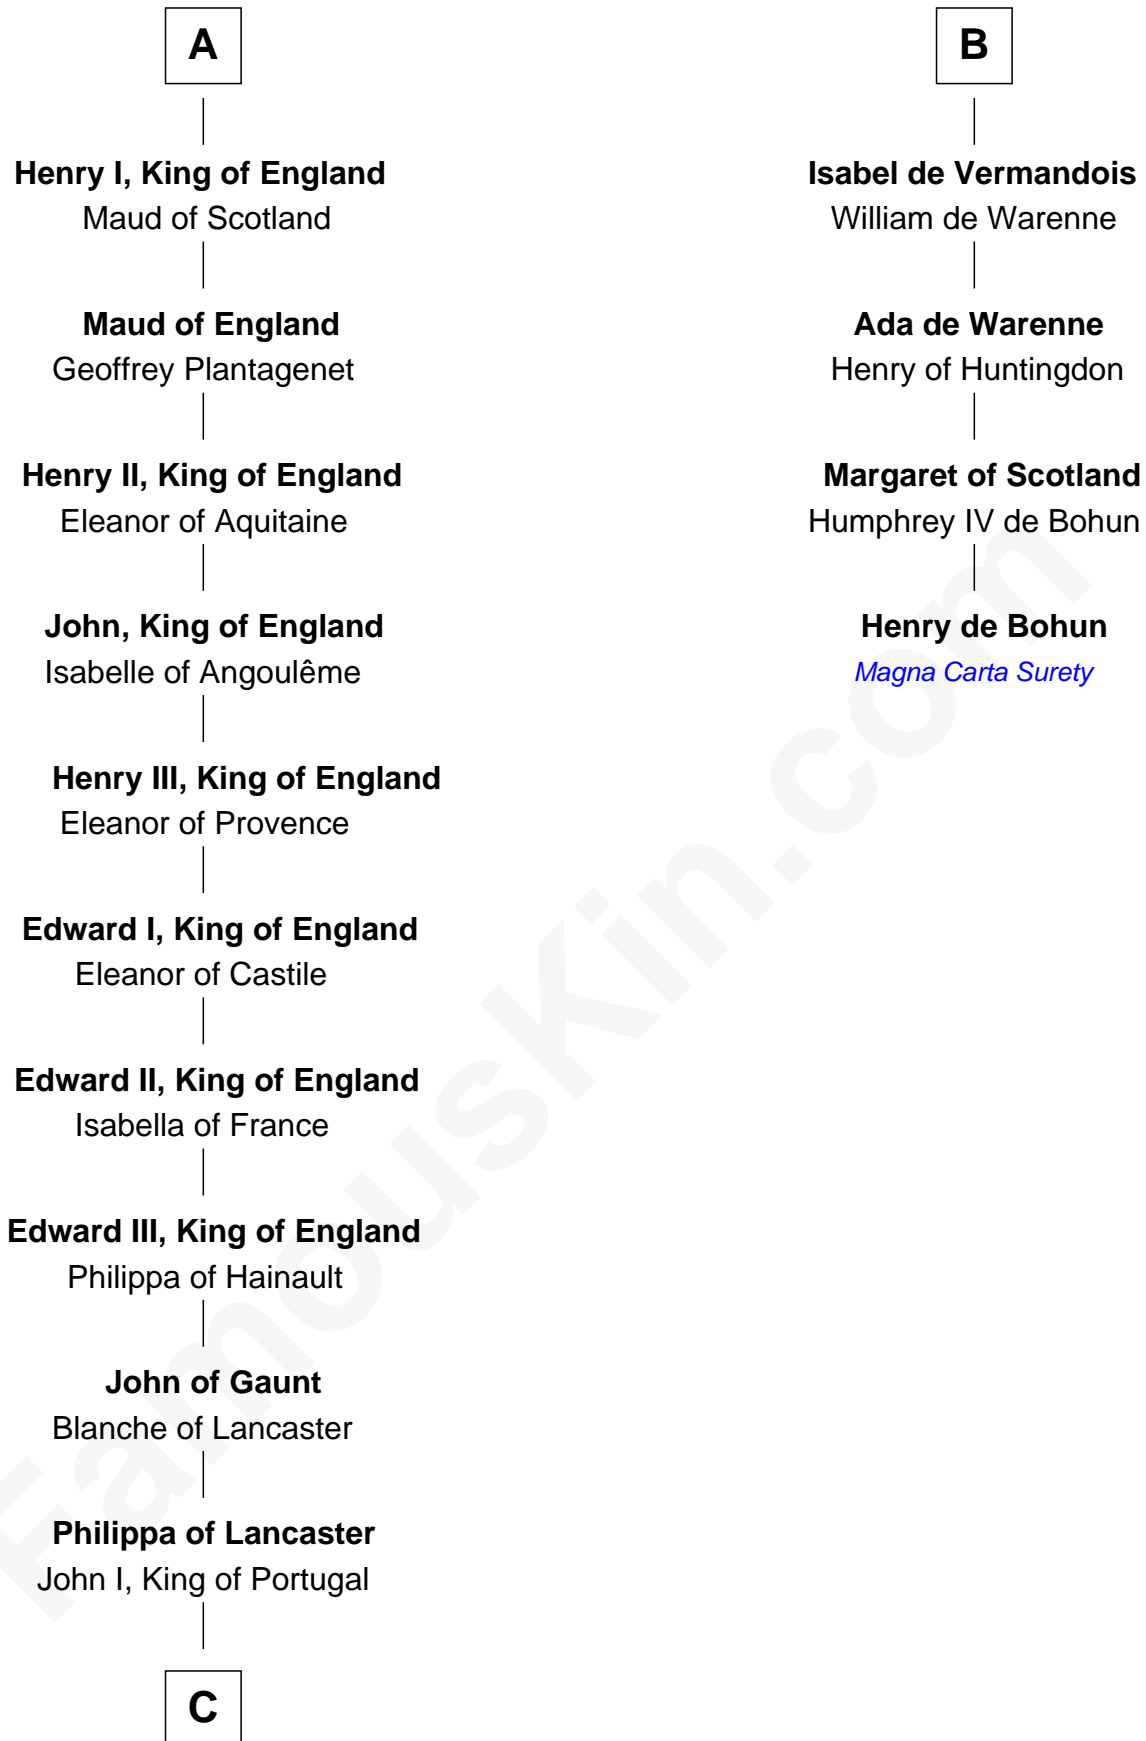

## Relationship Chart of

### Charles V

*Holy Roman Emperor*

10th cousin 11 times removed of

**Henry de Bohun**

*Magna Carta Surety*

**Robert III of Worms**

Waldrada of Worms

FamousKin.com