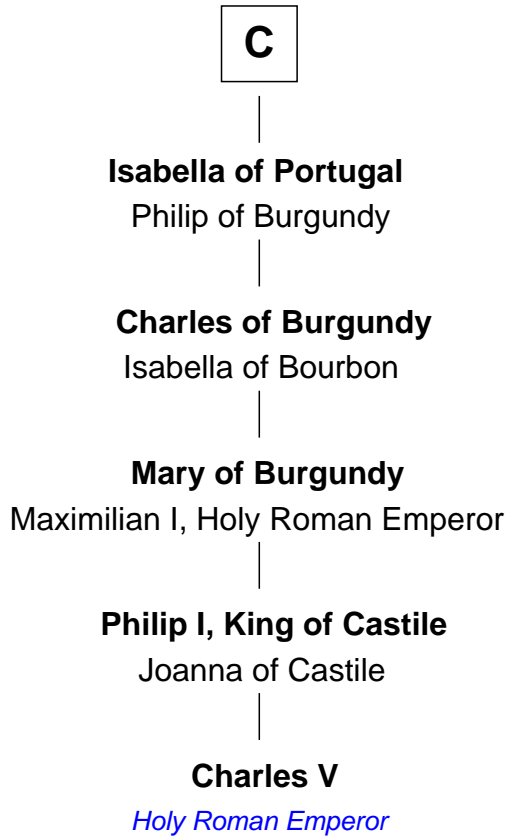

## Relationship Chart of

### Charles V

*Holy Roman Emperor*

10th cousin 11 times removed of

**Henry de Bohun**

*Magna Carta Surety*

**Robert III of Worms**

Waldrada of Worms

FamousKin.com