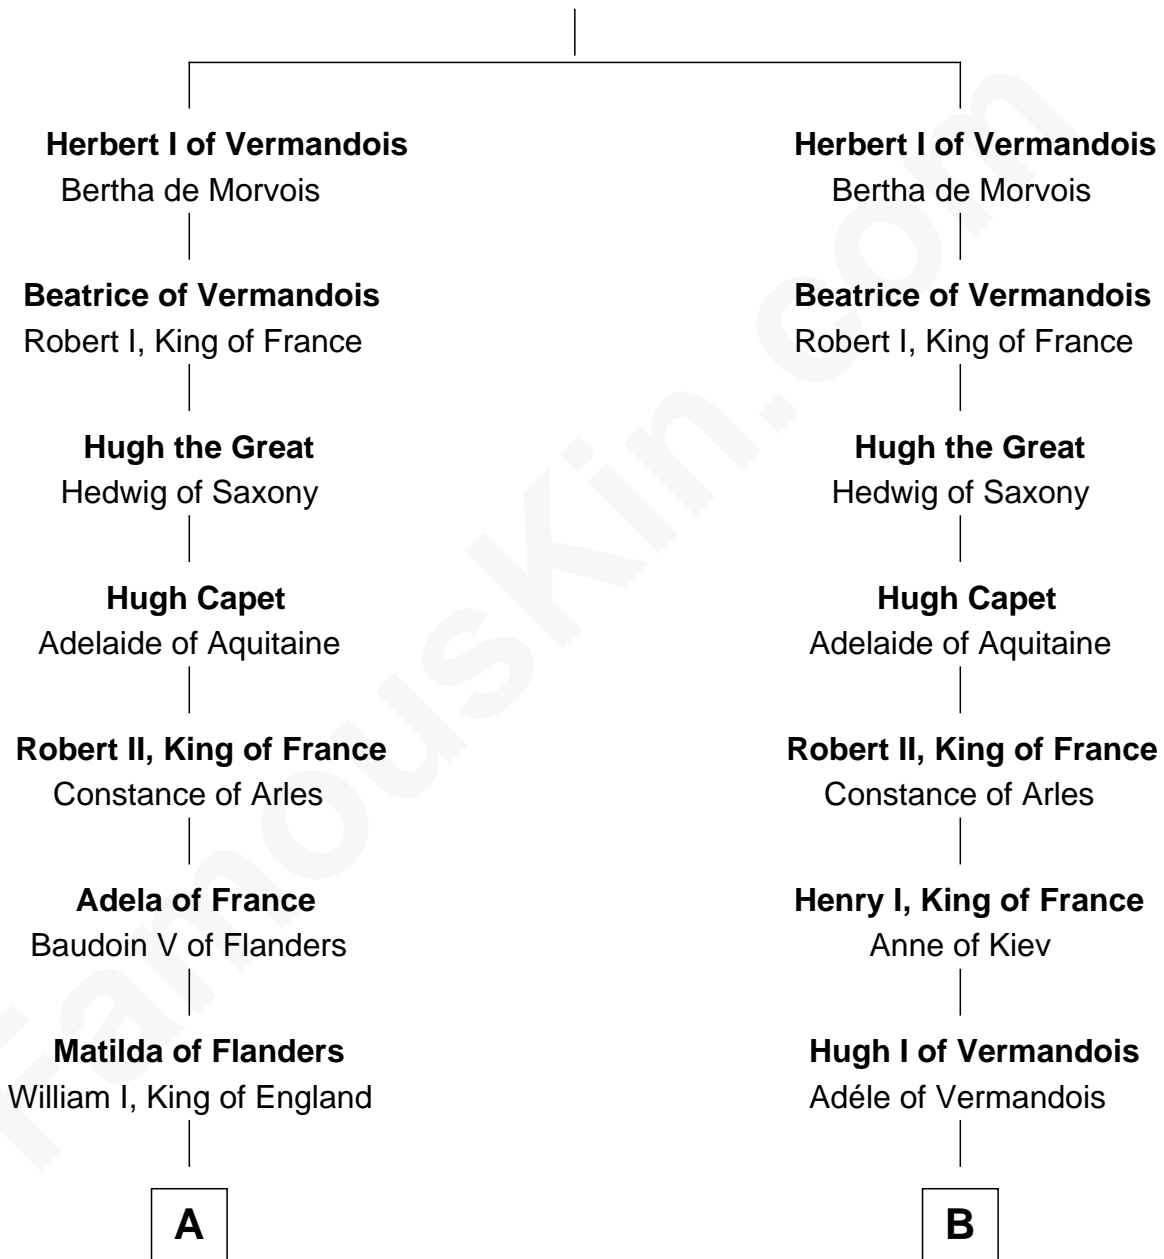

FamousKin.com

Relationship Chart of

Charles V

Holy Roman Emperor

10th cousin 11 times removed of

Henry de Bohun

Magna Carta Surety

Pepin of Vermandois

FamousKin.com