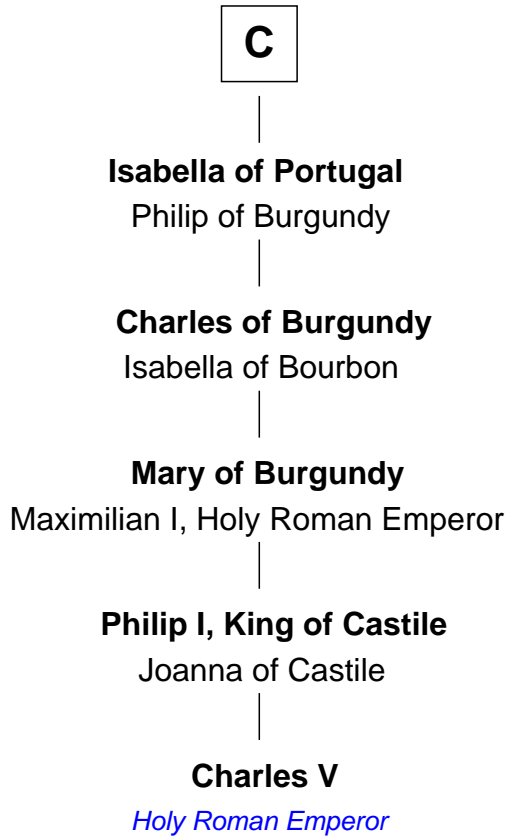

FamousKin.com

Relationship Chart of

Charles V

Holy Roman Emperor

10th cousin 11 times removed of

Henry de Bohun

Magna Carta Surety

Pepin of Vermandois