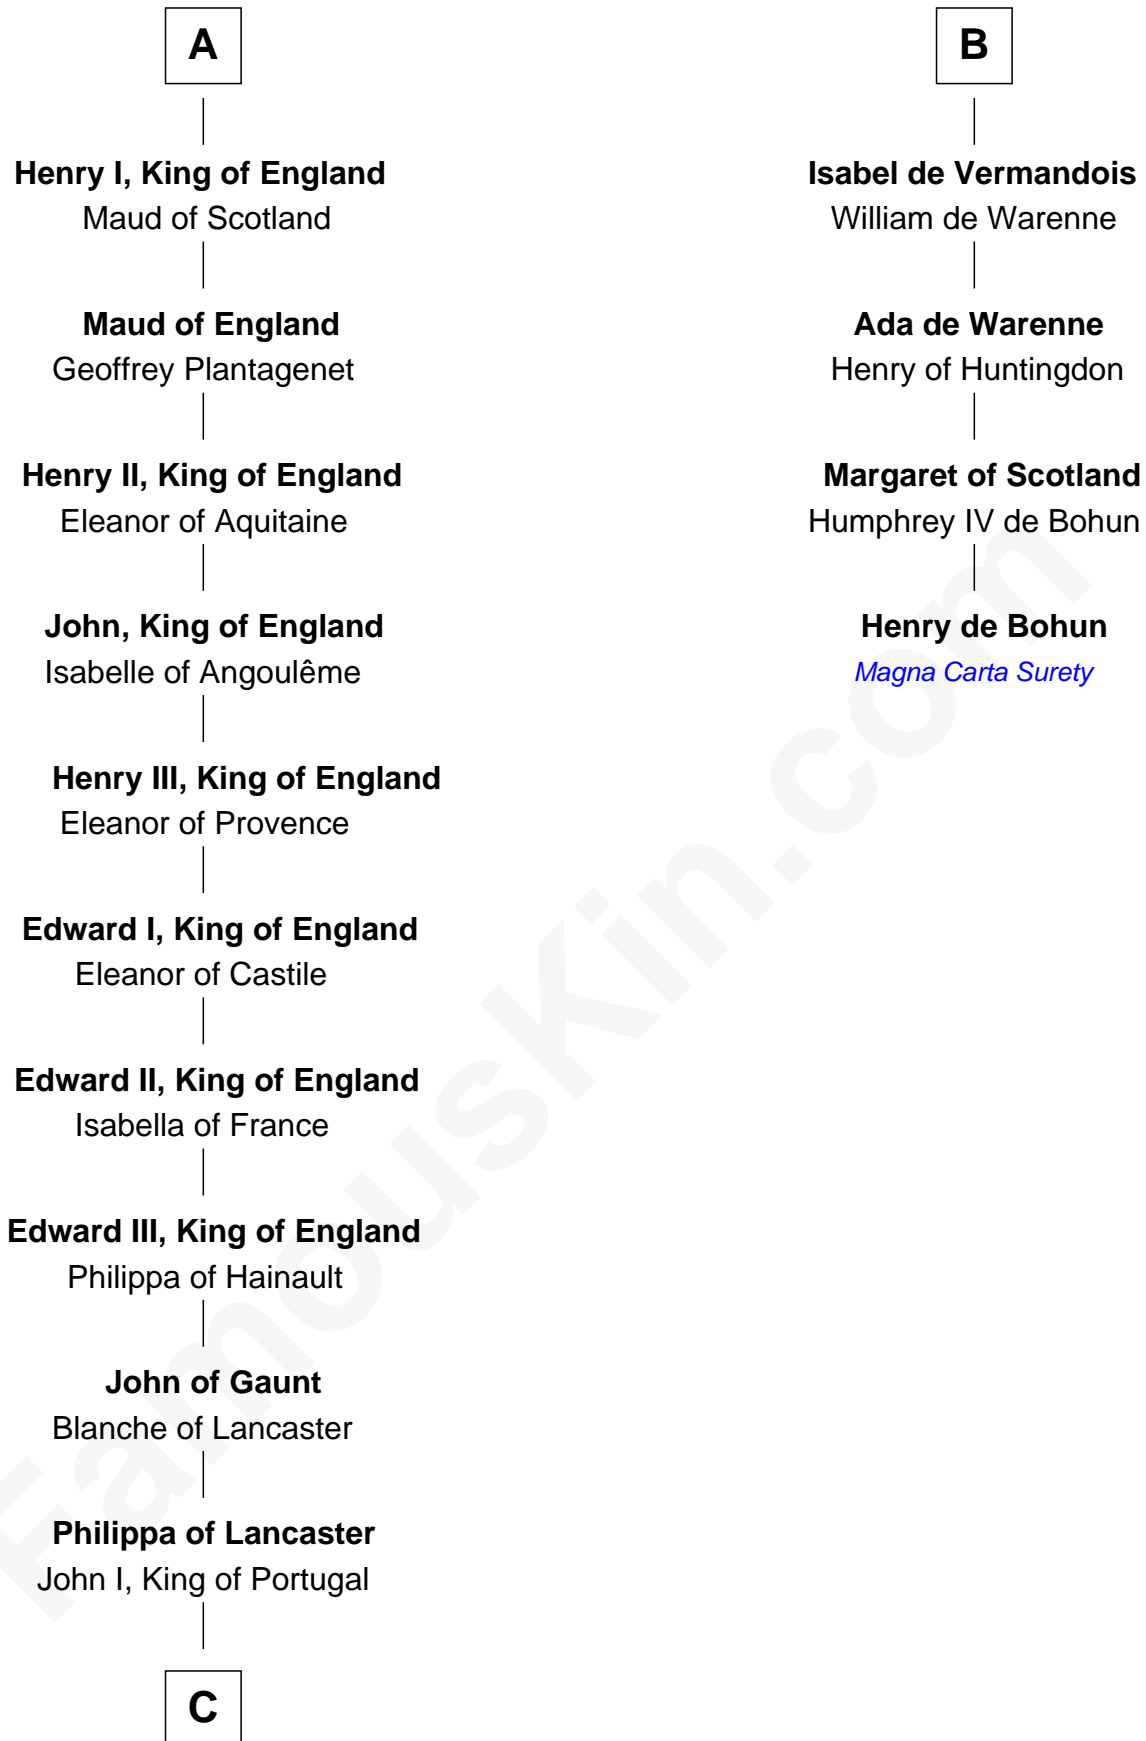

FamousKin.com

Relationship Chart of

Charles V

Holy Roman Emperor

10th cousin 11 times removed of

Henry de Bohun

Magna Carta Surety

Pepin of Vermandois

FamousKin.com