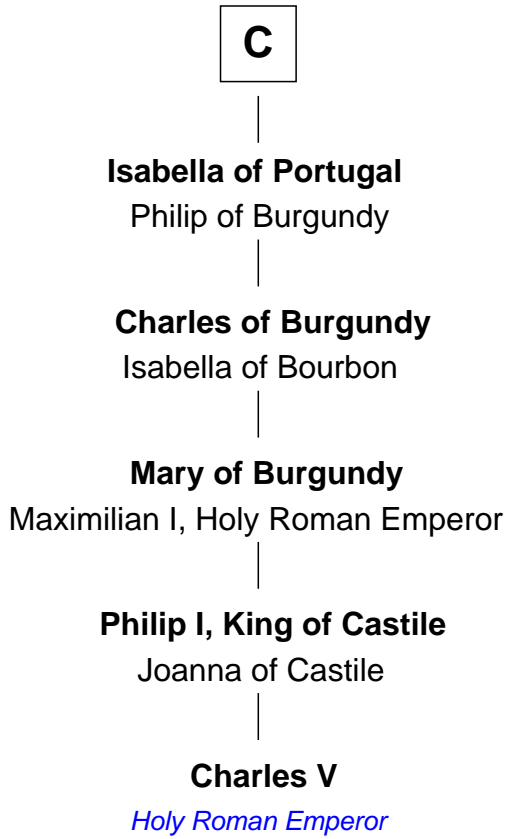

## Relationship Chart of

### Charles V

*Holy Roman Emperor*

10th cousin 11 times removed of

**Henry de Bohun**

*Magna Carta Surety*

**Ranulf I of Aquitaine**

Bilichild of Maine

FamousKin.com