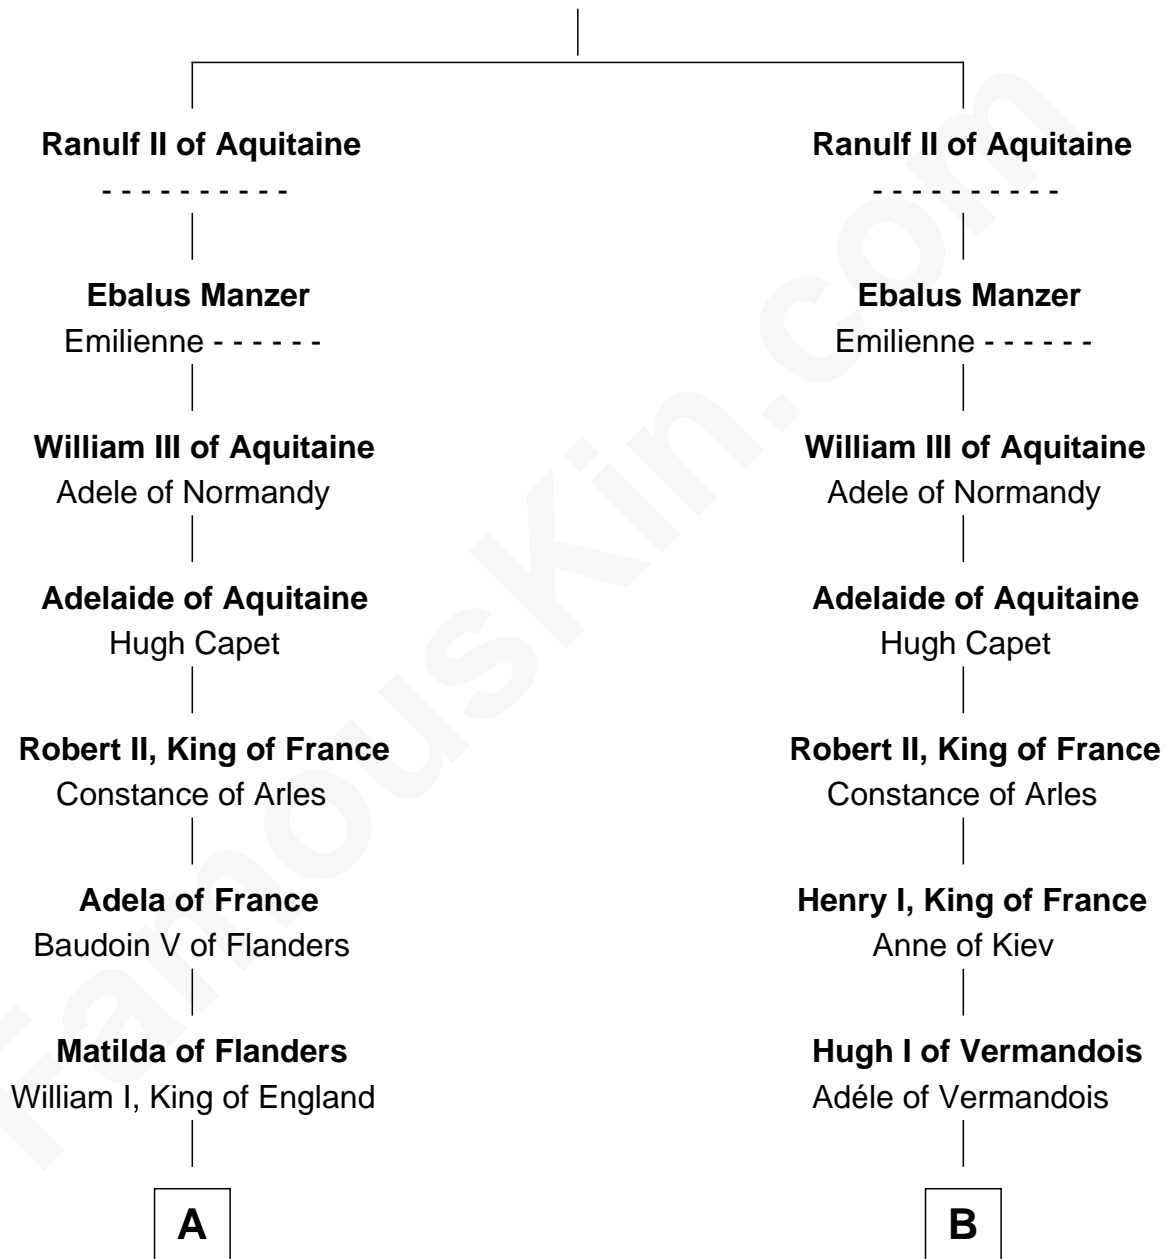

## Relationship Chart of

### Charles V

*Holy Roman Emperor*

10th cousin 11 times removed of

**Henry de Bohun**

*Magna Carta Surety*

**Ranulf I of Aquitaine**

Bilichild of Maine

FamousKin.com