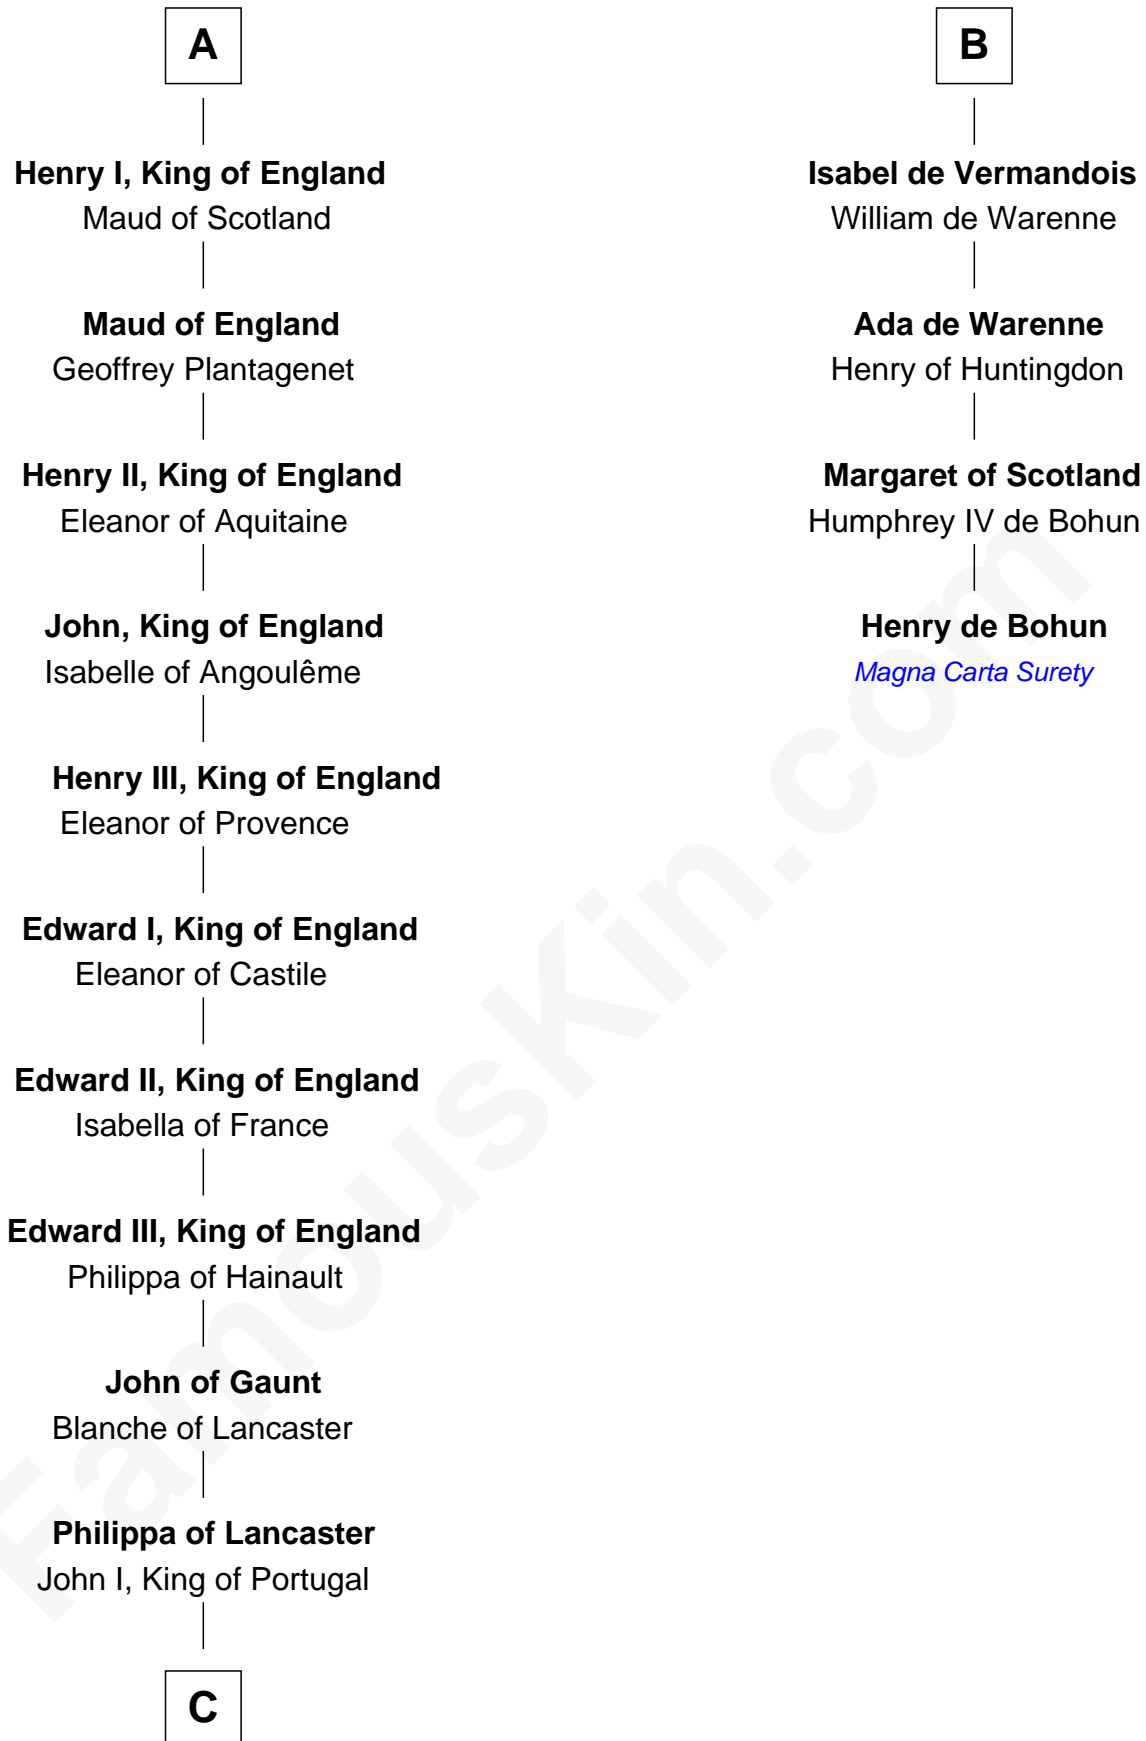

## Relationship Chart of

### Charles V

*Holy Roman Emperor*

10th cousin 11 times removed of

**Henry de Bohun**

*Magna Carta Surety*

**Ranulf I of Aquitaine**

Bilichild of Maine

FamousKin.com