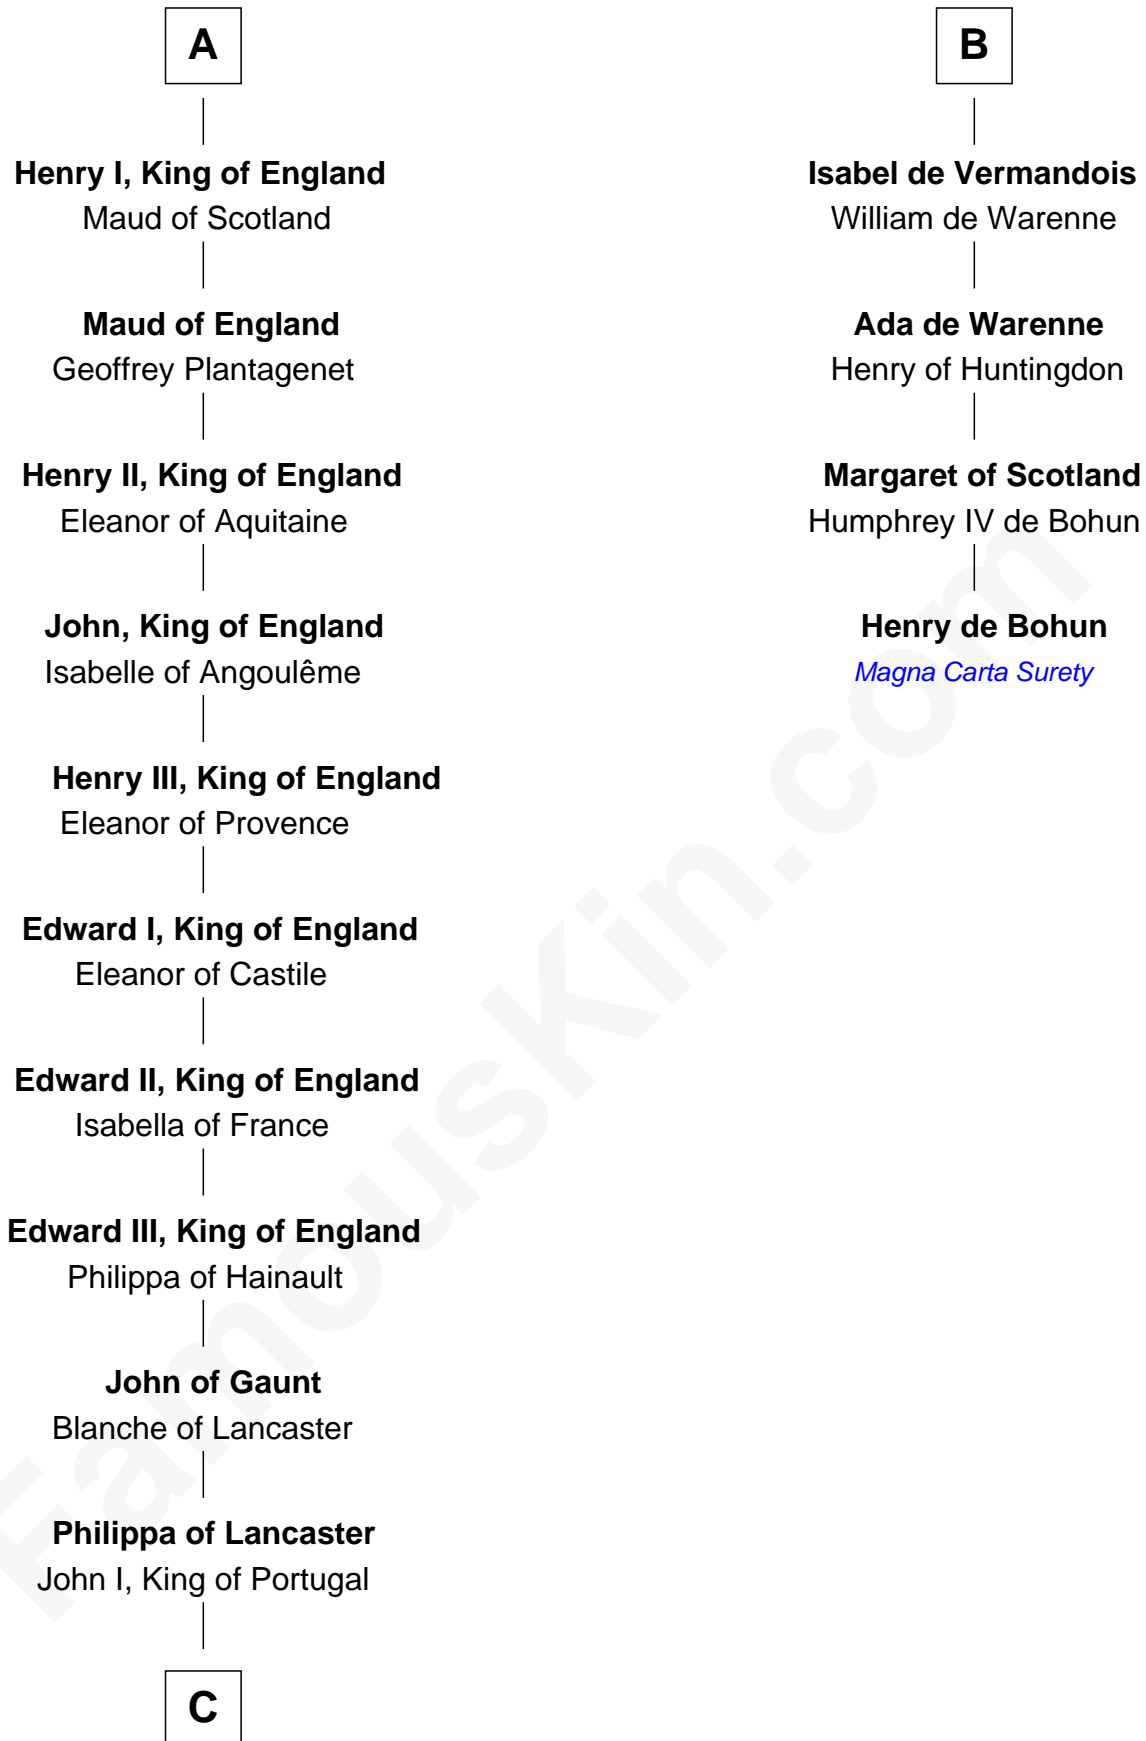

## Relationship Chart of

### Charles V

*Holy Roman Emperor*

10th cousin 11 times removed of

**Henry de Bohun**  
*Magna Carta Surety*

**Guerric I of Morvois**  
*Eve of Roussillon*

FamousKin.com