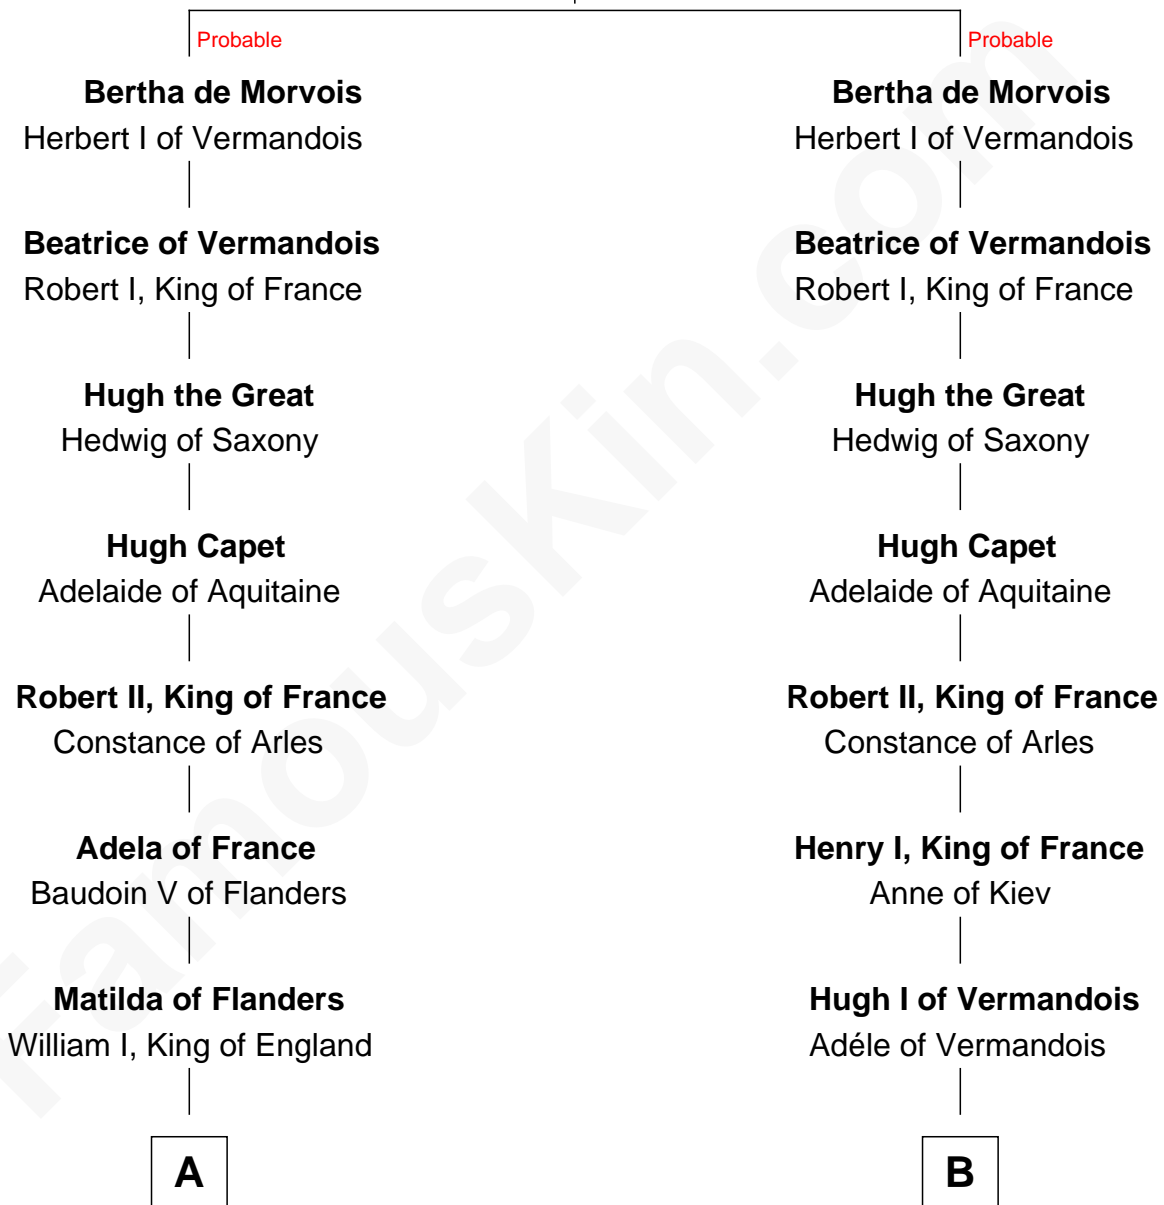

## Relationship Chart of

### Charles V

*Holy Roman Emperor*

10th cousin 11 times removed of

**Henry de Bohun**  
*Magna Carta Surety*

**Guerric I of Morvois**  
*Eve of Roussillon*

FamousKin.com