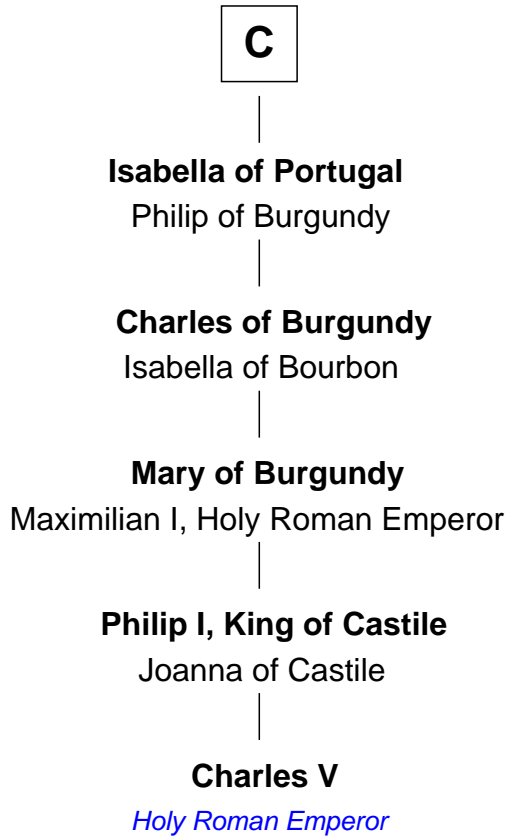

## Relationship Chart of

### Charles V

*Holy Roman Emperor*

10th cousin 11 times removed of

**Henry de Bohun**  
*Magna Carta Surety*

**Guerric I of Morvois**  
*Eve of Roussillon*

FamousKin.com