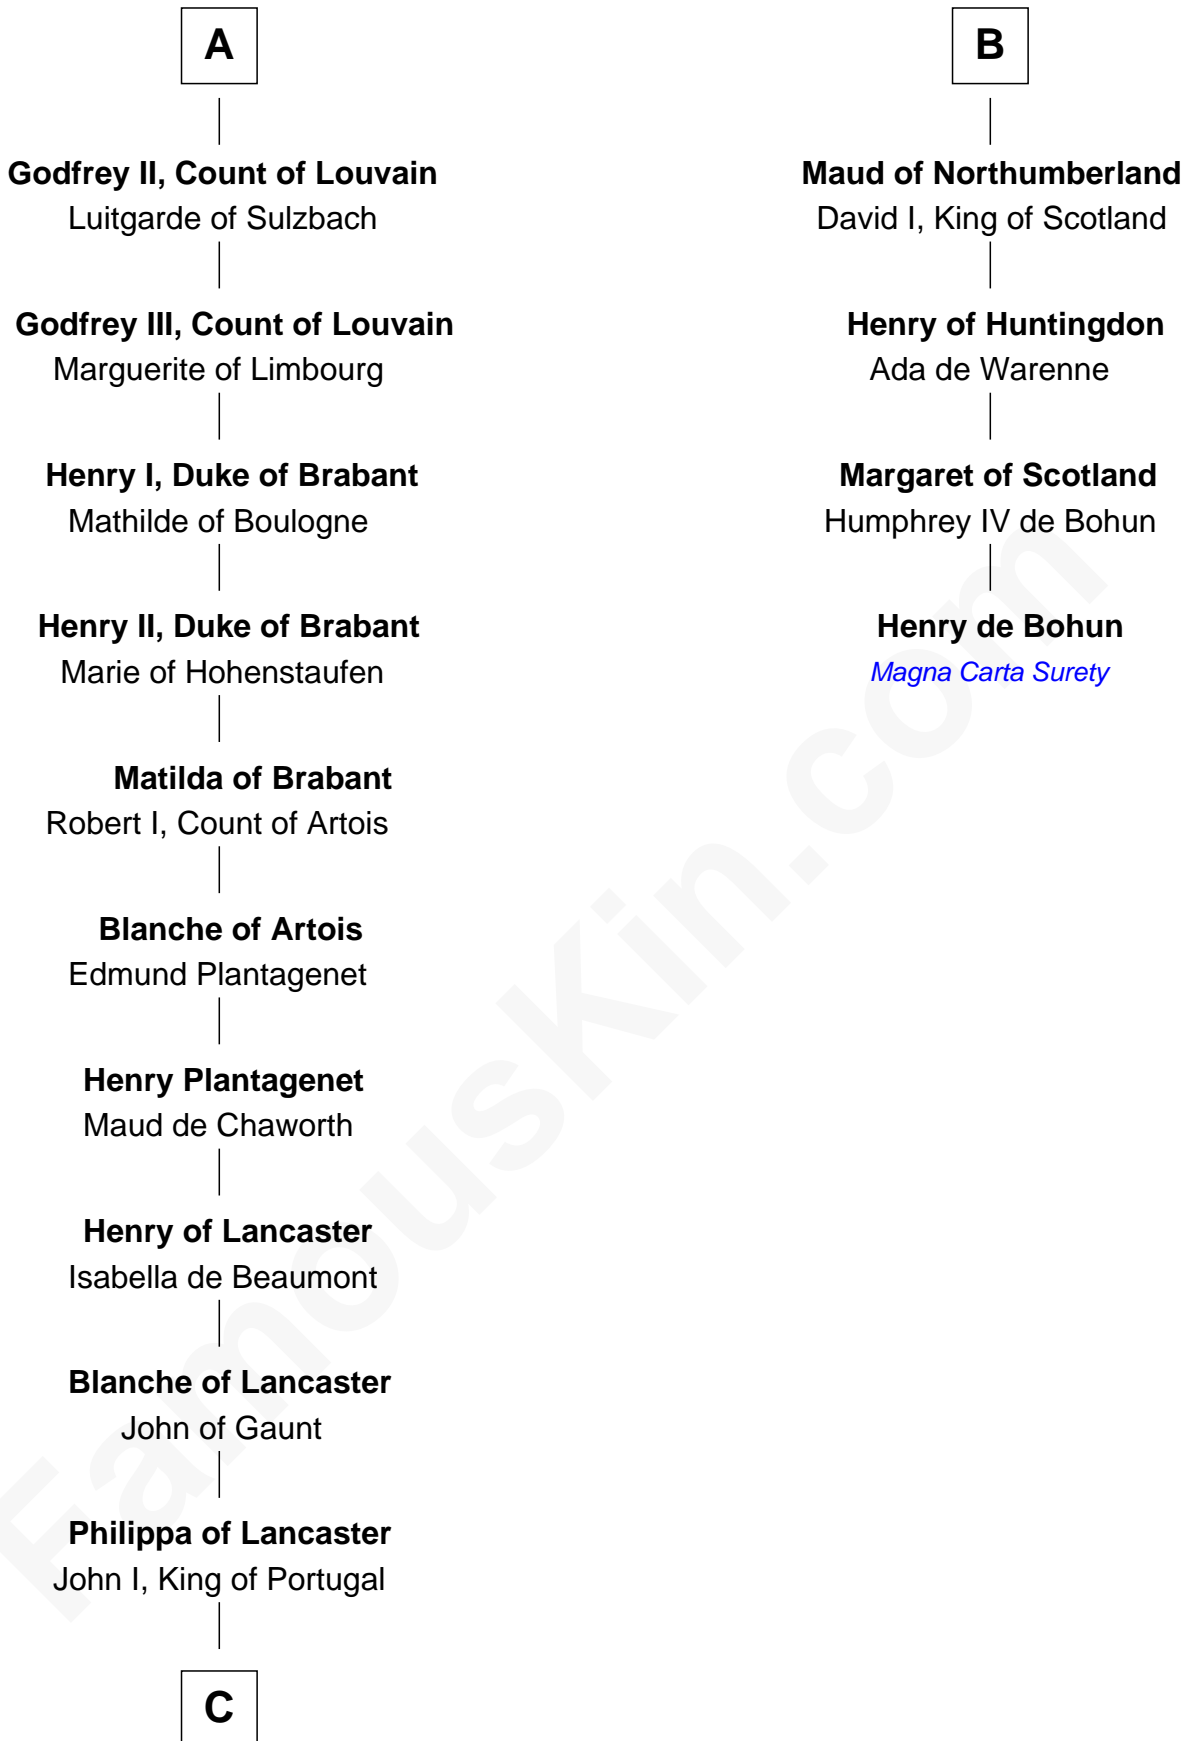

FamousKin.com

Relationship Chart of

Charles V

Holy Roman Emperor

10th cousin 11 times removed of

Henry de Bohun

Magna Carta Surety

Bivin of Gorze

FamousKin.com