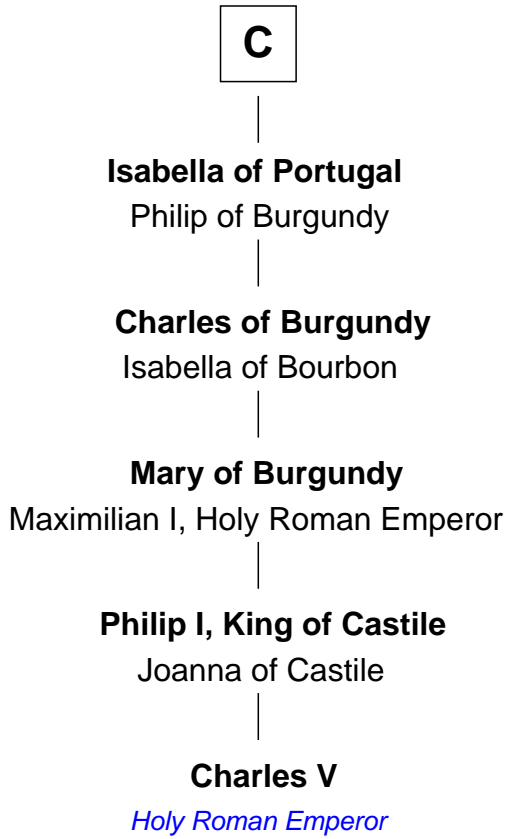

FamousKin.com

Relationship Chart of

Charles V

Holy Roman Emperor

10th cousin 11 times removed of

Henry de Bohun

Magna Carta Surety

Bivin of Gorze