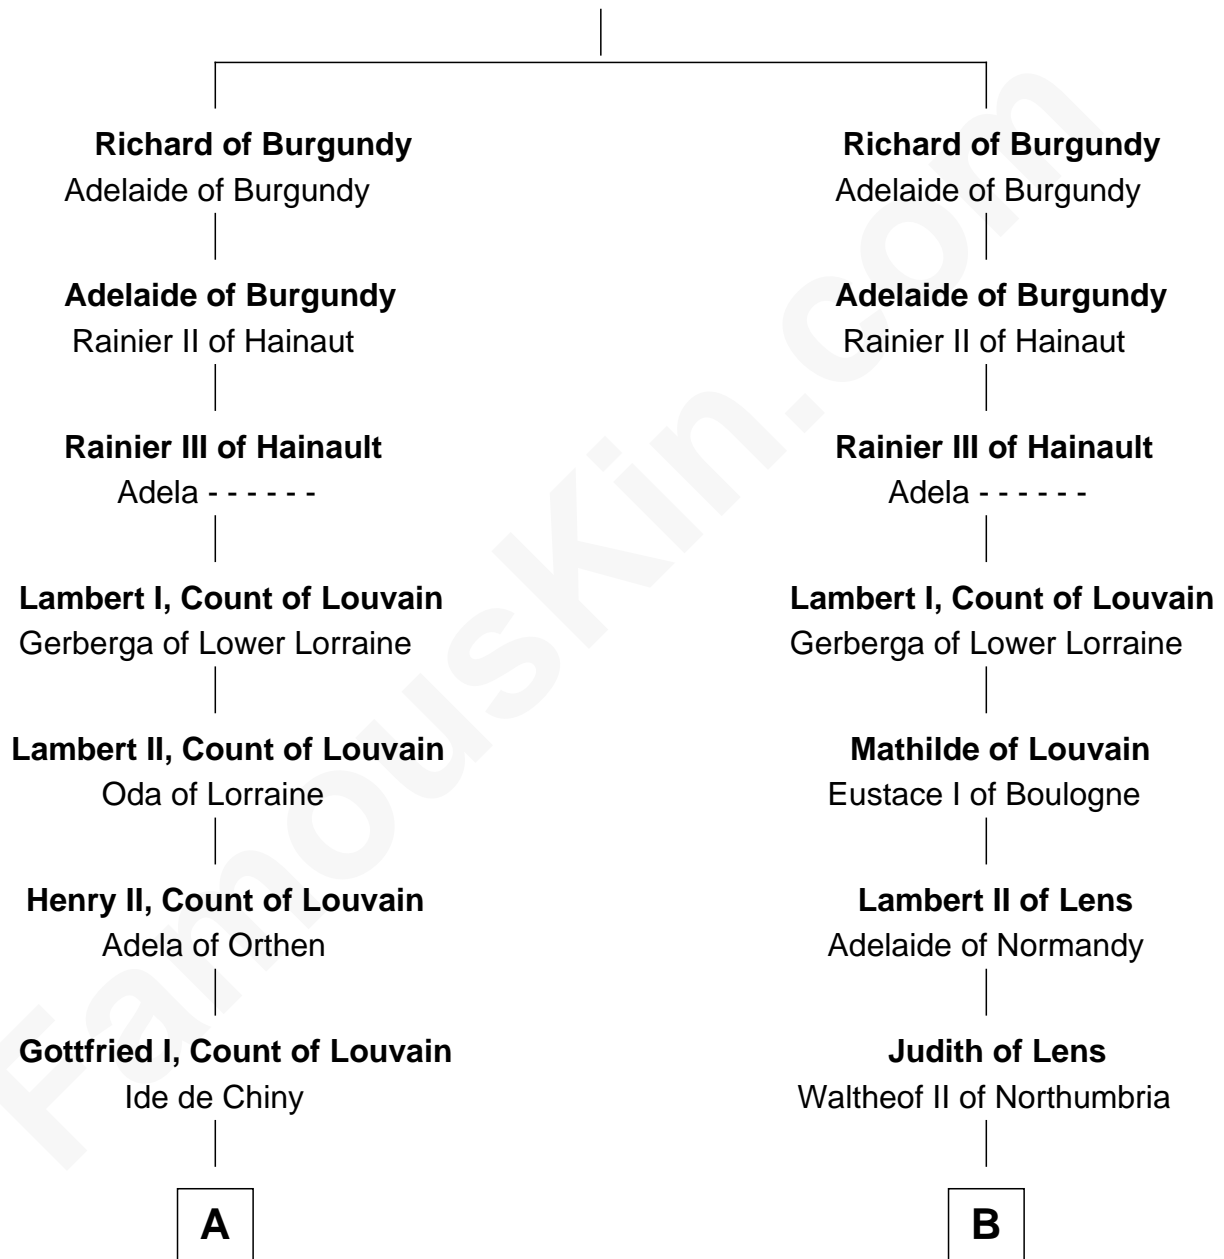

FamousKin.com

Relationship Chart of

Charles V

Holy Roman Emperor

10th cousin 11 times removed of

Henry de Bohun

Magna Carta Surety

Bivin of Gorze

FamousKin.com