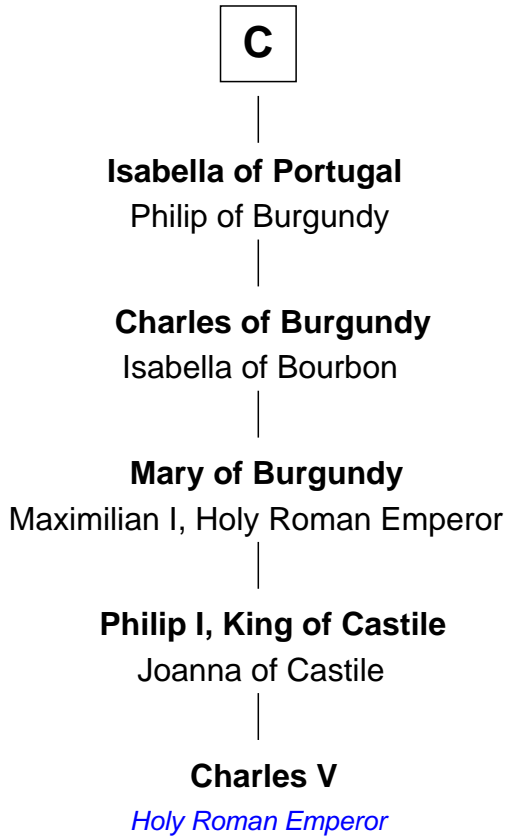

## Relationship Chart of

### Charles V

*Holy Roman Emperor*

10th cousin 11 times removed of

**Henry de Bohun**

*Magna Carta Surety*

FamousKin.com