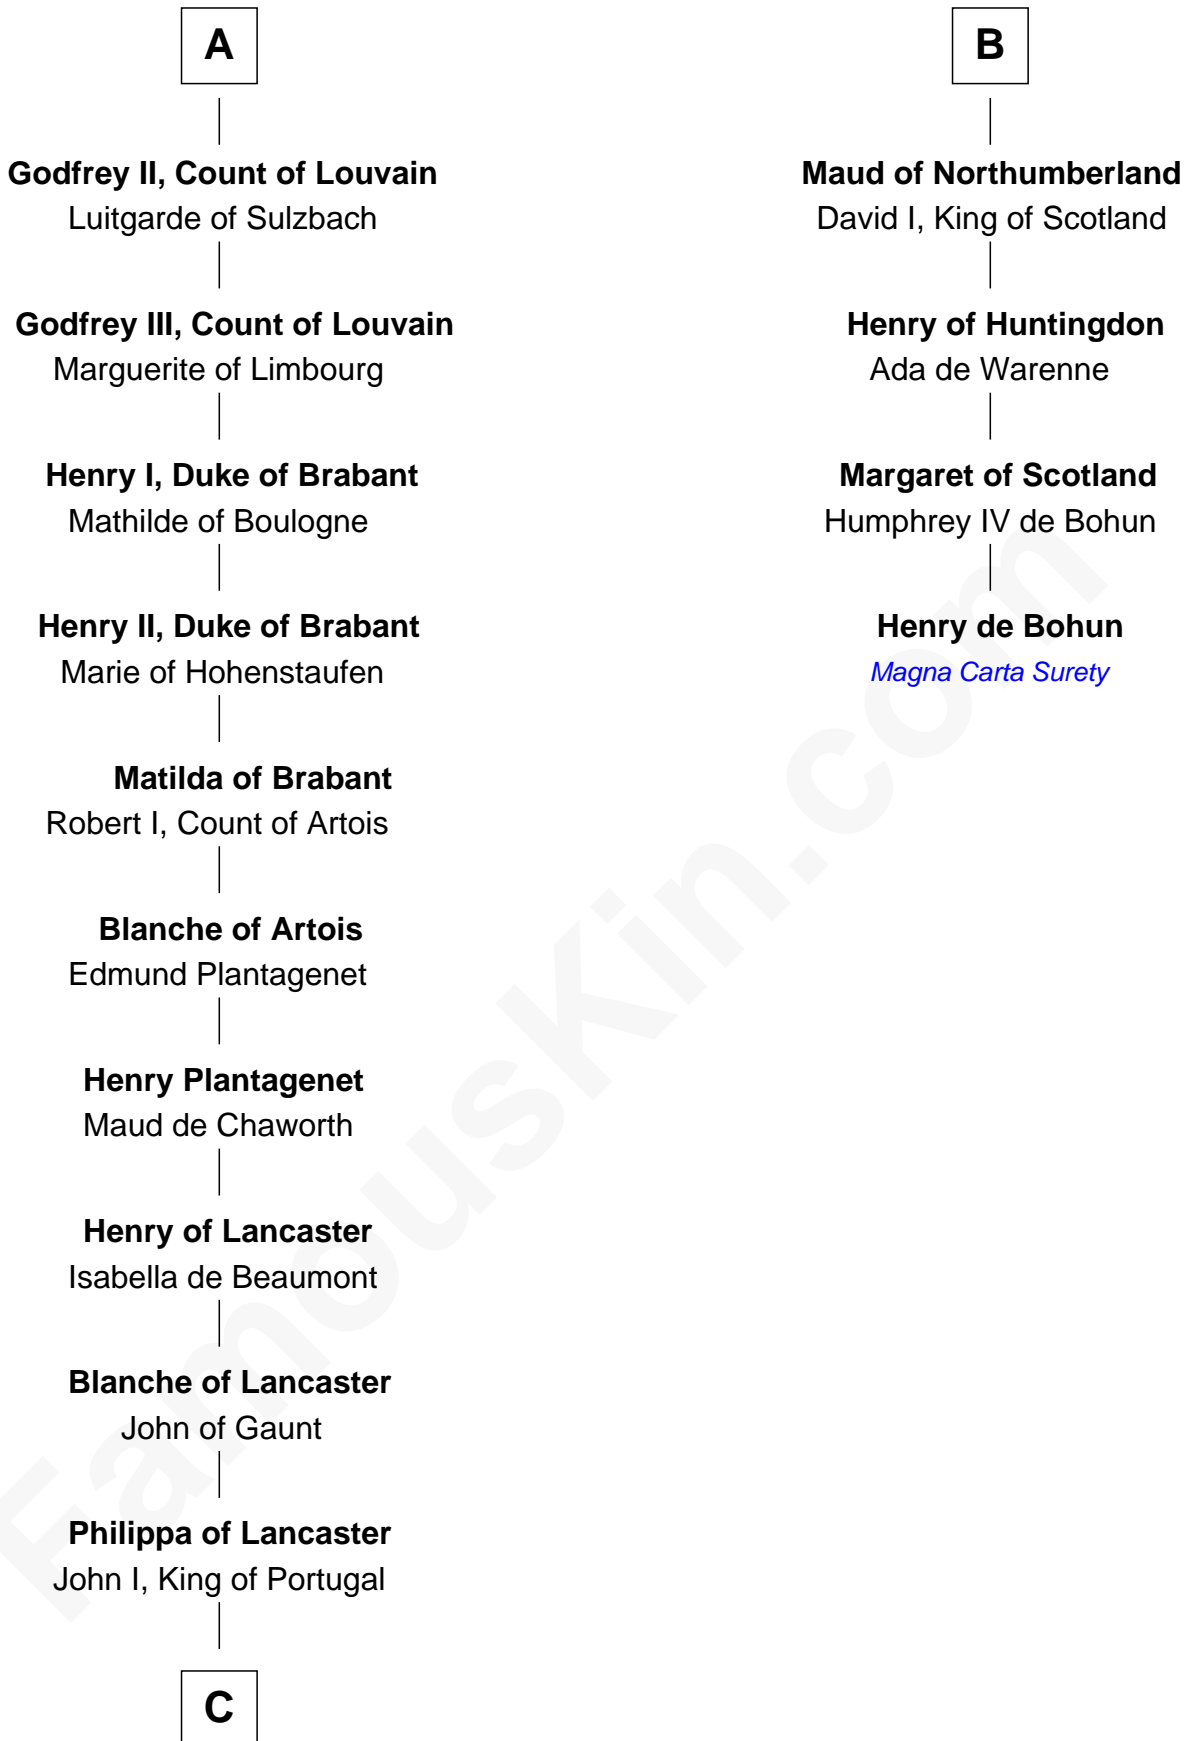

## Relationship Chart of

### Charles V

*Holy Roman Emperor*

10th cousin 11 times removed of

**Henry de Bohun**

*Magna Carta Surety*

FamousKin.com