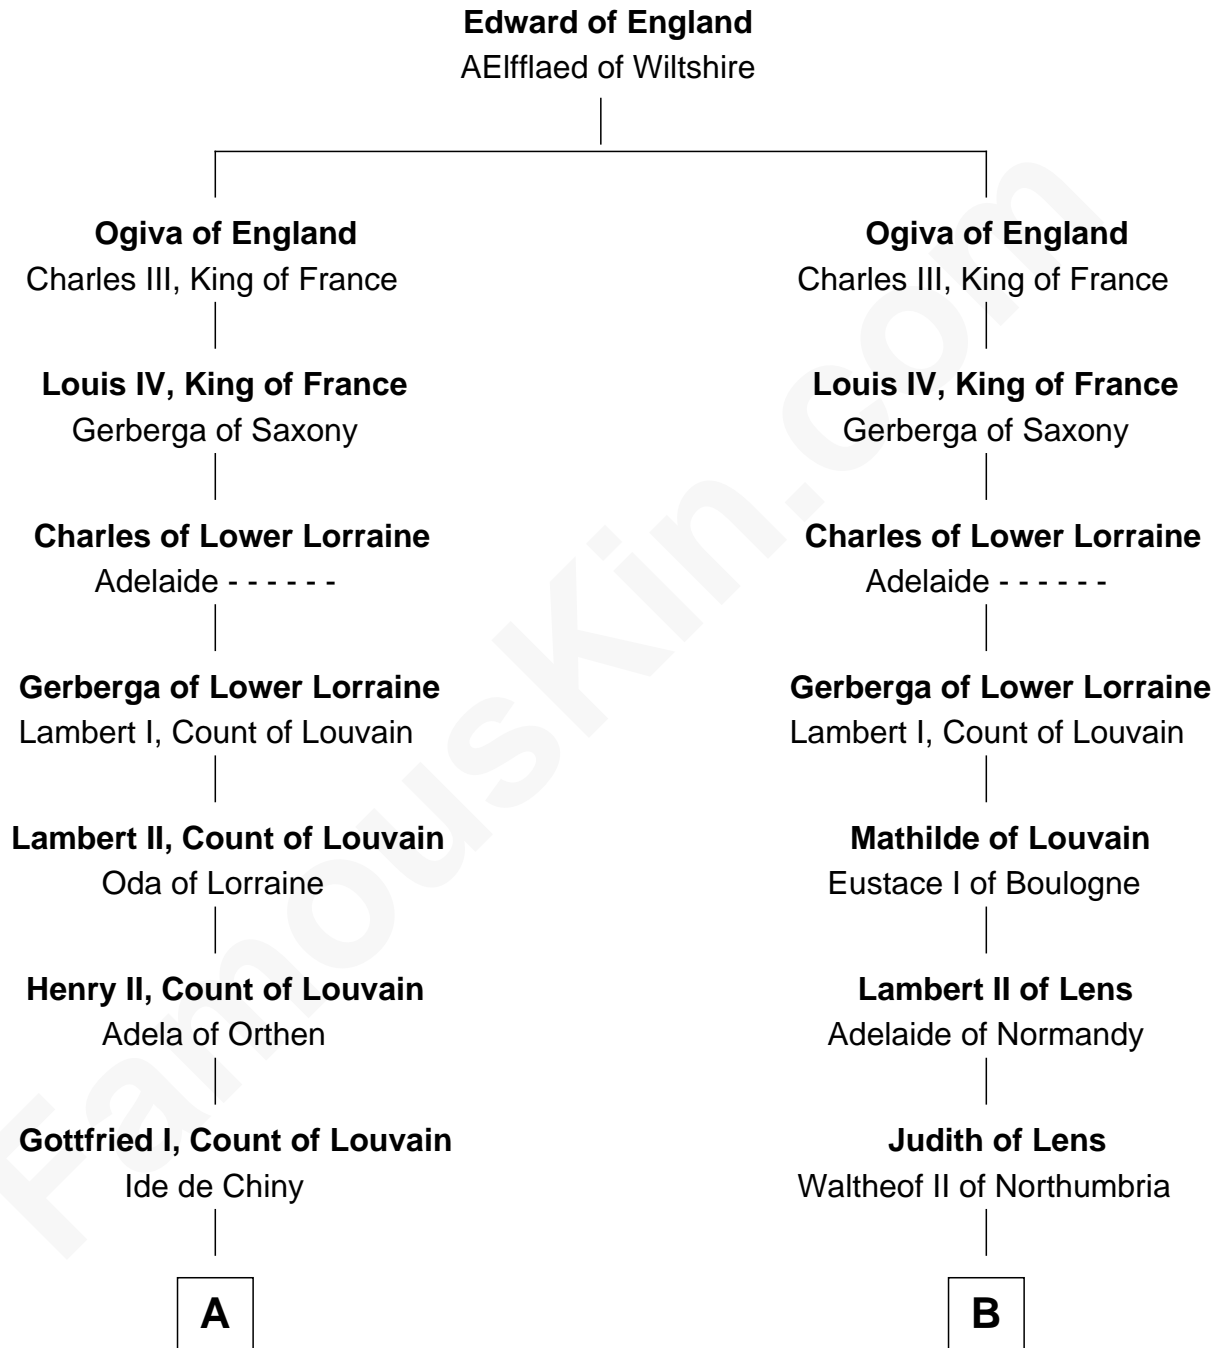

## Relationship Chart of

### Charles V

*Holy Roman Emperor*

10th cousin 11 times removed of

**Henry de Bohun**

*Magna Carta Surety*

FamousKin.com