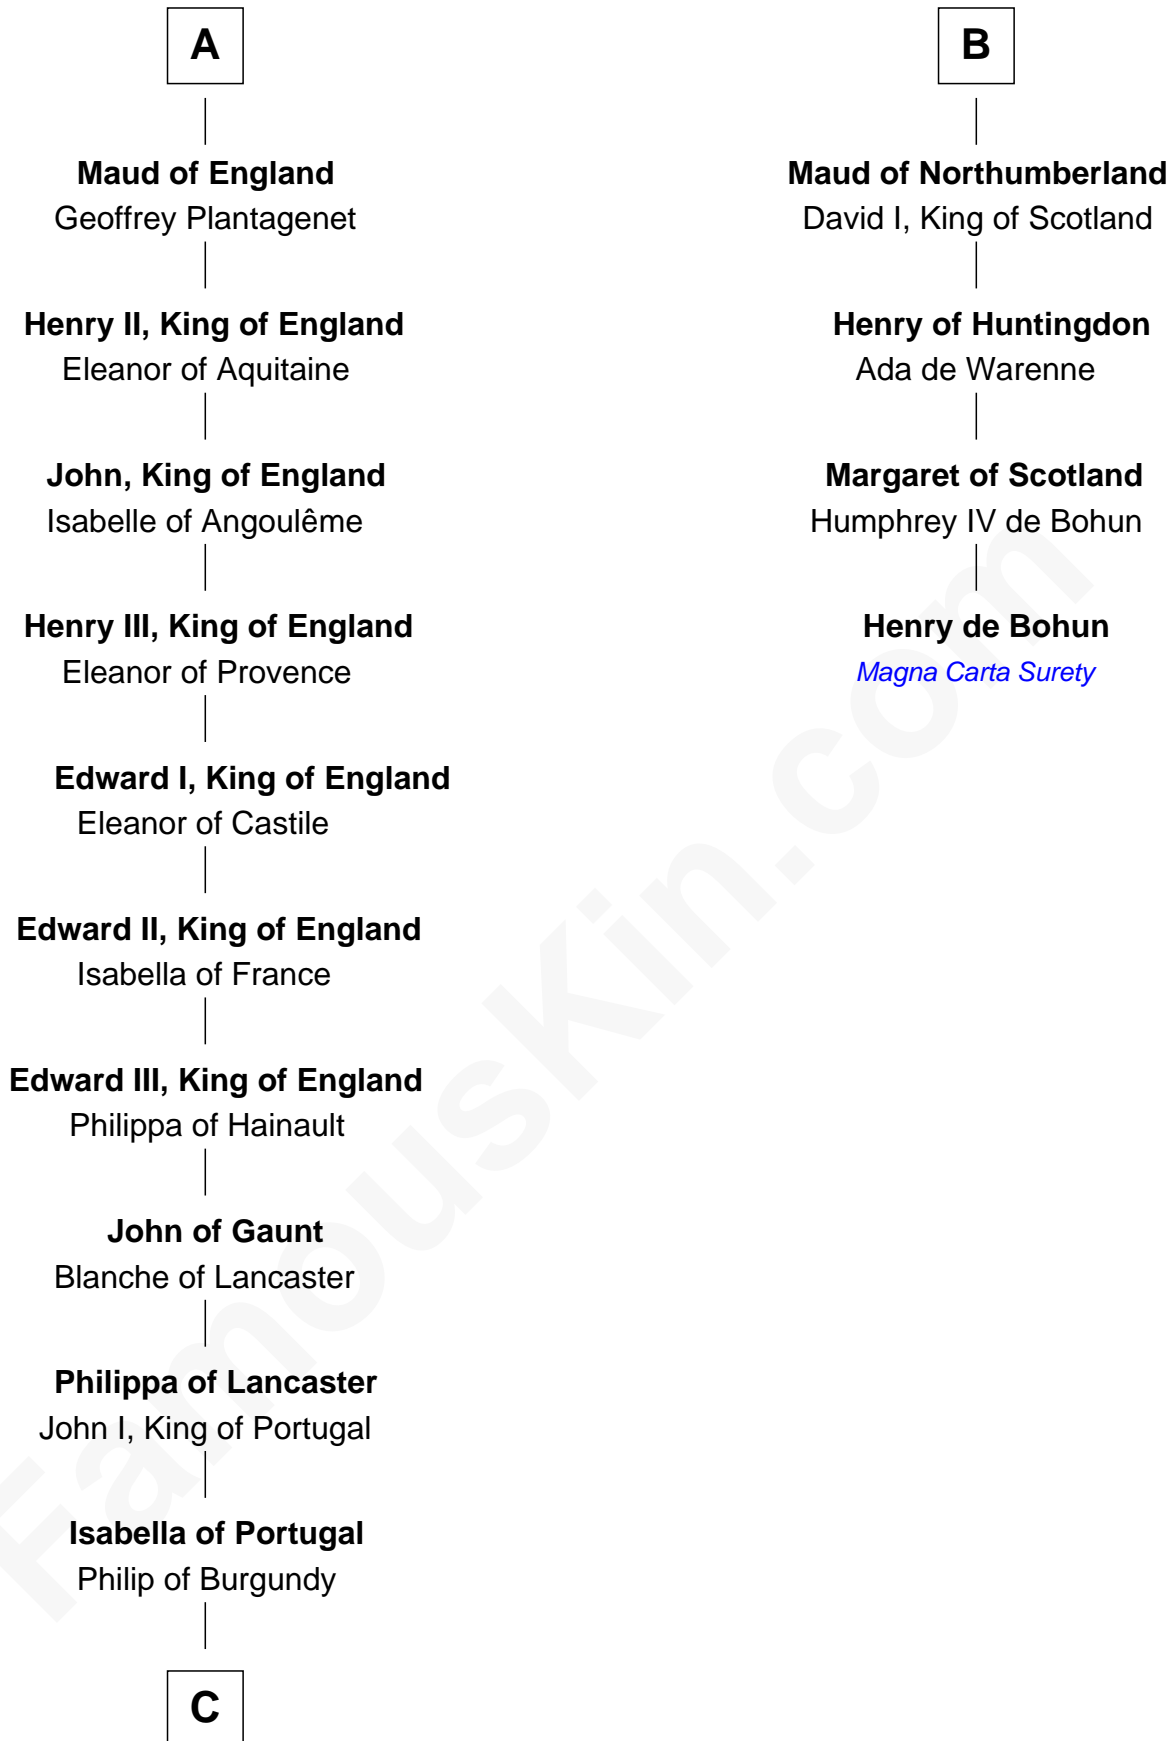

FamousKin.com

Relationship Chart of

Charles V

Holy Roman Emperor

10th cousin 10 times removed of

Henry de Bohun

Magna Carta Surety

Baudouin II of Flanders

AElfthryth of Wessex

FamousKin.com