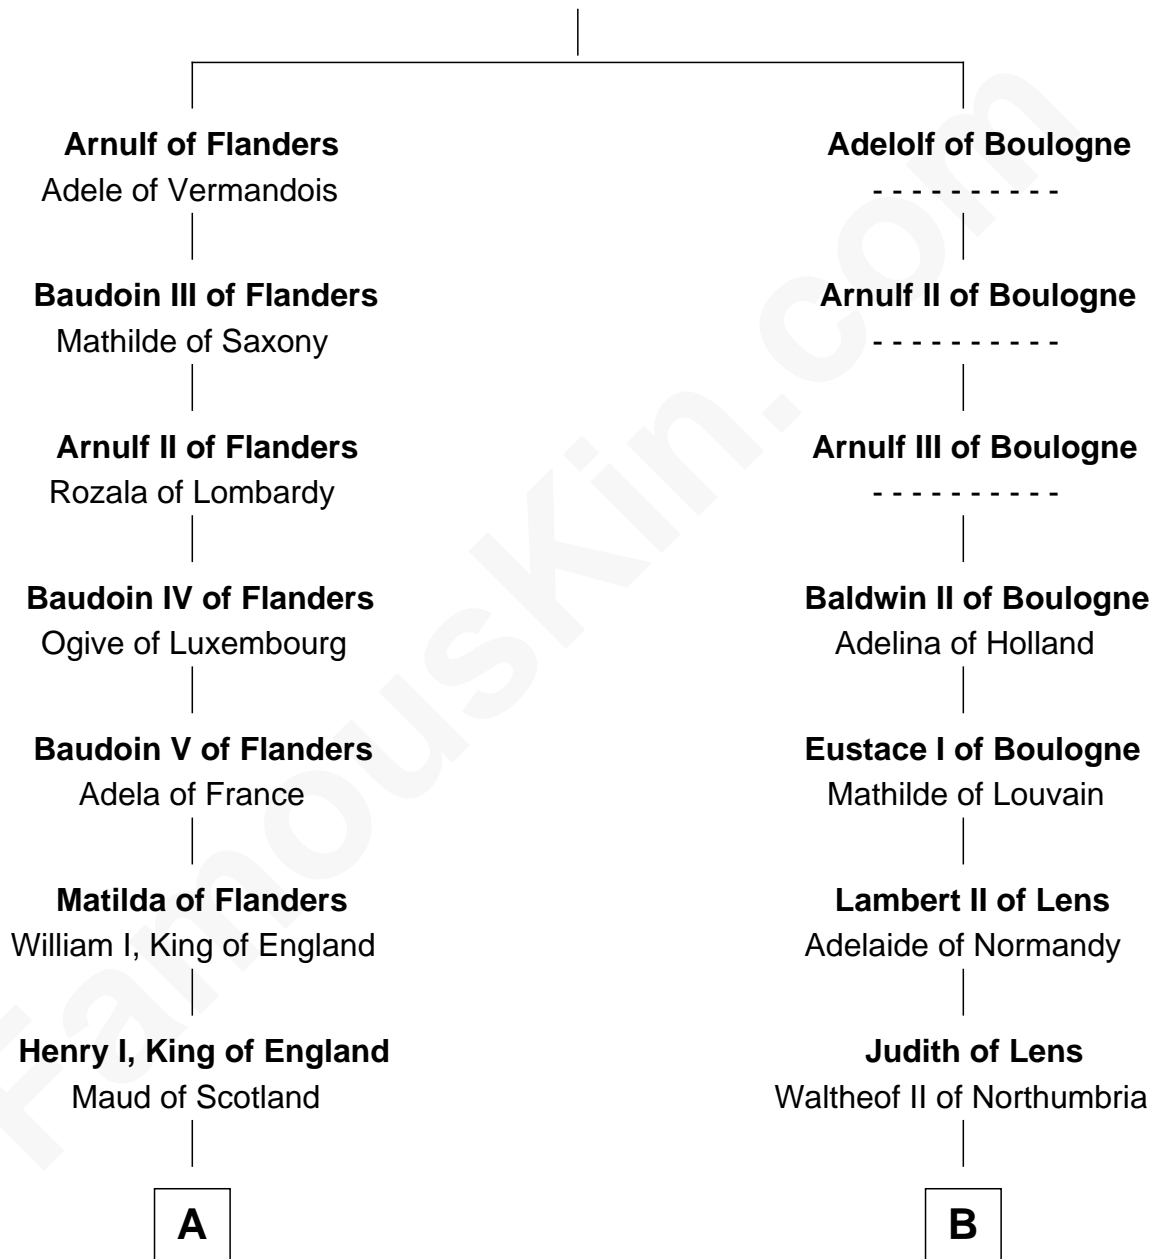

FamousKin.com

Relationship Chart of

Charles V

Holy Roman Emperor

10th cousin 10 times removed of

Henry de Bohun

Magna Carta Surety

Baudouin II of Flanders

AElfthryth of Wessex

FamousKin.com