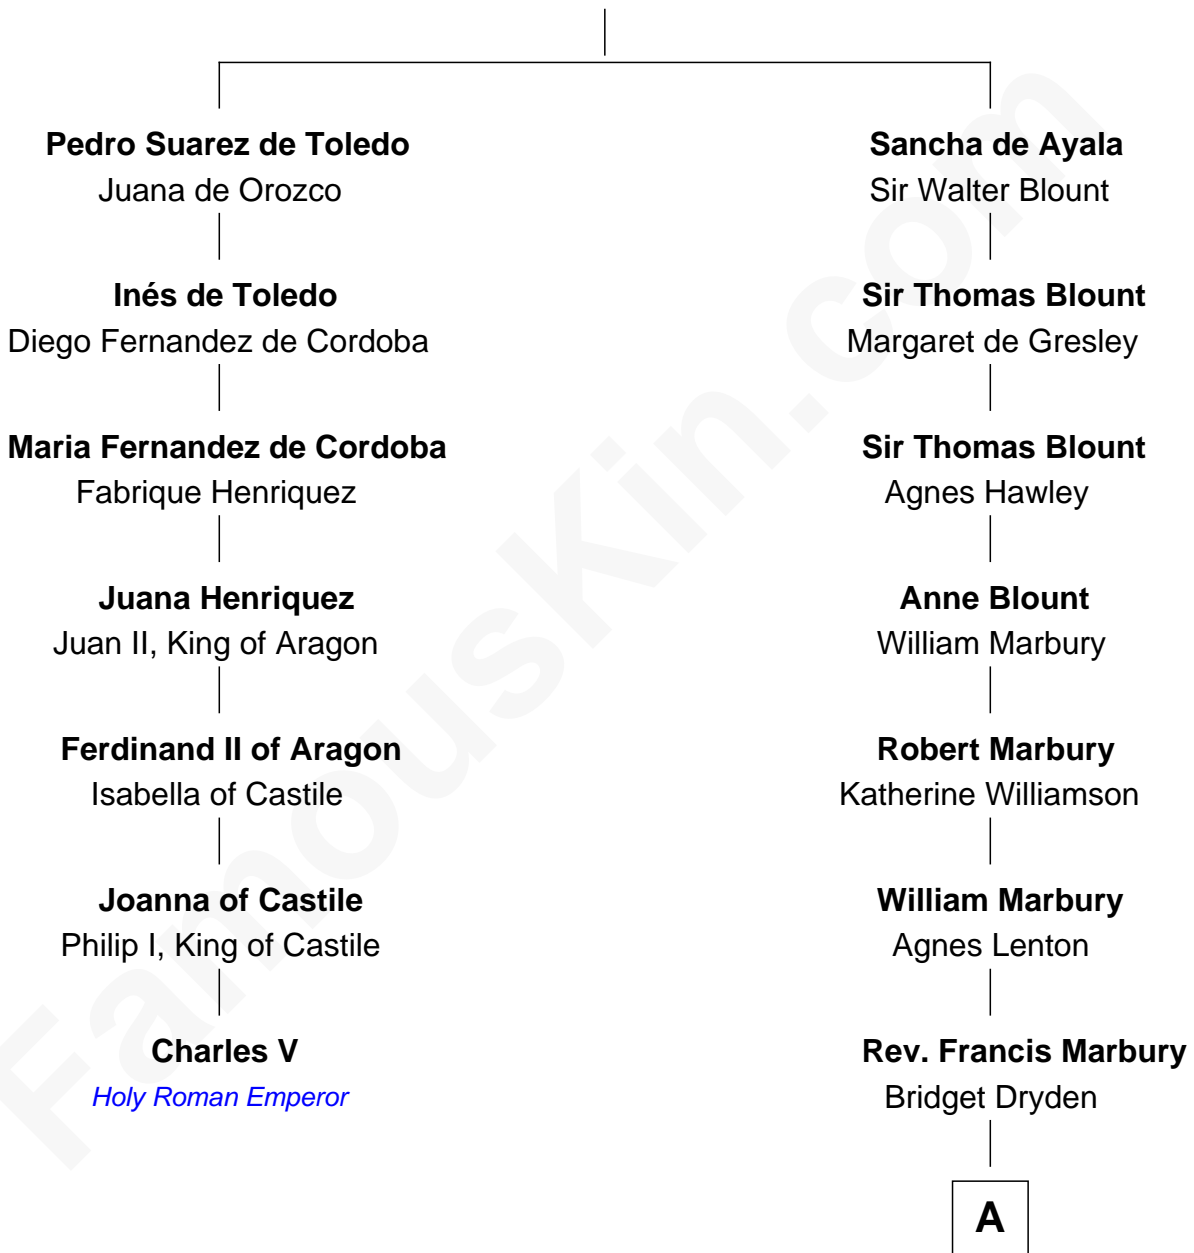

FamousKin.com

Relationship Chart of

Charles V

Holy Roman Emperor

6th cousin 12 times removed of

DuBose Heyward

Author of Porgy (Porgy & Bess)

Diego Gomez de Toledo

Inez Alfonsa de Ayala

A

Anne Marbury
William Hutchinson

Faith Hutchinson
Thomas Savage

Habijah Savage
Hannah Tyng

Thomas Savage
Mehitabel Phillips

Thomas Savage
Elizabeth Fowle

Col. Thomas Savage
Mary Elliott Butler

Elizabeth Savage
Thomas Heyward

Thomas Heyward
Ann Eliza Cuthbert

Thomas Savage Heyward
Georgianna Hasell

Thomas Savage Heyward
Louisa Watkins

B

B

Edwin Watkins Heyward

Jane Screven DuBose