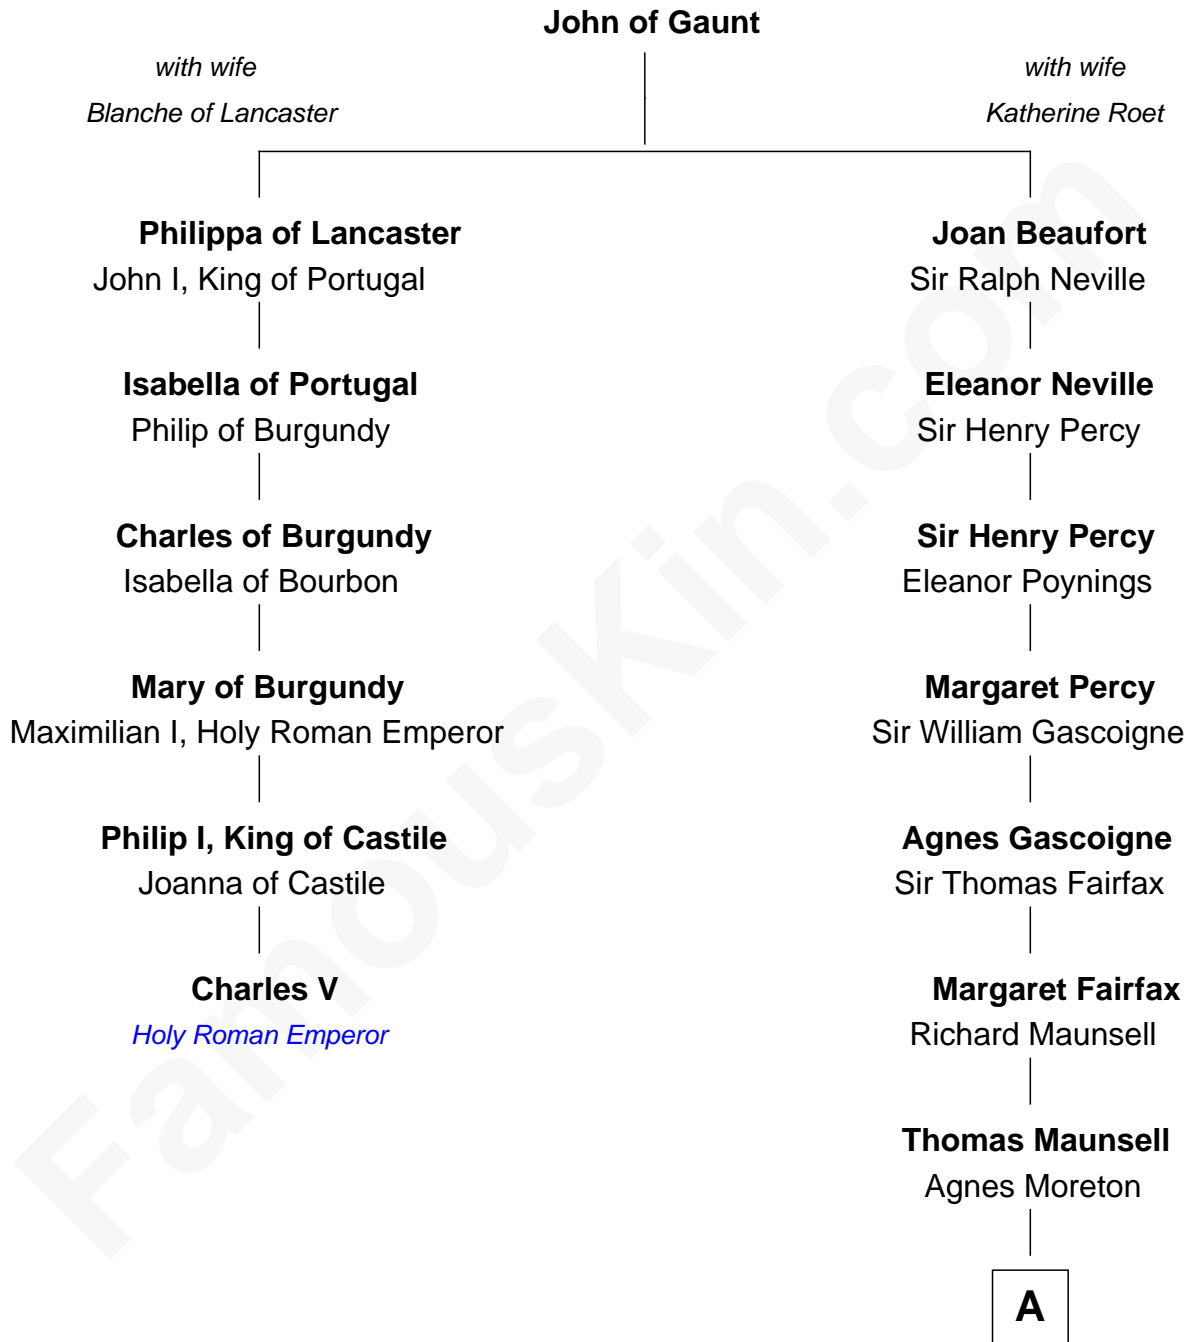

FamousKin.com

Relationship Chart of

Charles V

Holy Roman Emperor

5th cousin 14 times removed of

Phoebe Waller-Bridge

Theatre, TV and Movie Actress

A