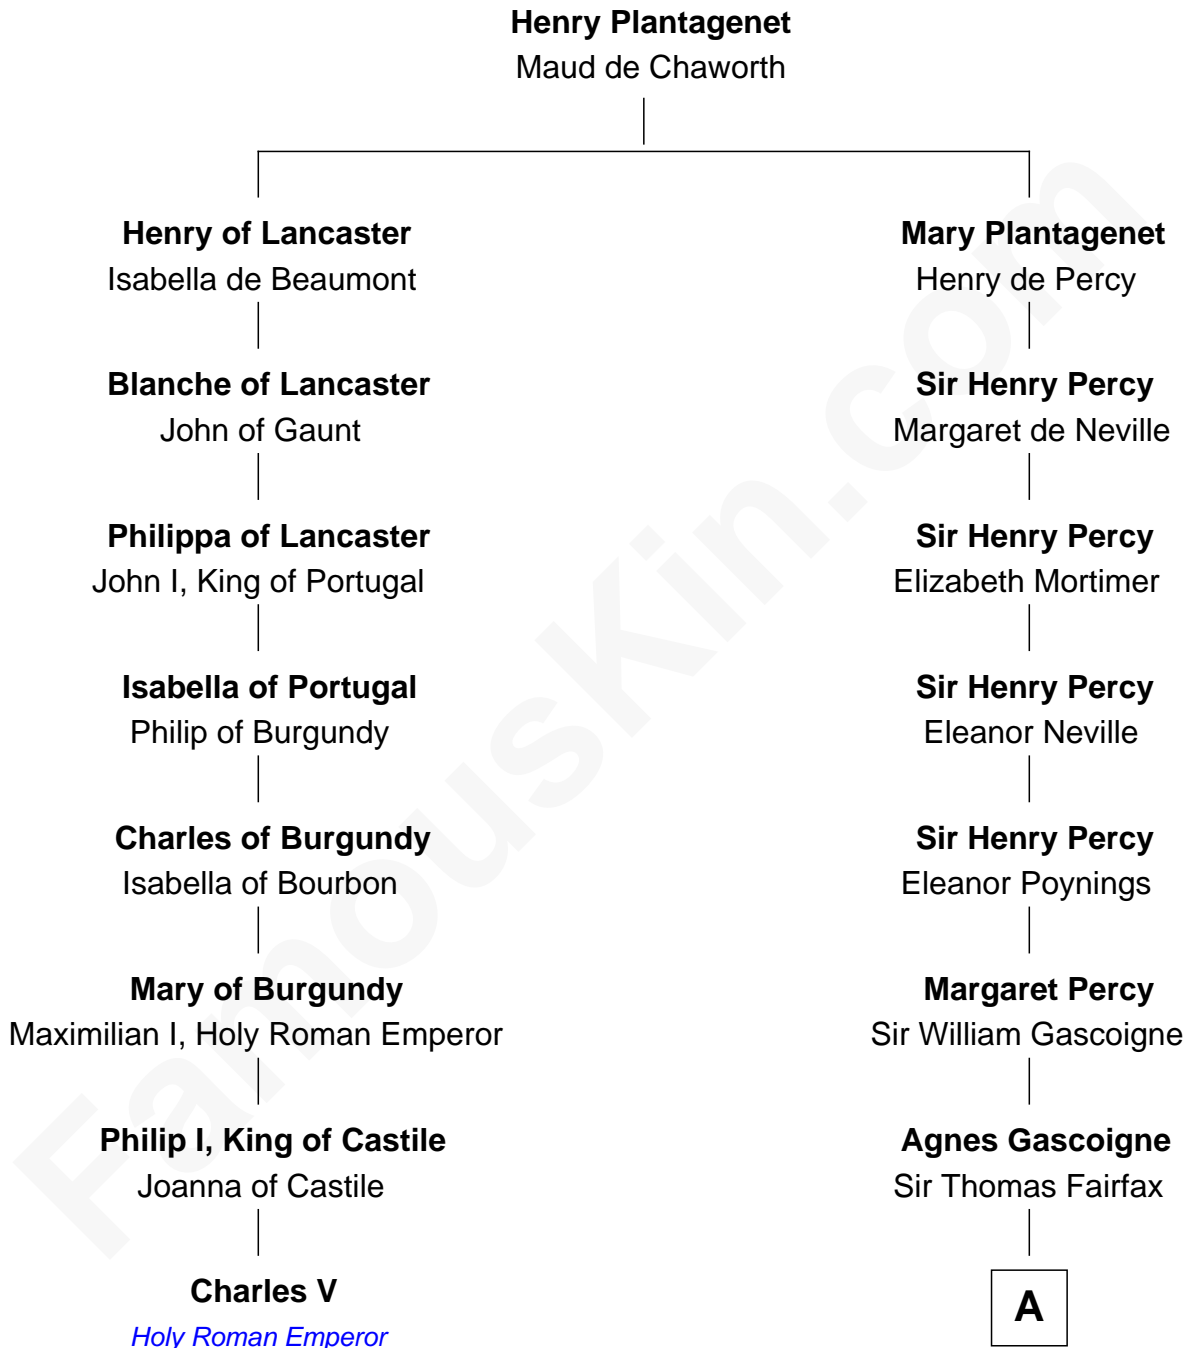

FamousKin.com

Relationship Chart of

Charles V

Holy Roman Emperor

7th cousin 14 times removed of

Phoebe Waller-Bridge

Theatre, TV and Movie Actress

A

Margaret Fairfax

Richard Maunsell

Thomas Maunsell

Agnes Moreton

Thomas Maunsell

Alpha Crayford

Thomas Maunsell

Margaret Knoyle