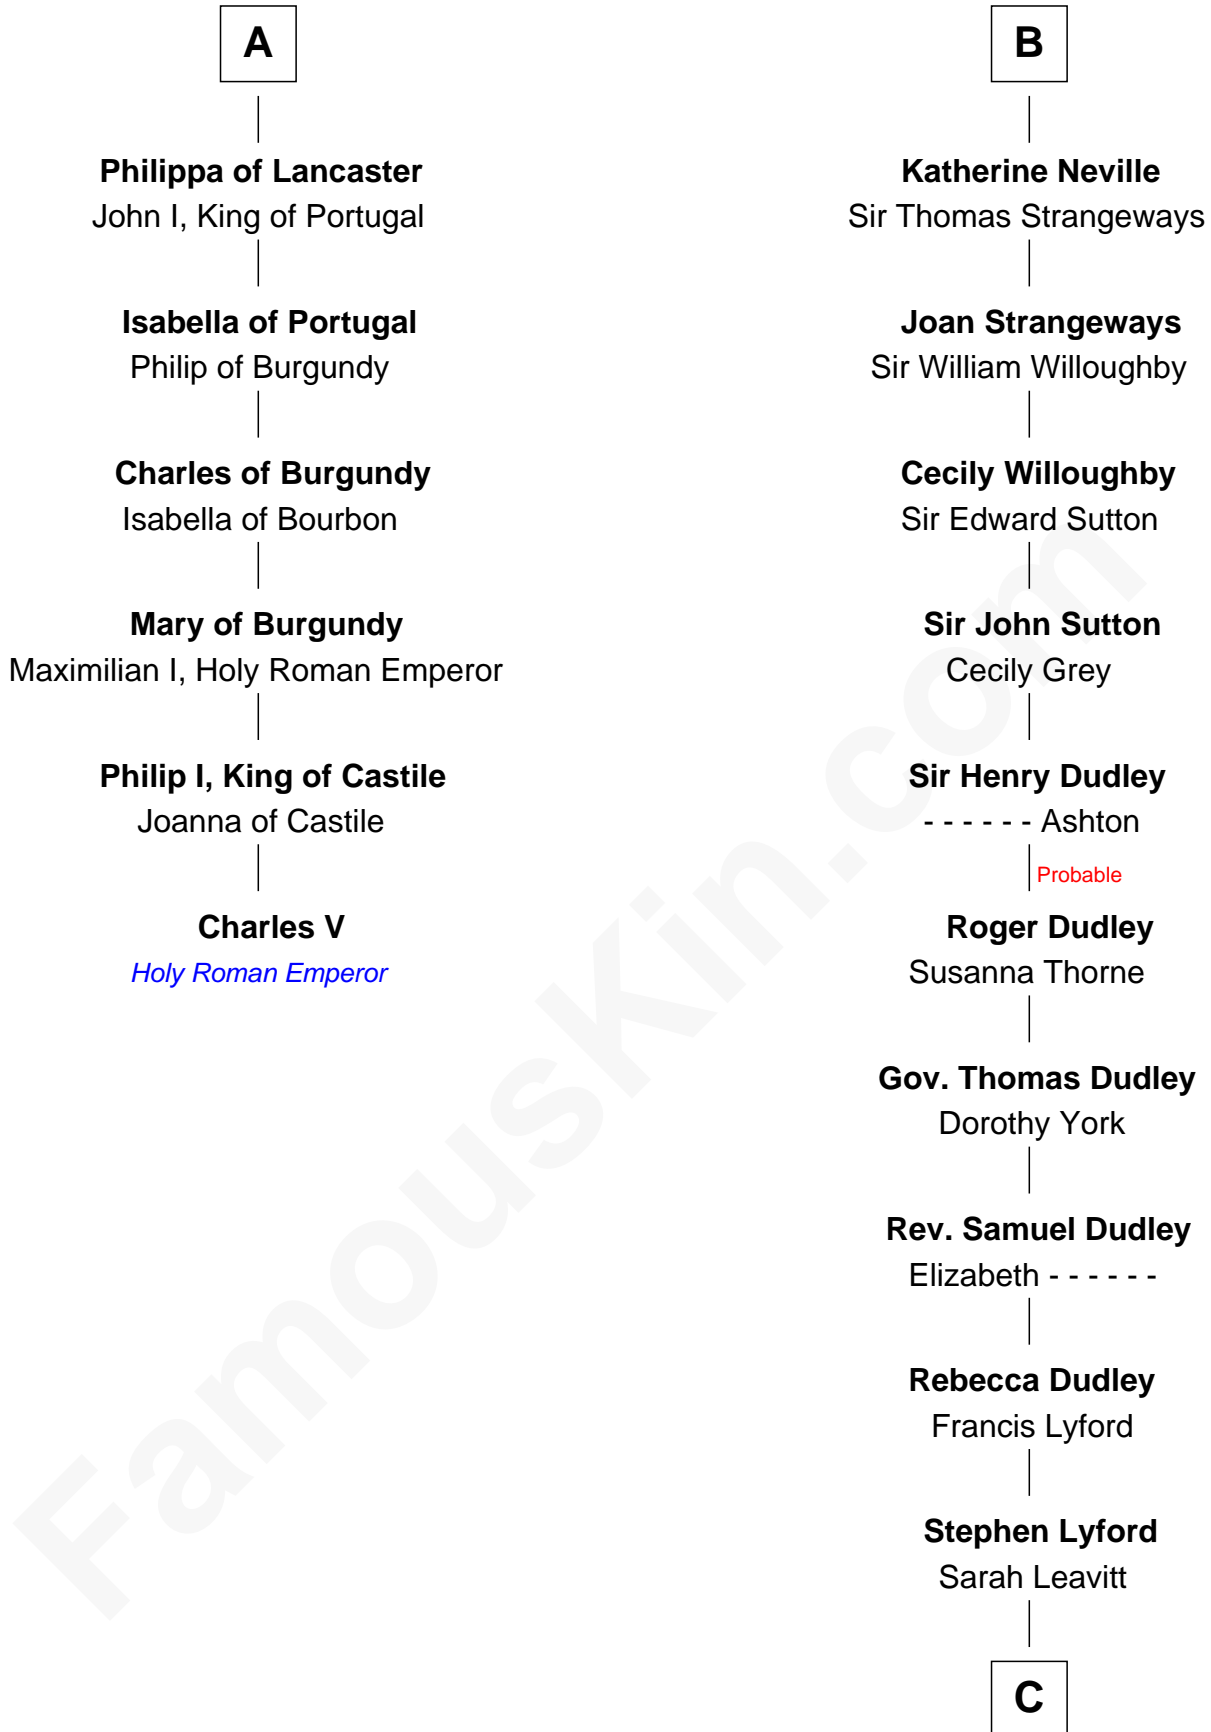

FamousKin.com

Relationship Chart of

Charles V

Holy Roman Emperor

12th cousin 9 times removed of

Milton Bradley

Founder, Milton Bradley Company

Roger le Bigod

Ida de Tony

C

Moses Lyford
Mehitable Smith

Oliver Smith Lyford
Elizabeth Johnson

Dudley Lyford
Betsey Smith

Fanny Lyford
Lewis Bradley

Milton Bradley

Founder, Milton Bradley Company