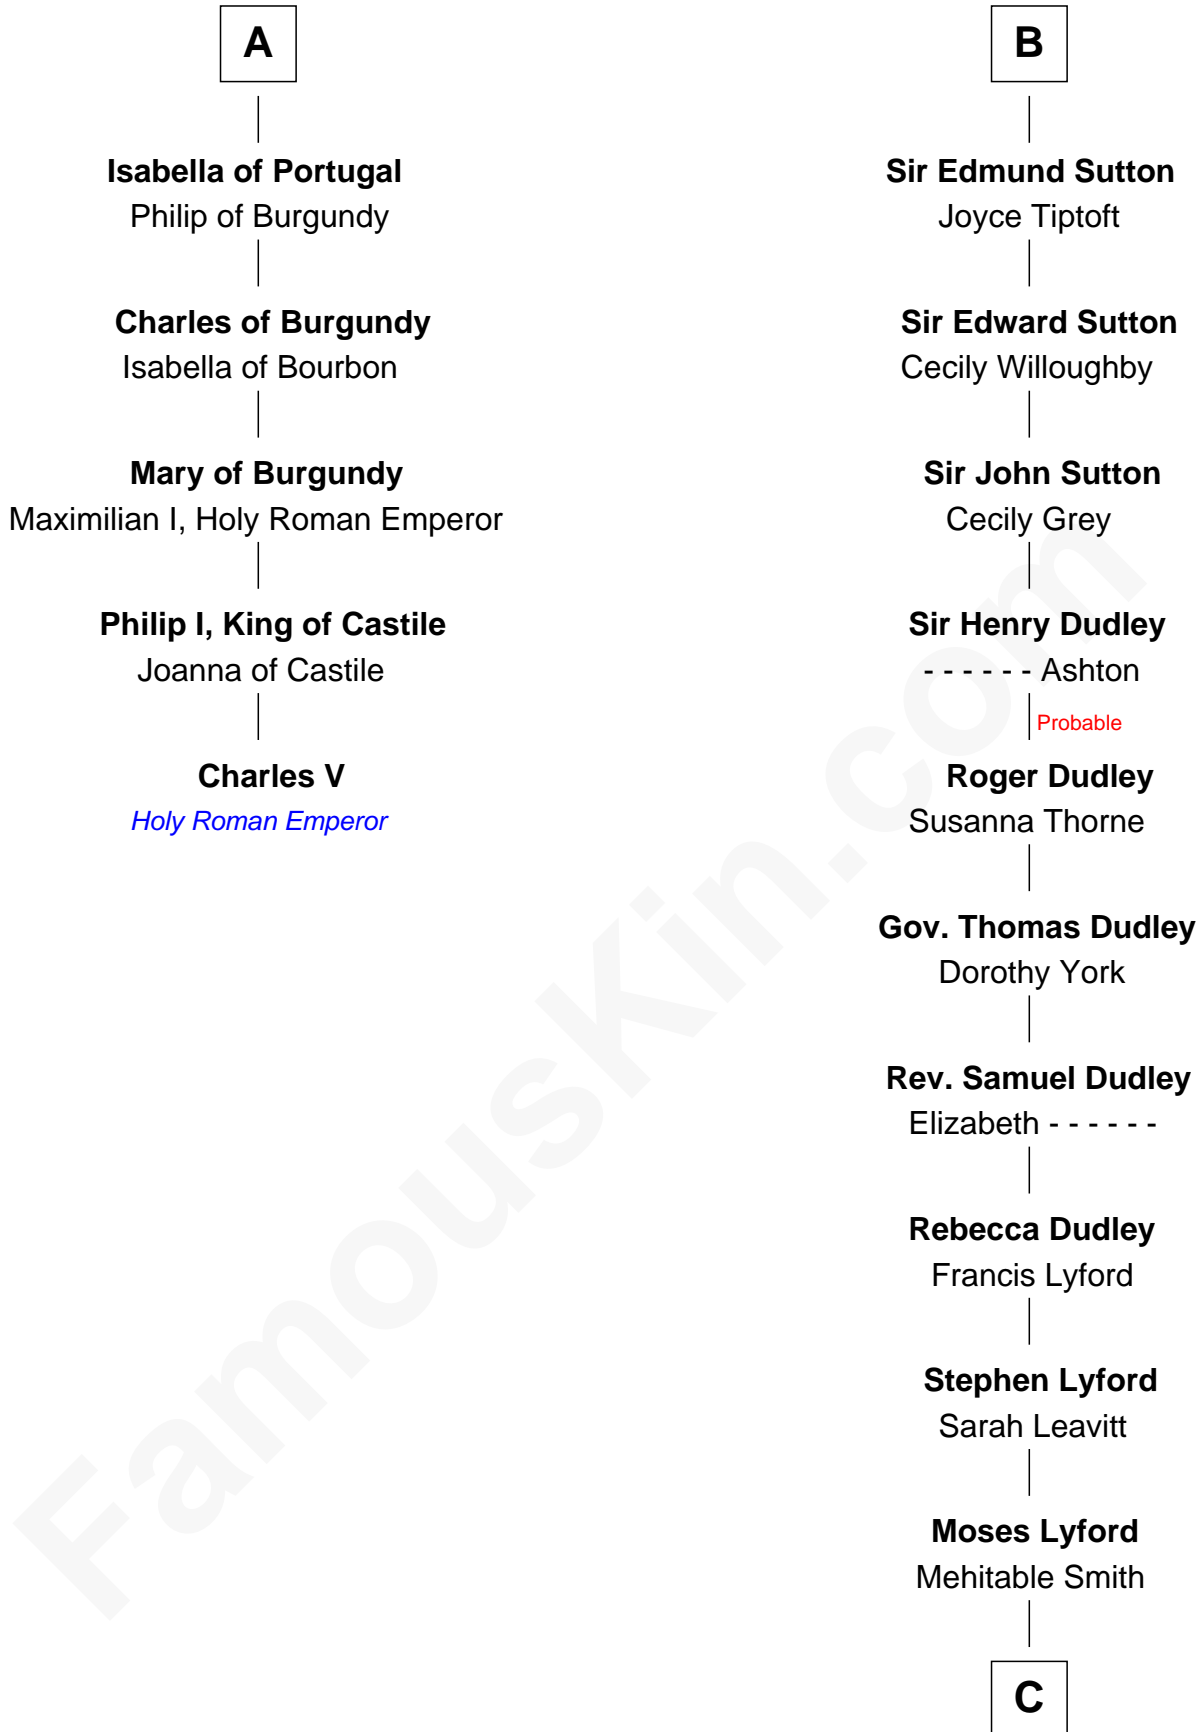

## Relationship Chart of

### Charles V

*Holy Roman Emperor*

11th cousin 9 times removed of

### Milton Bradley

*Founder, Milton Bradley Company*

**C**

**Oliver Smith Lyford**

Elizabeth Johnson

**Dudley Lyford**

Betsey Smith

**Fanny Lyford**