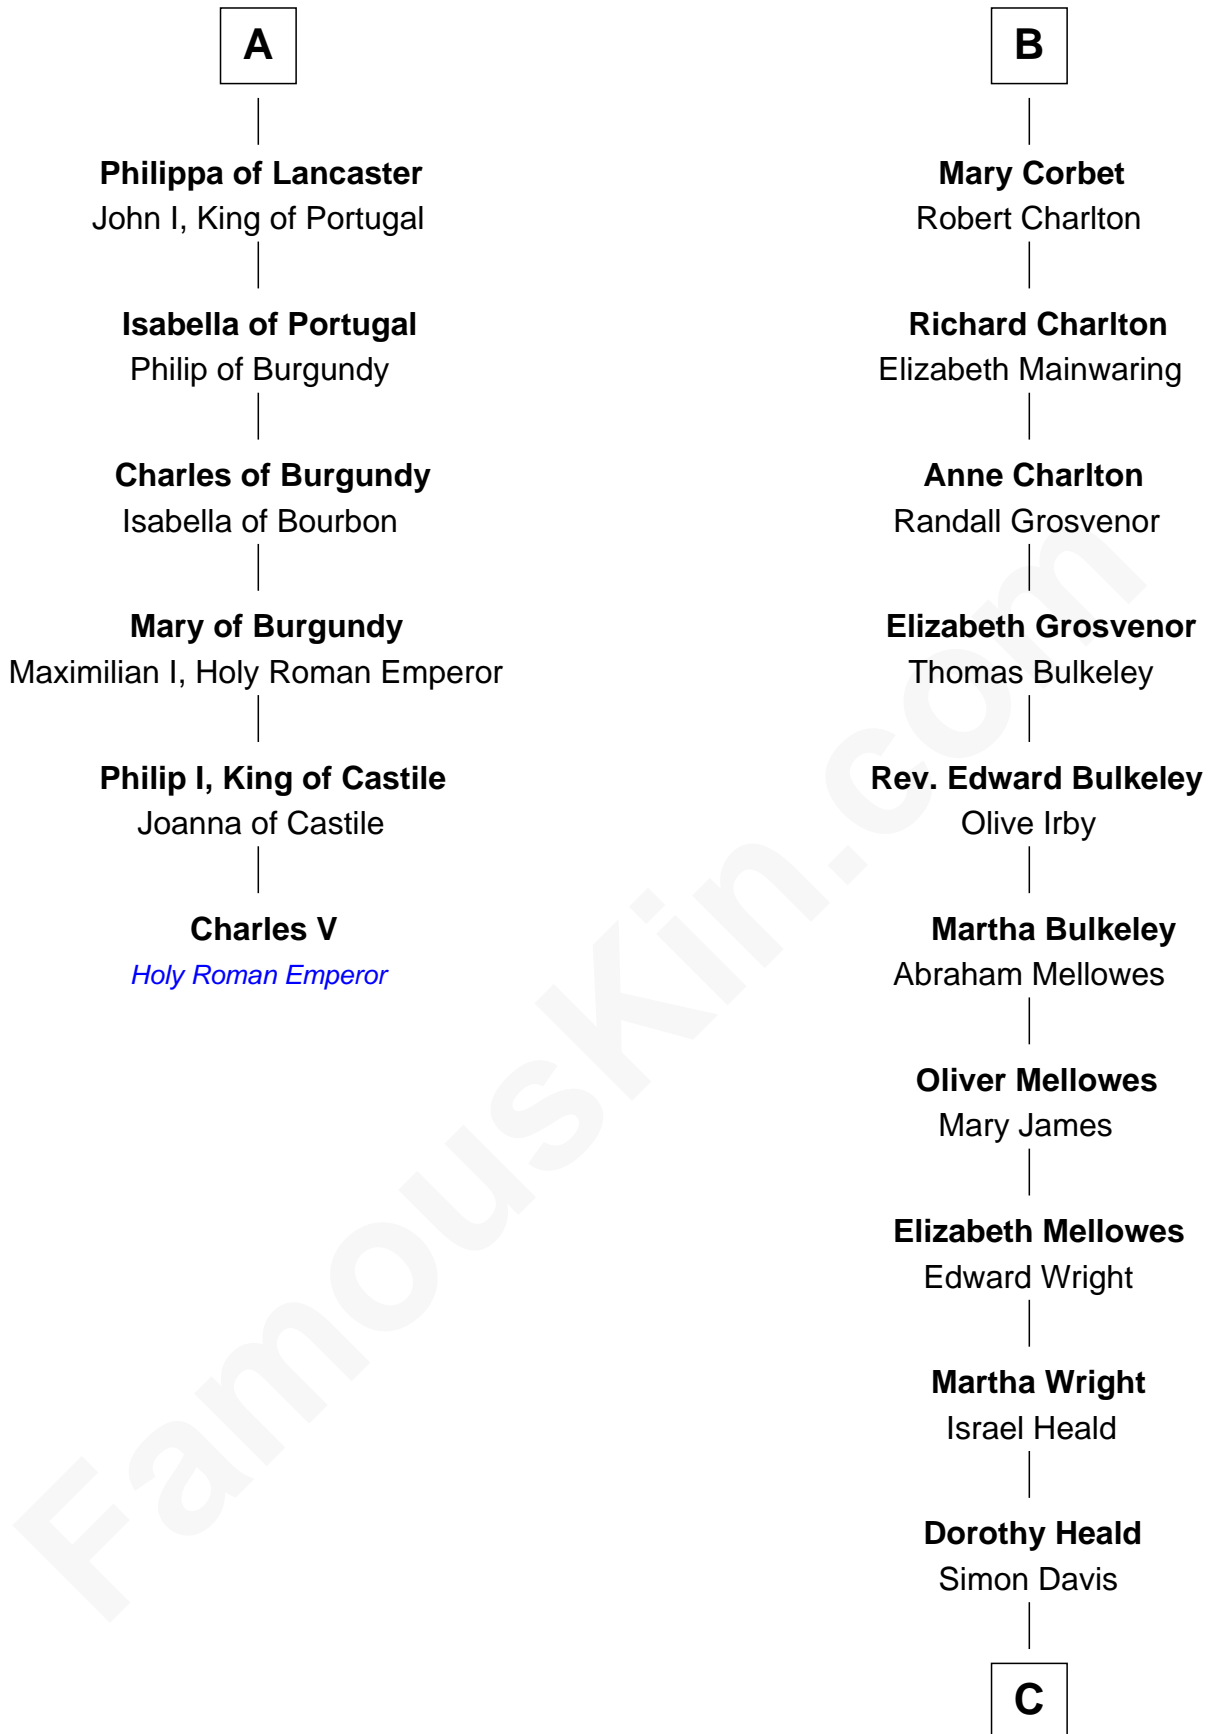

FamousKin.com

Relationship Chart of

Charles V

Holy Roman Emperor

12th cousin 9 times removed of

John Davis Long

32nd Governor of Massachusetts

Maud de St. Hilary

Henry of Lancaster
Isabella de Beaumont

Margaret de Erdington
Sir Roger Corbet

Blanche of Lancaster
John of Gaunt

Sir Robert Corbet
Margaret - - - - -

A

B

C

Simon Davis
Hannah Gates