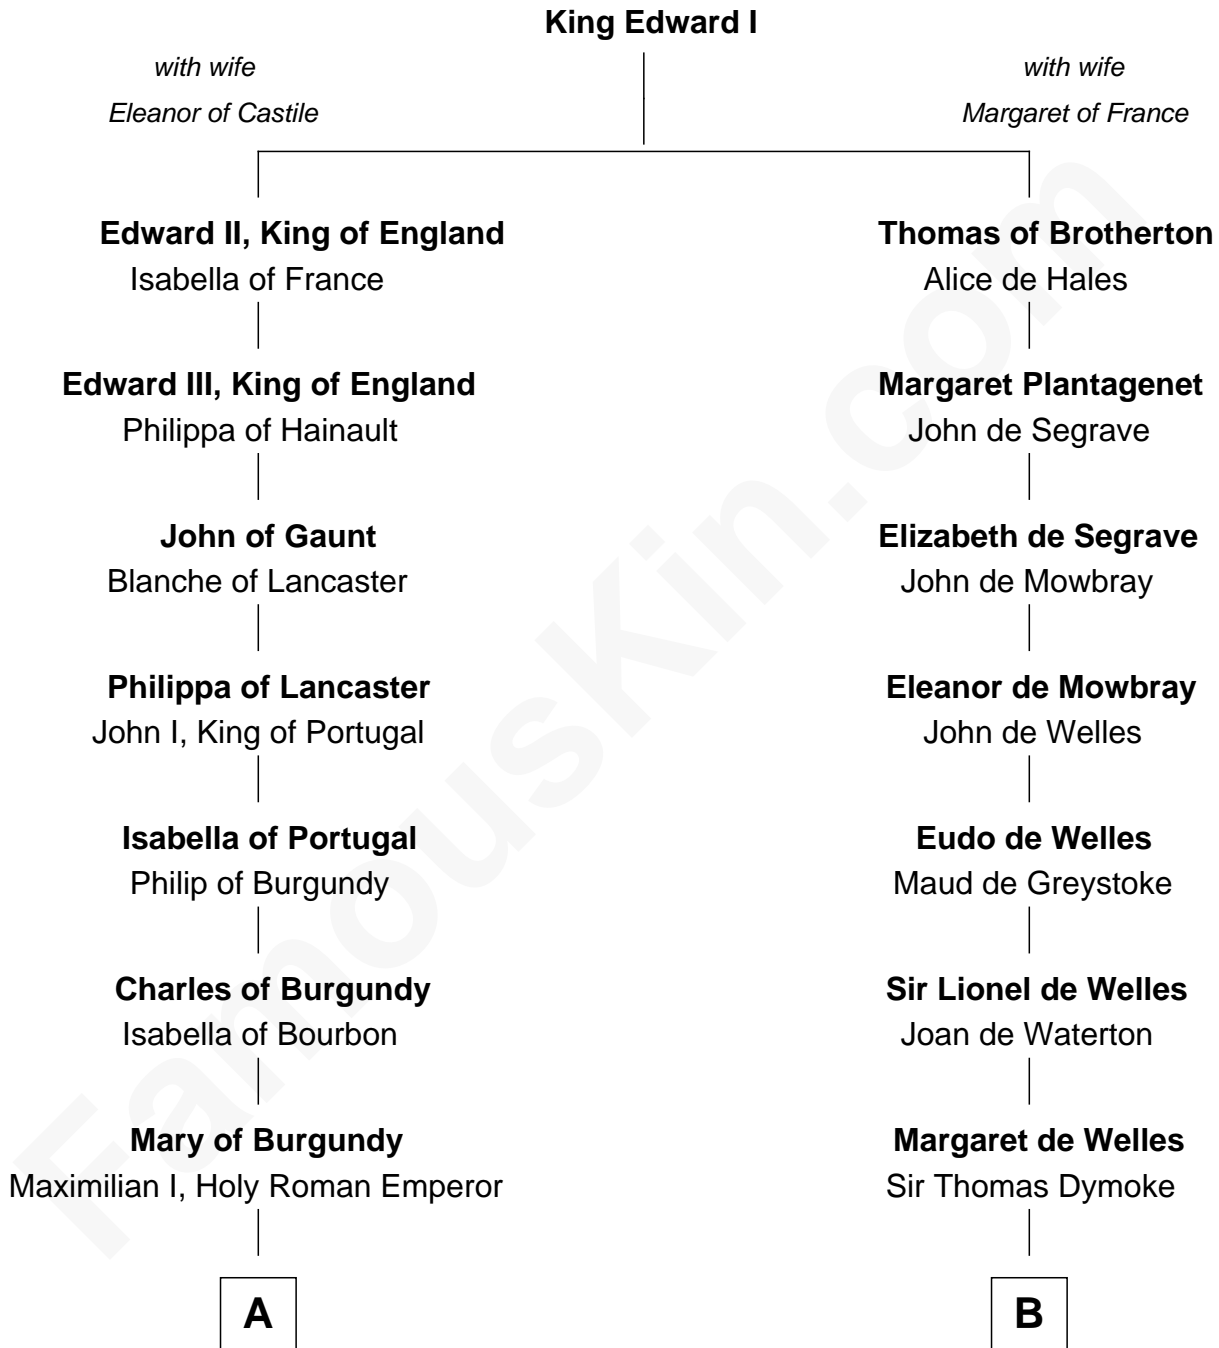

## Relationship Chart of

### Charles V

*Holy Roman Emperor*

8th cousin 12 times removed of

**John Fremont Hill**

*45th Governor of Maine*

**C**

—  
**Miriam Fernald**

William Leighton