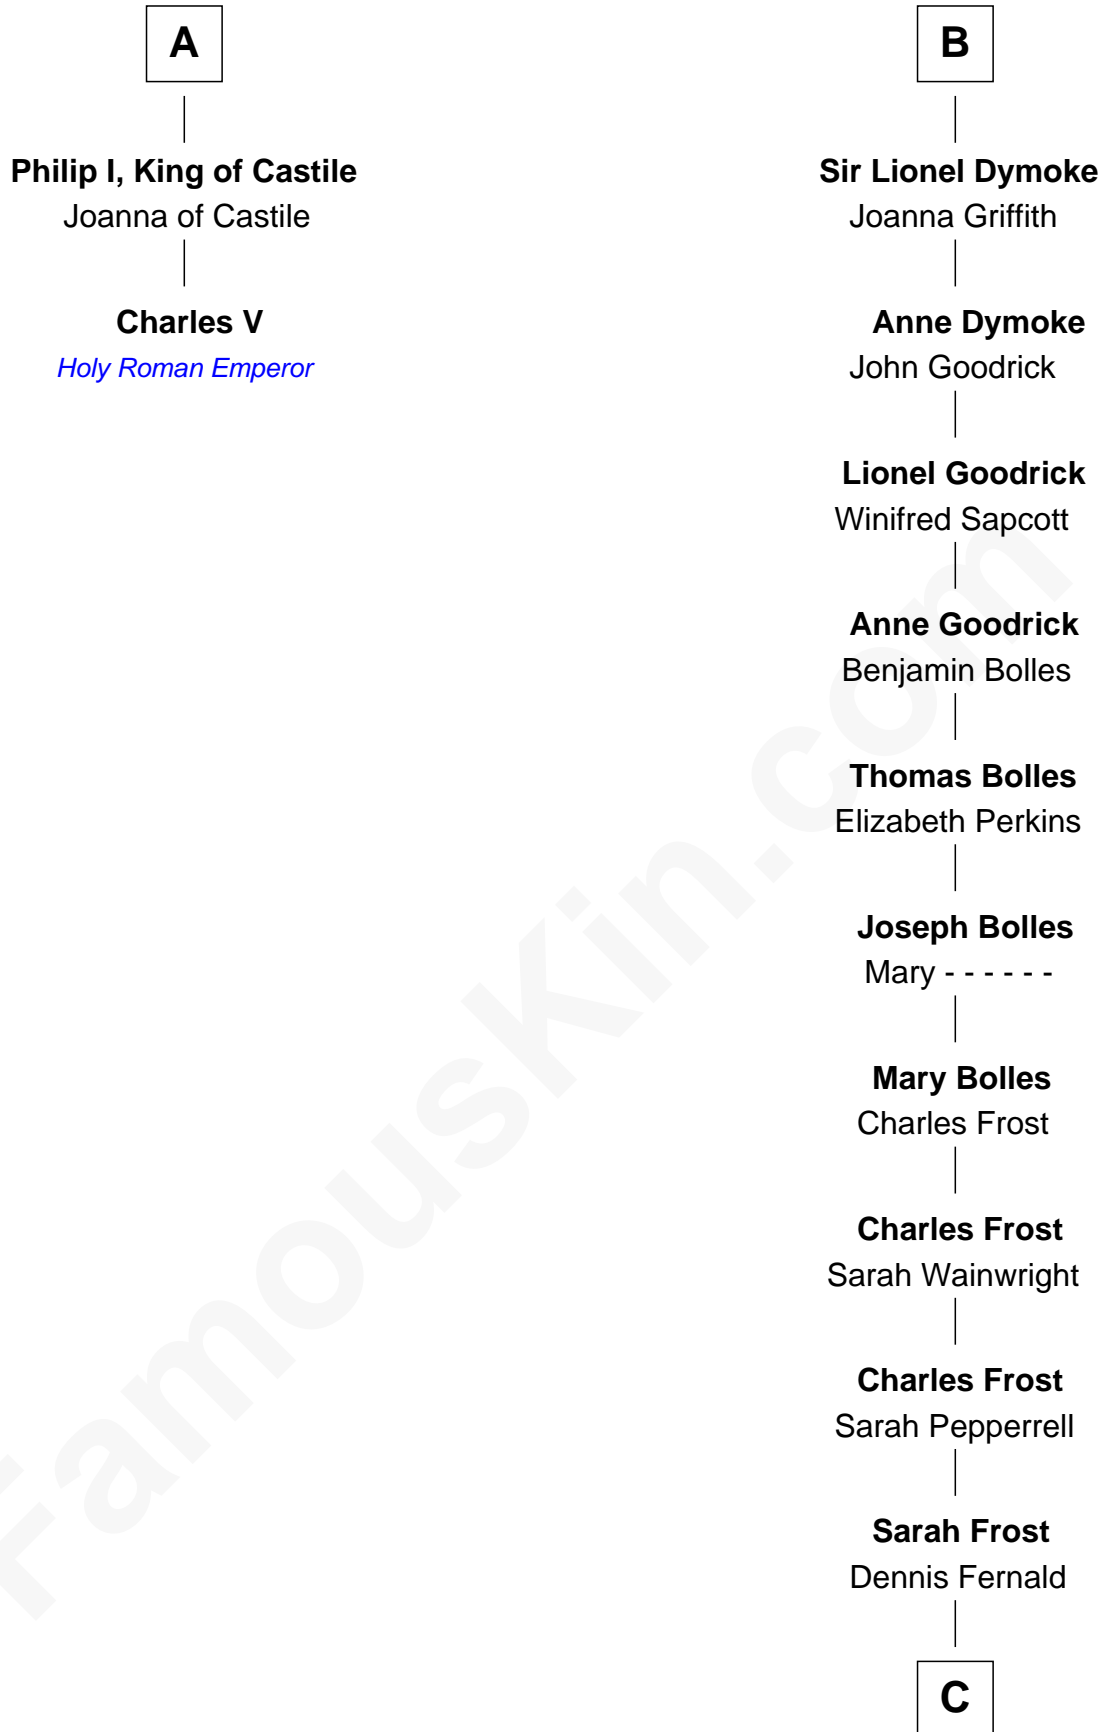

## Relationship Chart of

### Charles V

*Holy Roman Emperor*

8th cousin 12 times removed of

**John Fremont Hill**

*45th Governor of Maine*

**C**

—  
**Miriam Fernald**

William Leighton

—  
**Andrew Pepperrell Leighton**

Sarah Catherine Odiorne

—  
**Miriam Leighton**

William Hill

—  
**John Fremont Hill**

*45th Governor of Maine*

FamousKin.com