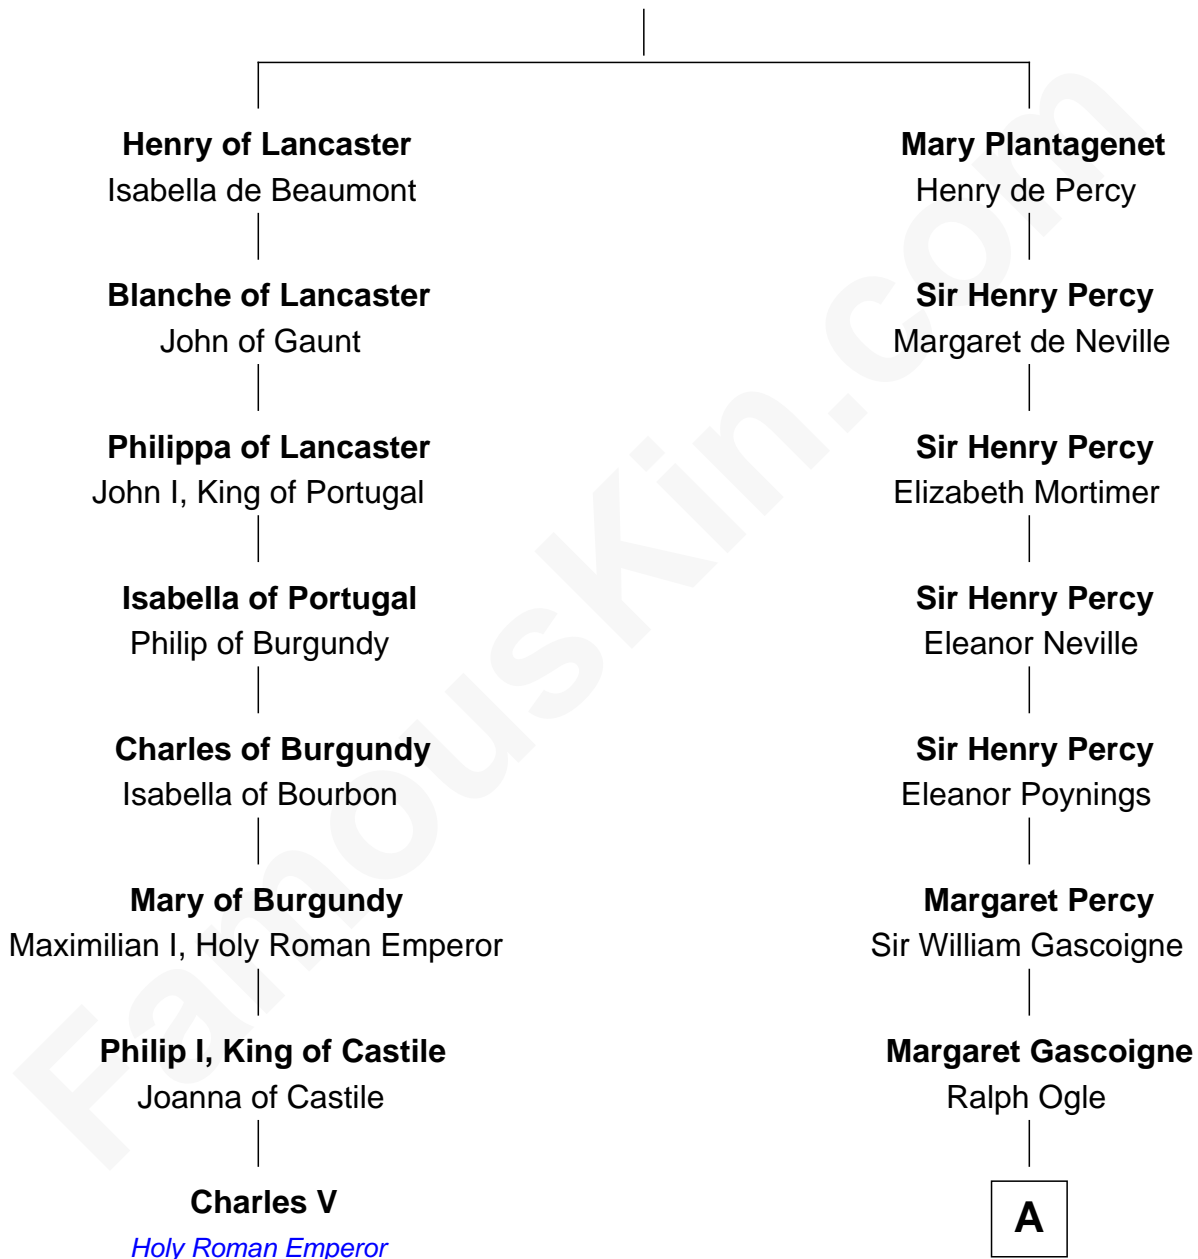

## Relationship Chart of

### Charles V

*Holy Roman Emperor*

7th cousin 12 times removed of

**Peter Forster**

*TV and Movie Actor*

**Henry Plantagenet**

Maud de Chaworth

**A**

**Dorothy Ogle**  
Sir Thomas Forster

**Thomas Forster**  
Florence Wharton

**Cuthbert Forster**  
Elizabeth Bradford

**Thomas Forster**  
Jane Carr

**Reginald Forster**  
Ann - - - - -

**Thomas Forster**  
- - - - -