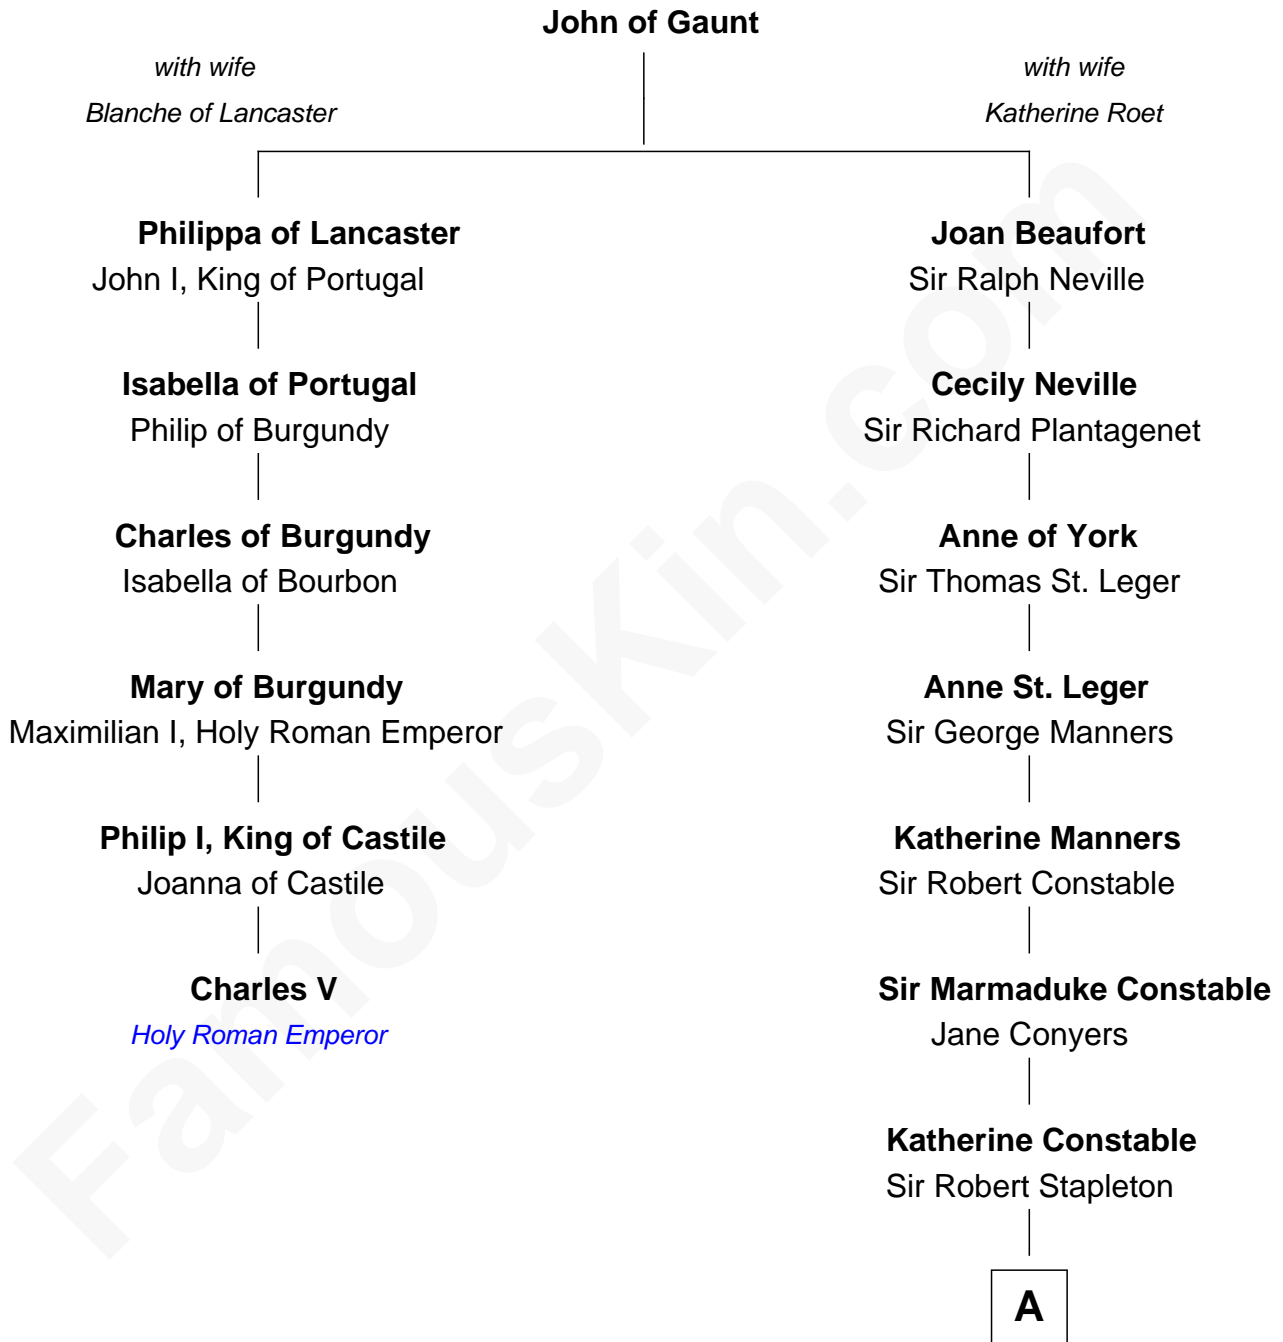

FamousKin.com

Relationship Chart of

Charles V

Holy Roman Emperor

5th cousin 14 times removed of

Margot Kidder

TV and Movie Actress

A

Philip Stapleton

Dorothy Hill

Dorothy Stapleton

Thomas Nelson

Philip Nelson

Elizabeth Lowell

Joseph Nelson

Hannah Brocklebank