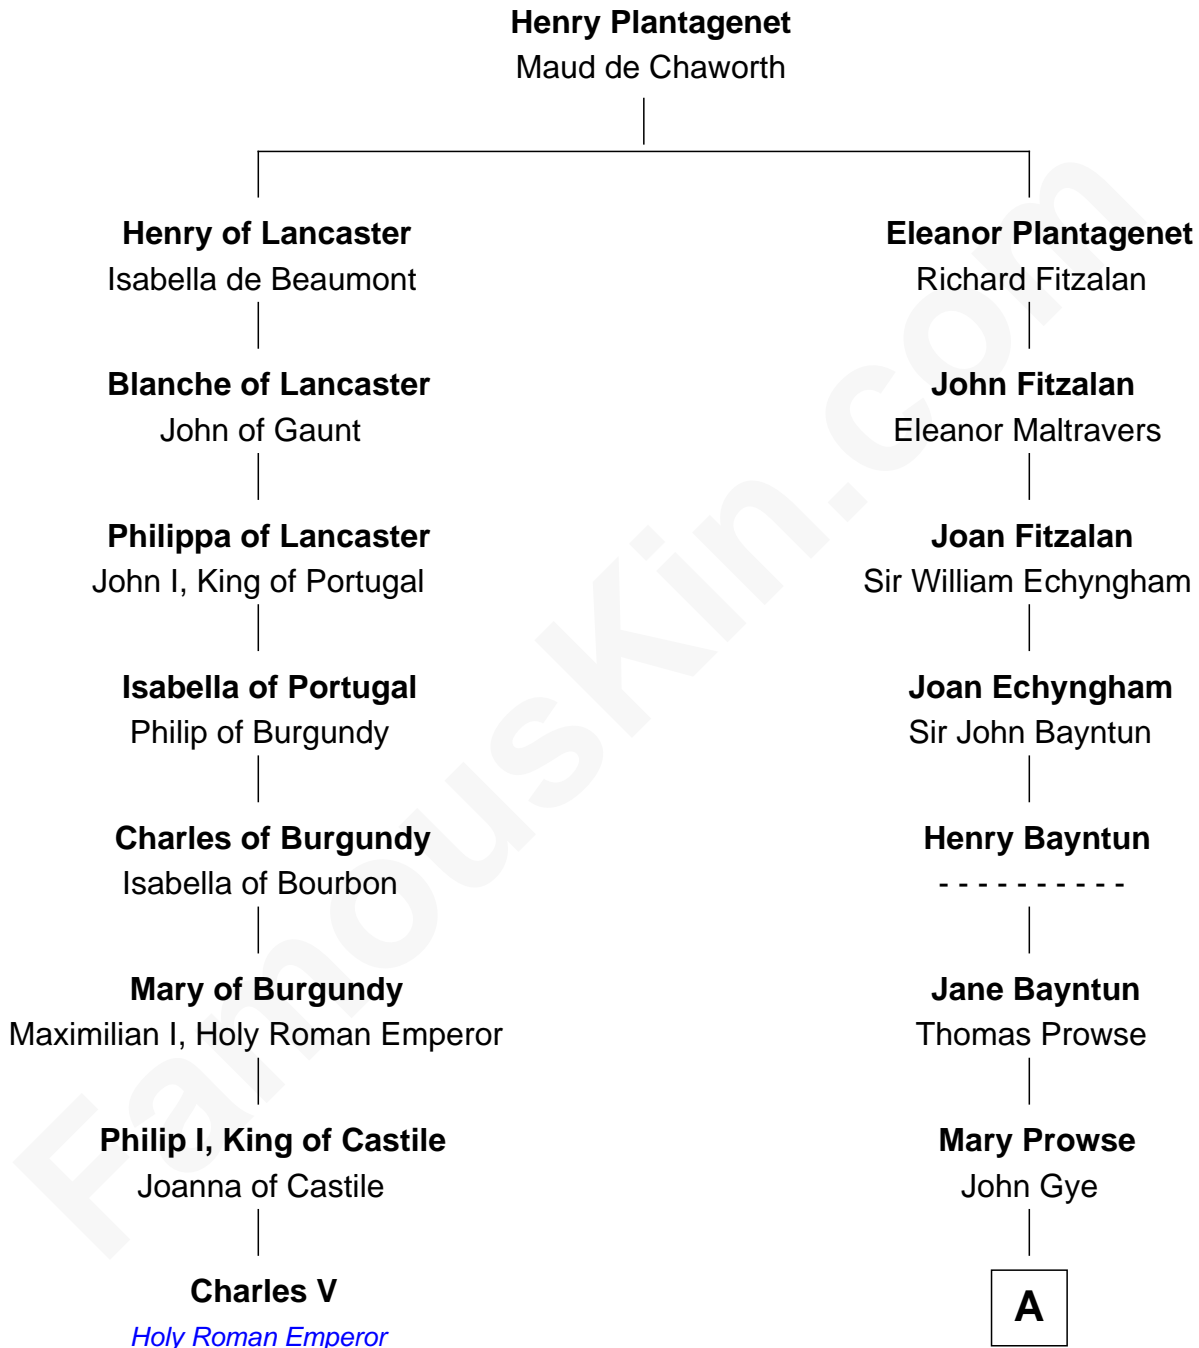

FamousKin.com

Relationship Chart of

Charles V

Holy Roman Emperor

7th cousin 8 times removed of

Samuel Cony

31st Governor of Maine

A