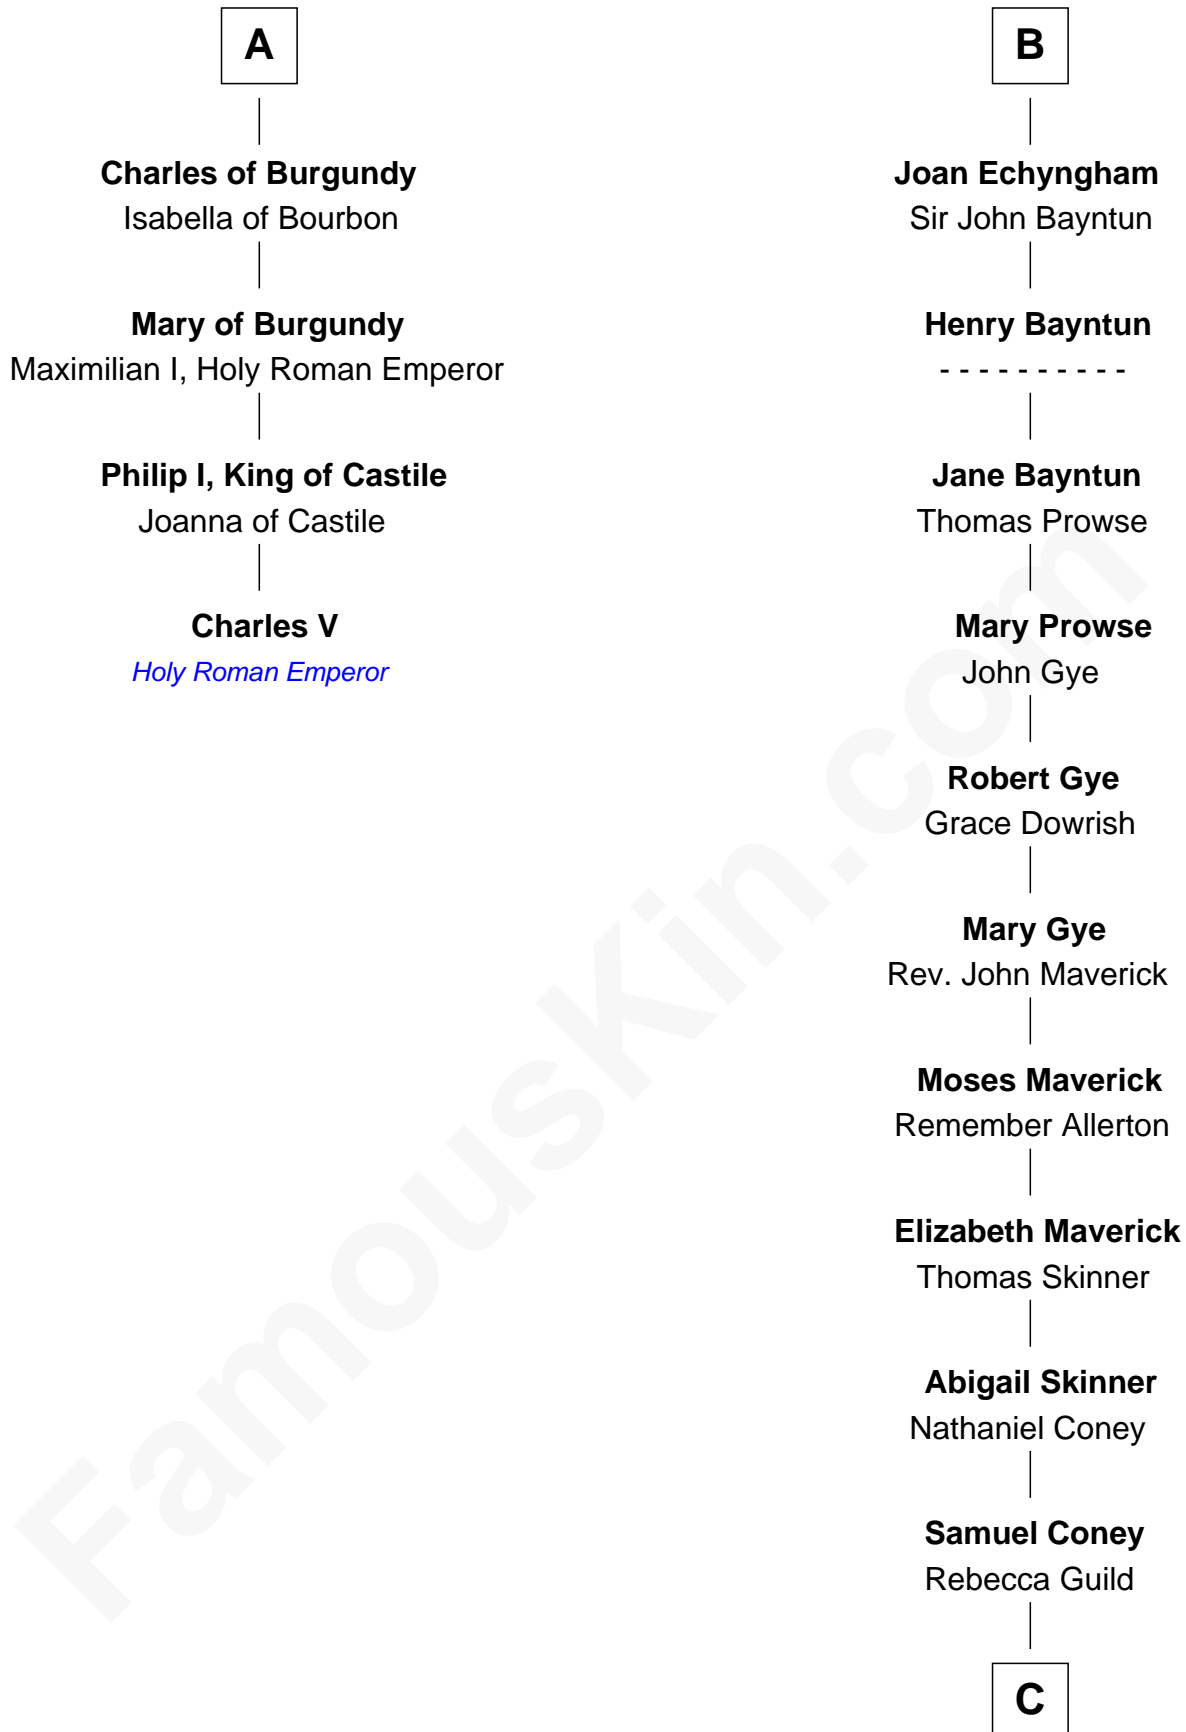

FamousKin.com

Relationship Chart of

Charles V

Holy Roman Emperor

10th cousin 9 times removed of

Samuel Cony

31st Governor of Maine

Sir Roger de Quincy

Helen of Galloway

C

Samuel Coney
Susanna Johnson

Samuel Coney
Susan Bowdoin Coney

Samuel Coney
31st Governor of Maine

FamousKin.com