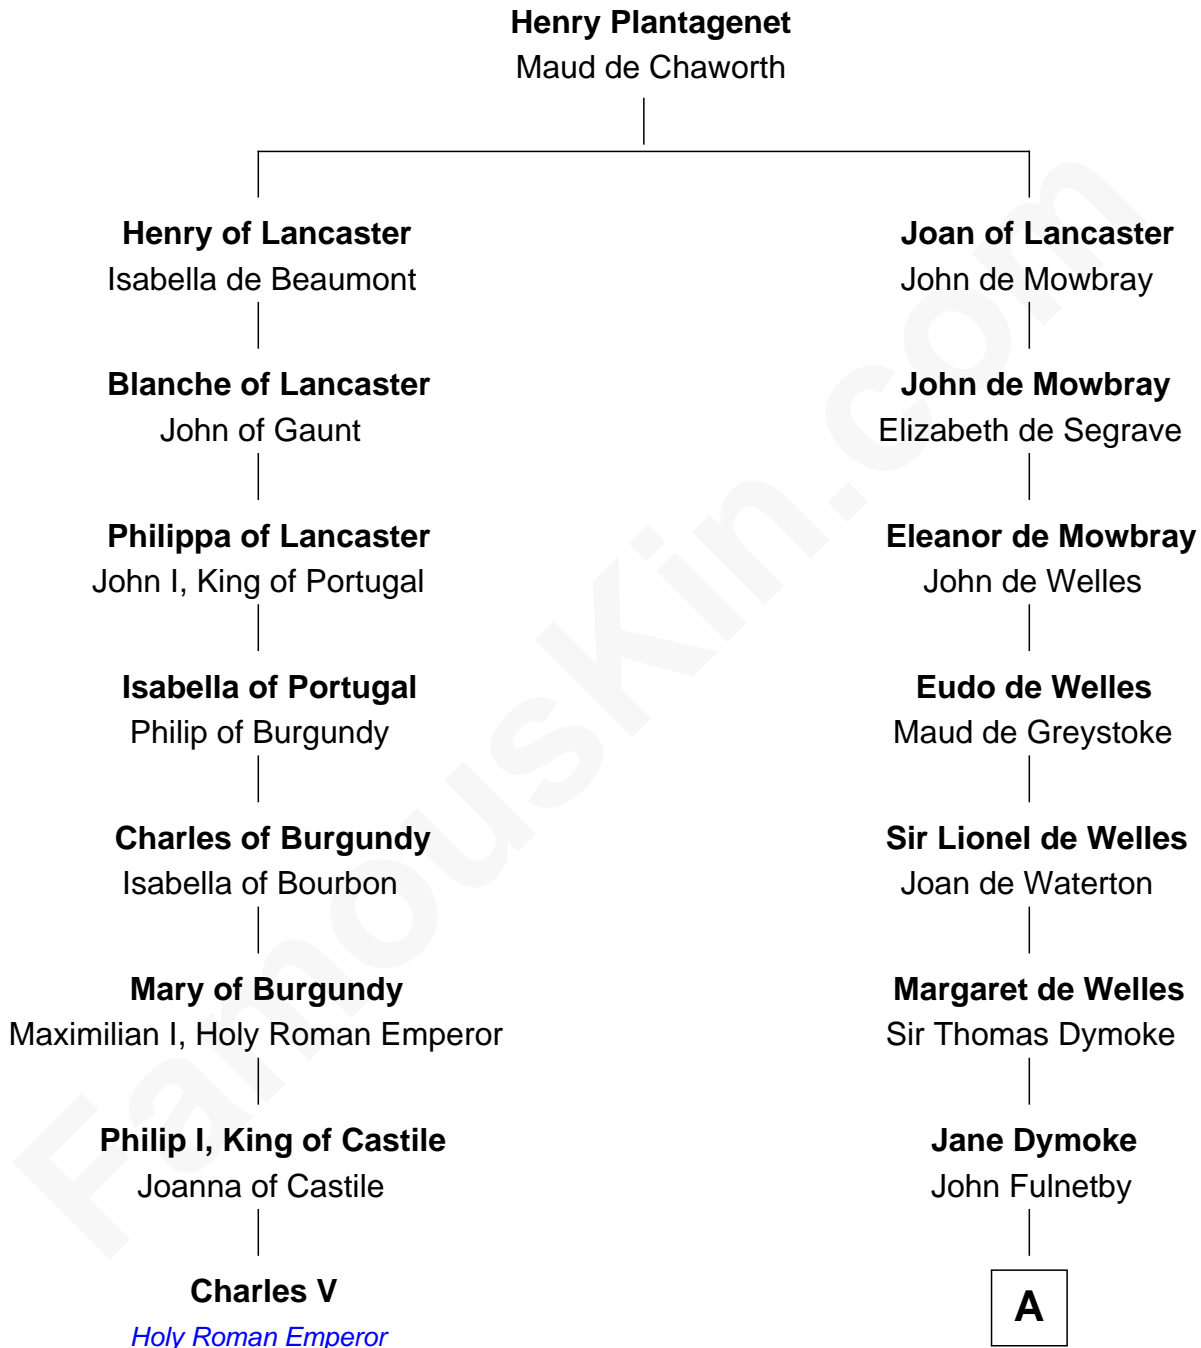

FamousKin.com

Relationship Chart of

Charles V

Holy Roman Emperor

7th cousin 14 times removed of

Sam Waterston

Stage, TV and Movie Actor

A