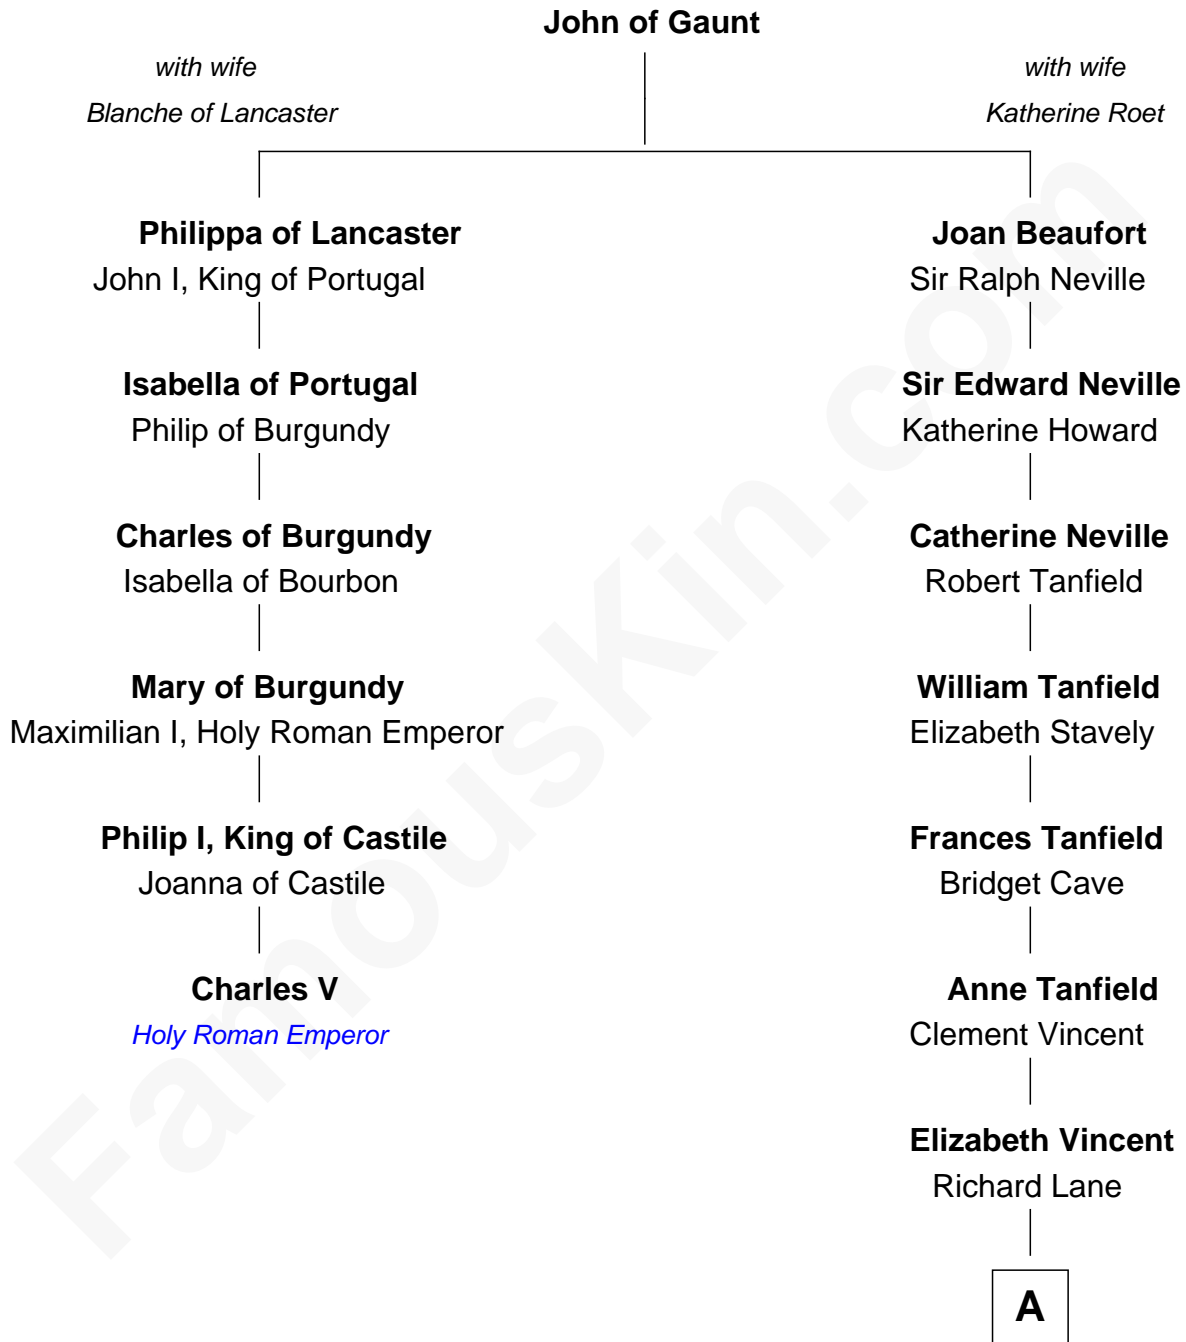

FamousKin.com

Relationship Chart of

Charles V

Holy Roman Emperor

5th cousin 13 times removed of

Douglas Trumbull

Film Special Effects Pioneer

A

Dorothy Lane
William Randolph

Richard Randolph
Elizabeth Ryland

Col. William Randolph
Mary Isham

Isham Randolph
Jane Rogers

Mary Randolph
Col. Charles Lewis

Frances Lewis
John Thomas

James Wilton Thomas
Eliza Ann Johnson