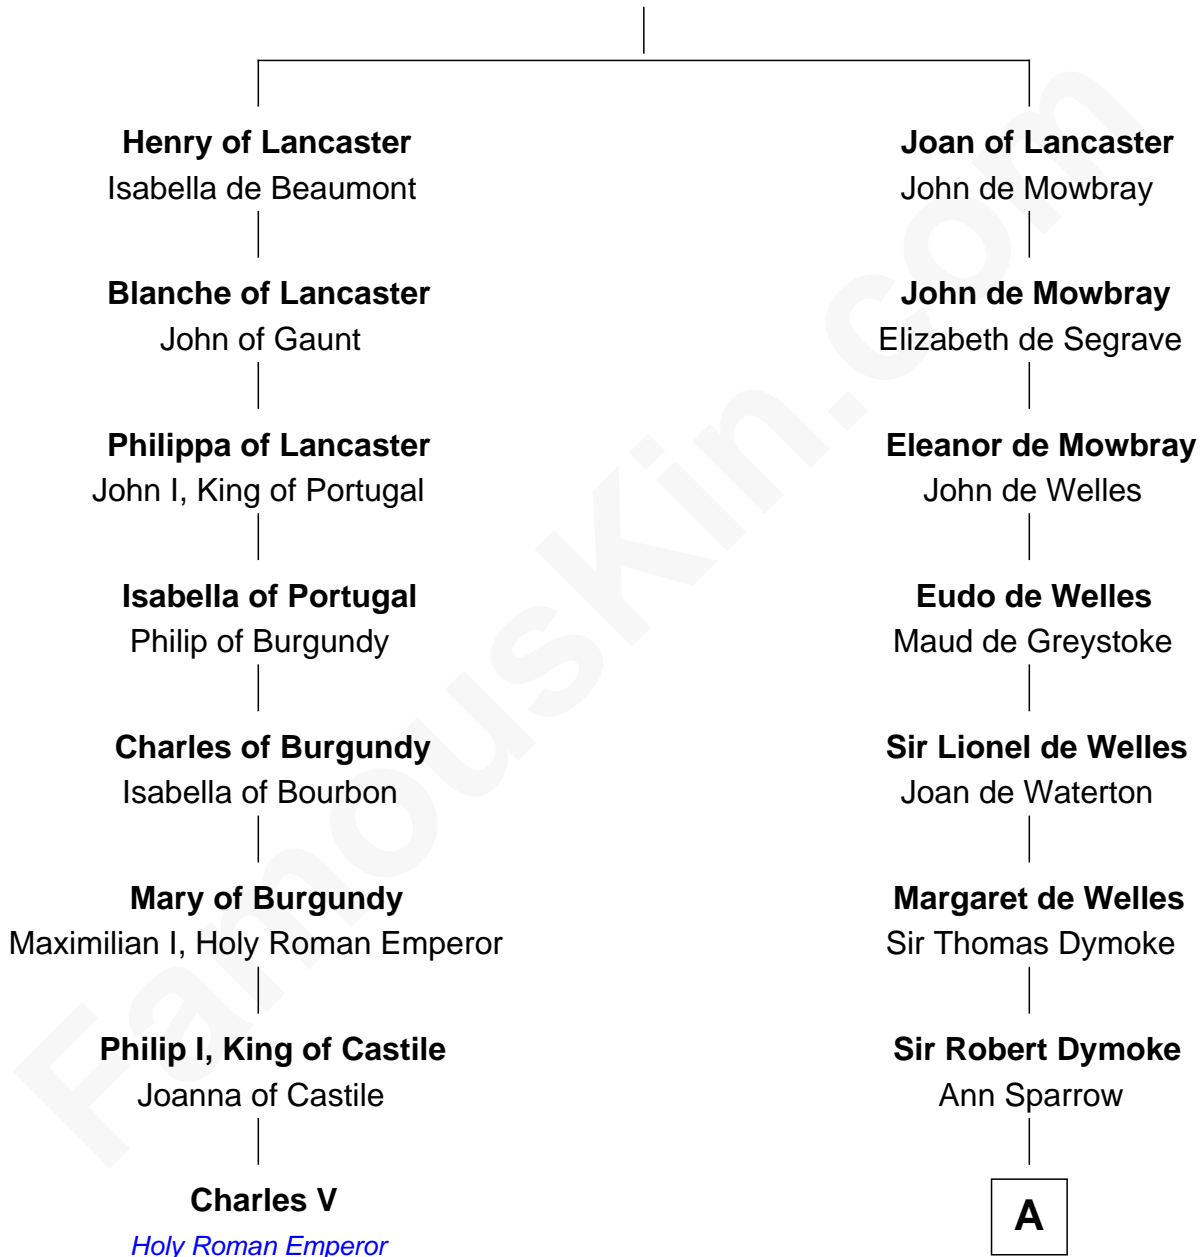

FamousKin.com

Relationship Chart of

Charles V

Holy Roman Emperor

7th cousin 14 times removed of

Douglas Trumbull

Film Special Effects Pioneer

Henry Plantagenet

Maud de Chaworth

A

Sir Edward Dymoke

Anne Talboys

Frances Dymoke

Sir Thomas Windebank

Mildred Windebank

Robert Reade