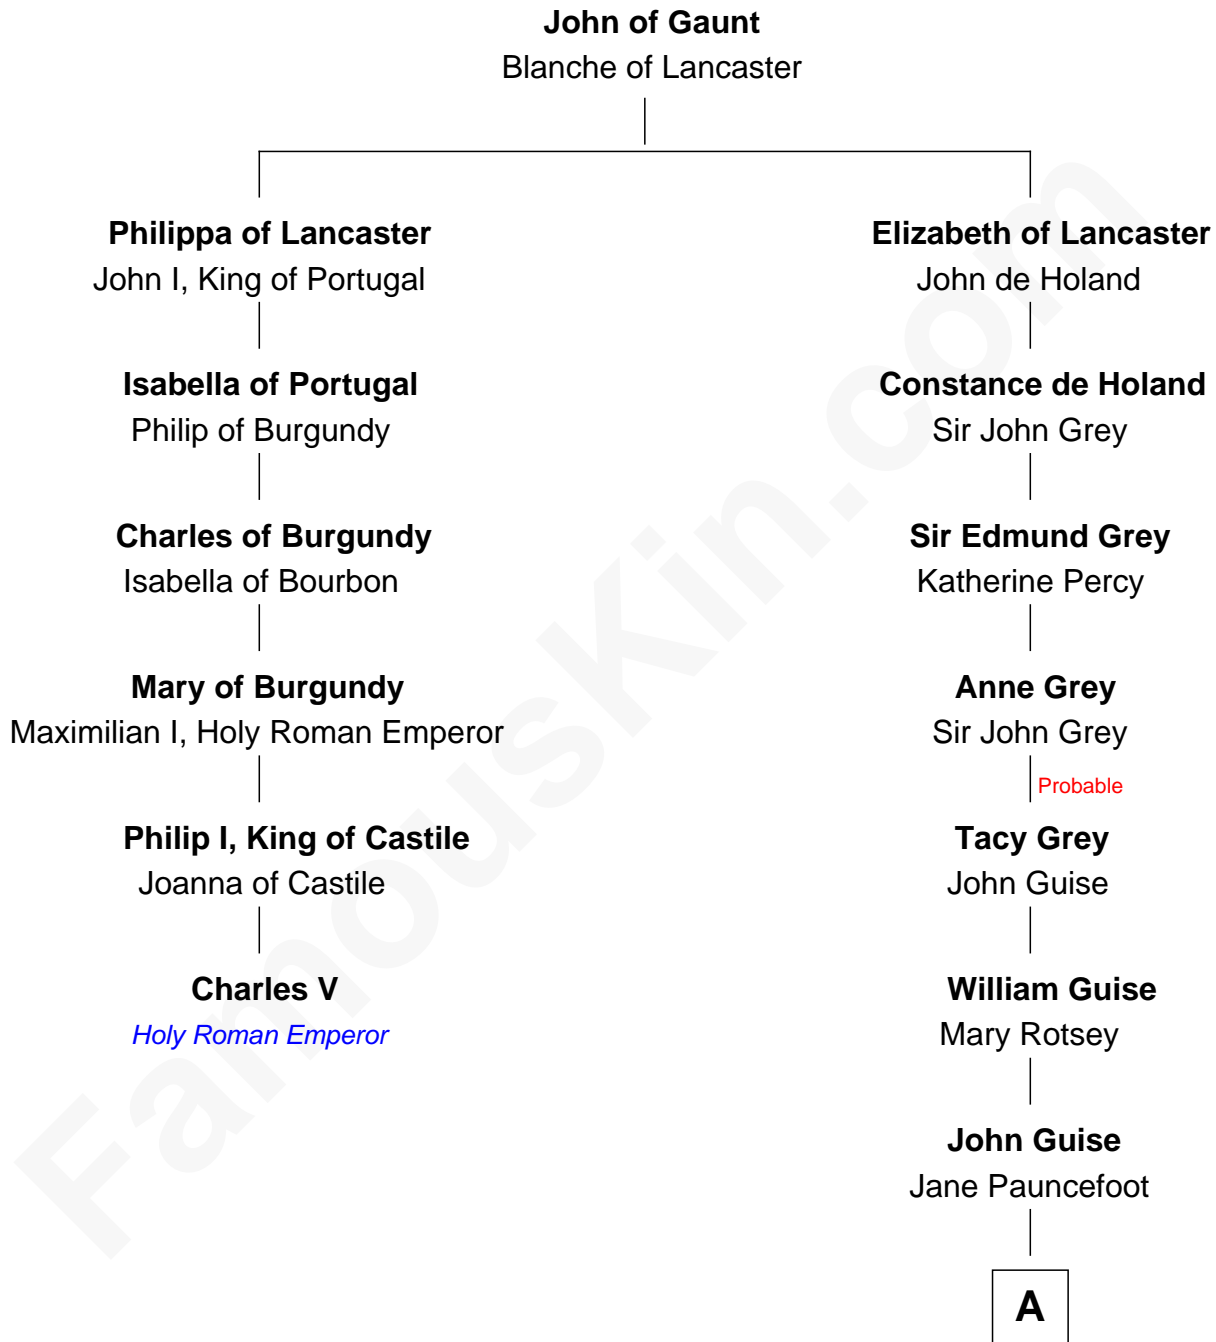

# FamousKin.com

## Relationship Chart of

### Charles V

*Holy Roman Emperor*

5th cousin 14 times removed of

### Hal Holbrook

*TV and Movie Actor*

**A**

**Elizabeth Guise**

Robert Haviland

**Jane Haviland**

William Torrey

**William Torrey**