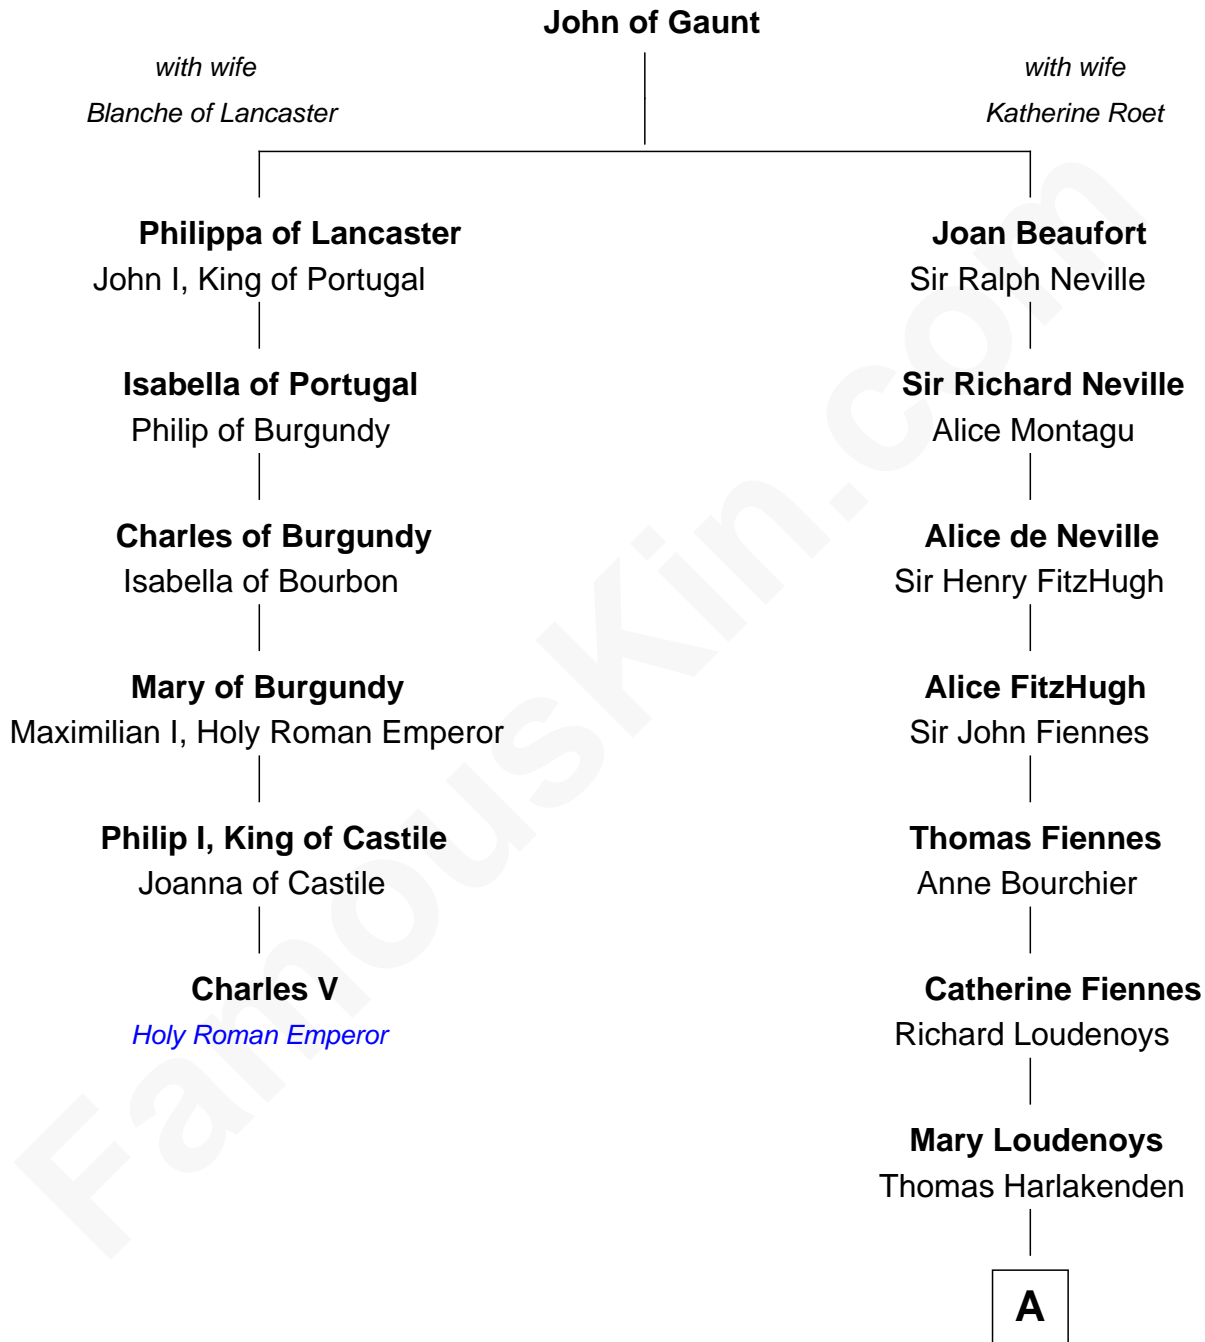

FamousKin.com

Relationship Chart of

Charles V

Holy Roman Emperor

5th cousin 14 times removed of

Ali Wentworth

TV Actress and Comedienne

A