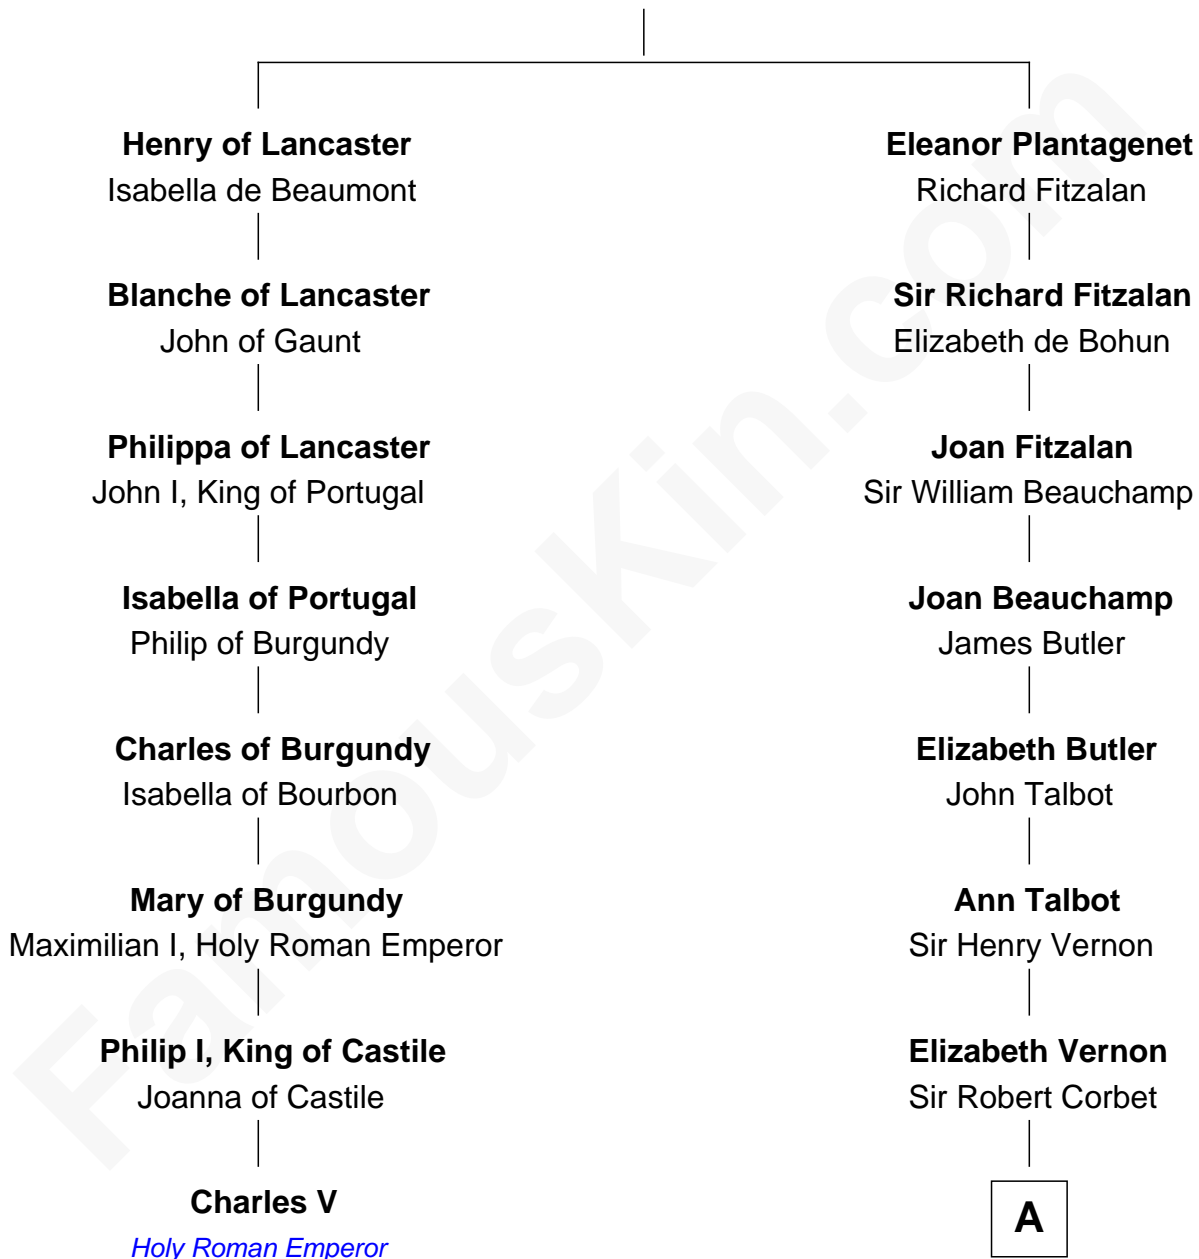

FamousKin.com

Relationship Chart of

Charles V

Holy Roman Emperor

7th cousin 14 times removed of

Shadoe Stevens

Radio Disc Jockey

Henry Plantagenet
Maud de Chaworth

A

Dorothy Corbet
Sir Richard Mainwaring

Sir Arthur Mainwaring
Margaret Mainwaring

Mary Mainwaring
Richard Cotton

Frances Cotton
George Abell

Robert Abell
Joanna - - - - -

Caleb Abell
Margaret Post

Joanna Abell
Zechariah Loomis