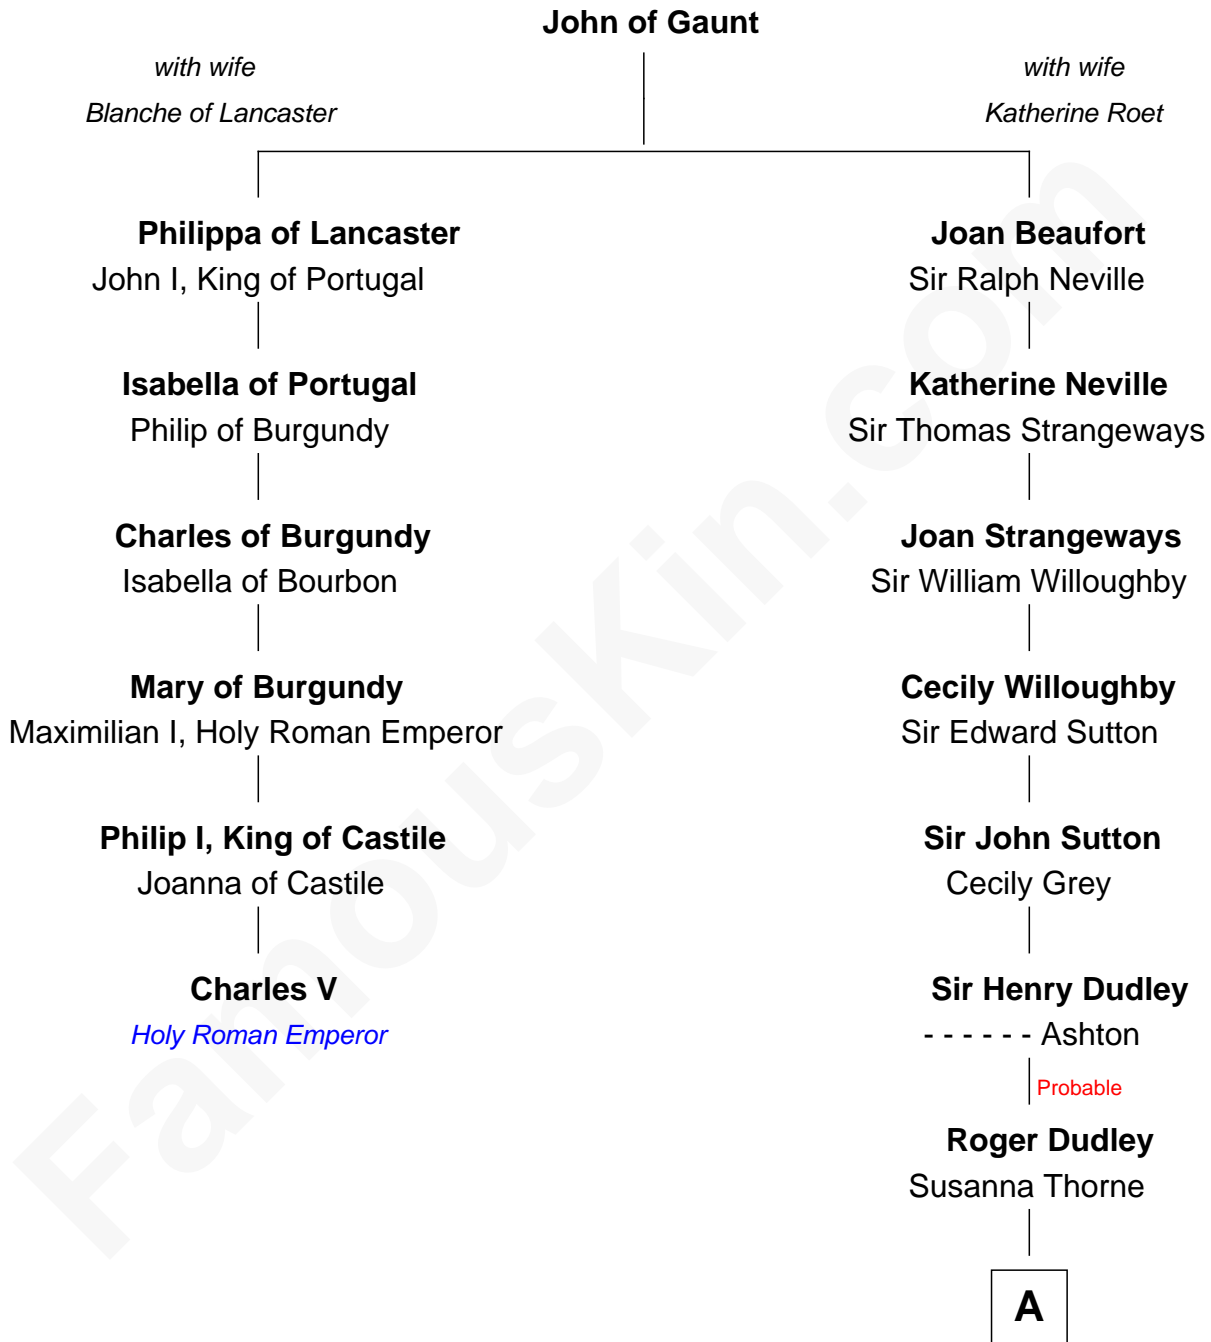

## Relationship Chart of

### Charles V

*Holy Roman Emperor*

5th cousin 14 times removed of

**Ben Jealous**

*President and CEO of NAACP*

**B**

**Annette Smith**

Dr. Sargent Jealous

**Frederick Smith Jealous**

Ann Frederica Todd

**Ben Jealous**

*President and CEO of NAACP*

FamousKin.com