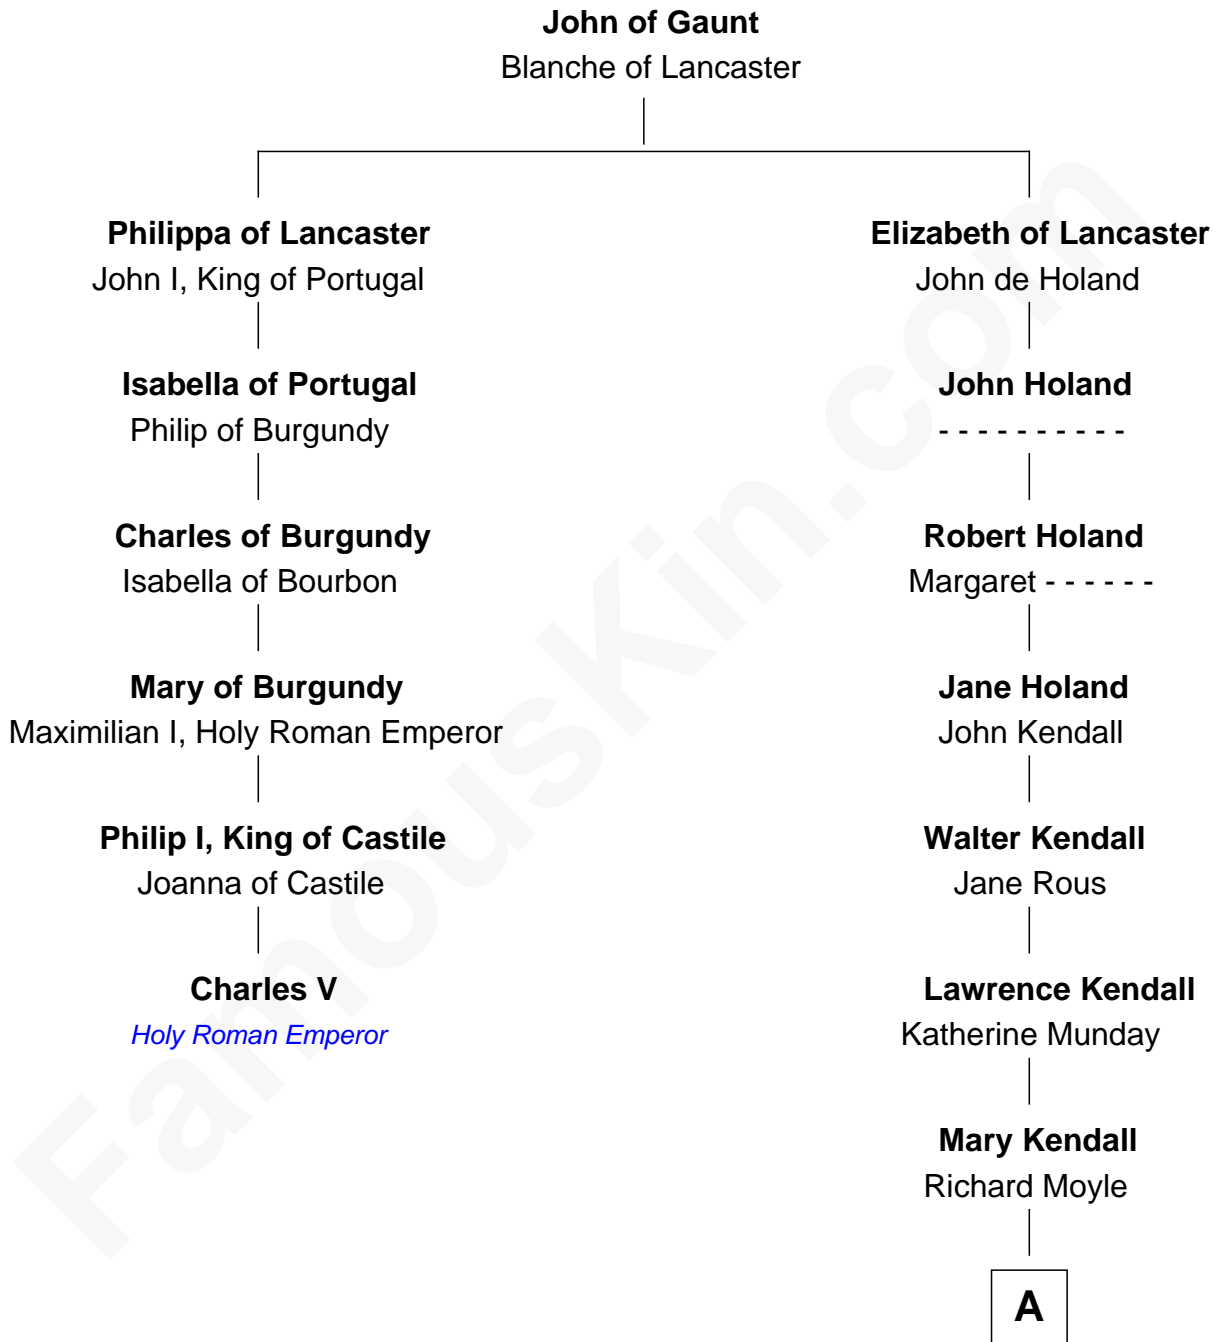

## Relationship Chart of

### Charles V

*Holy Roman Emperor*

5th cousin 15 times removed of

**George Winston**

*New Age Pianist*

**A**

**Loveday Moyle**

Henry Ashe

**Prudence Ashe**

Oliver Mainwaring

**Oliver Mainwaring**

Hannah Raymond

**Love Mainwaring**

John Richards

**George Richards**

Hester Hough