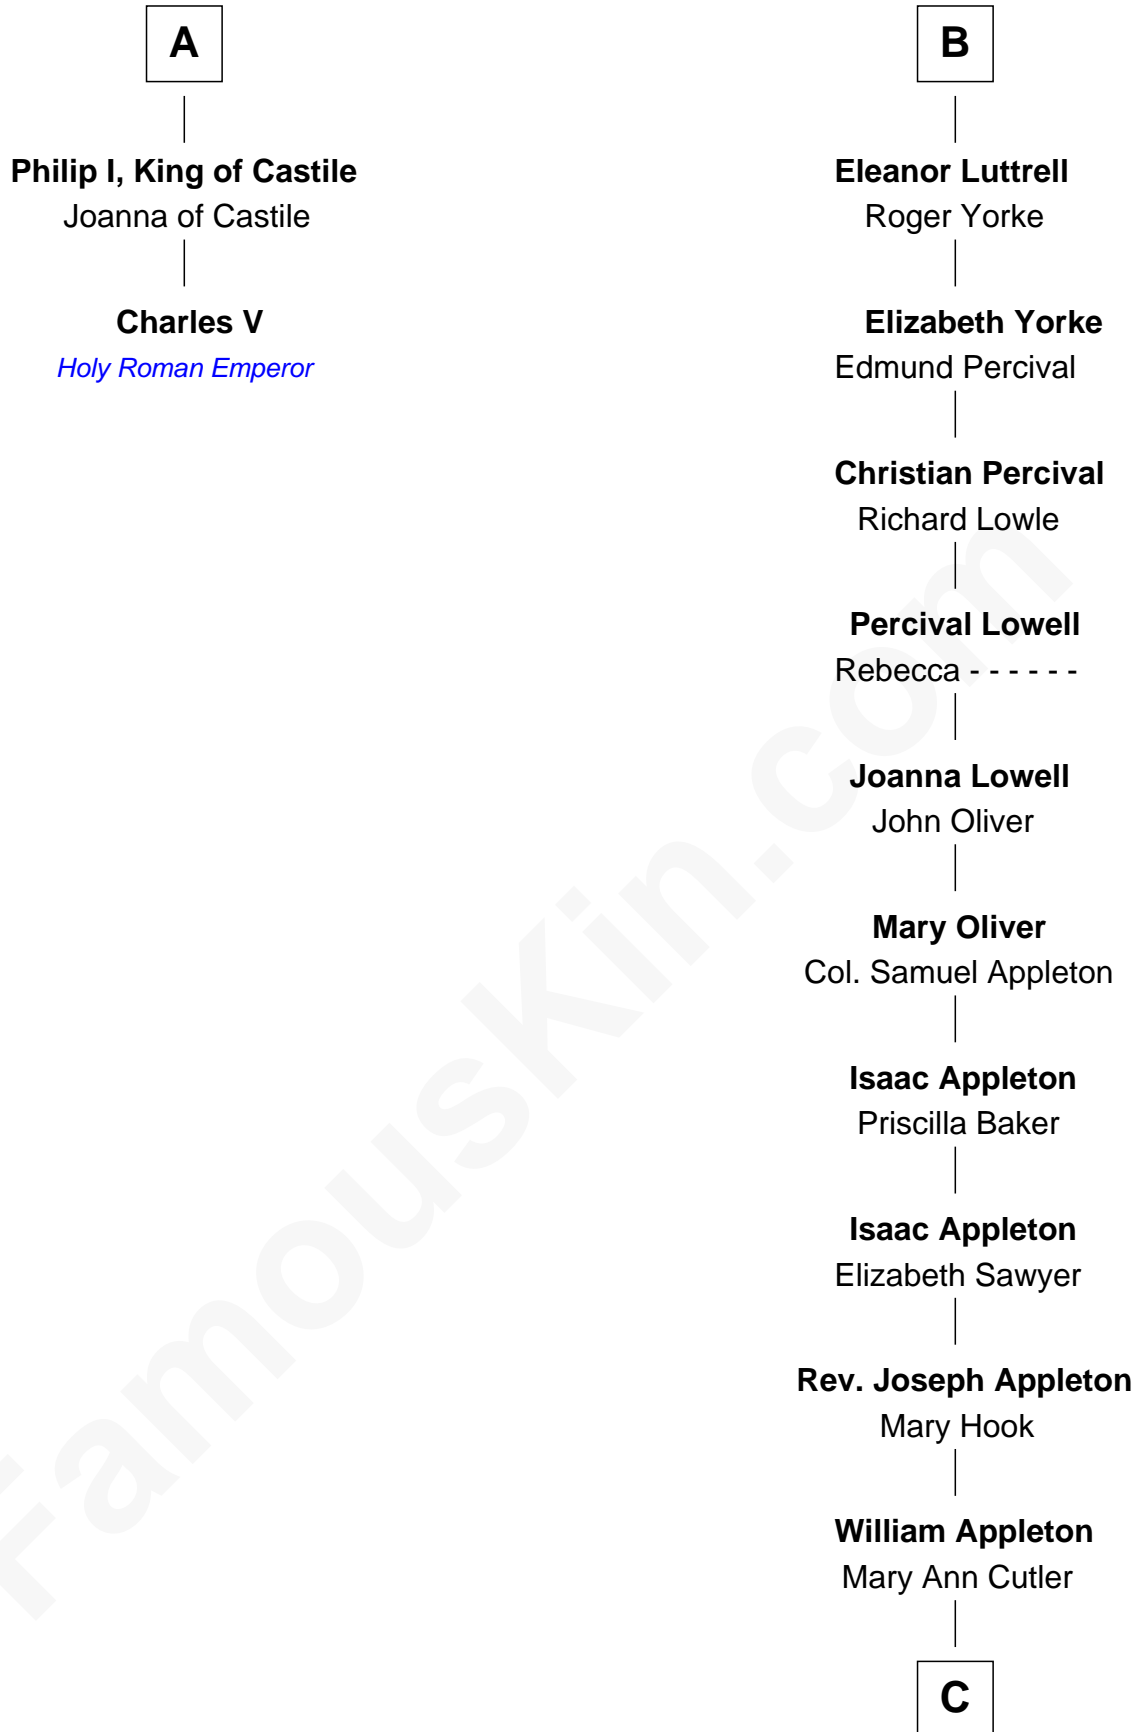

FamousKin.com

Relationship Chart of

Charles V

Holy Roman Emperor

8th cousin 13 times removed of

Jennifer Coolidge

TV and Movie Actress

C

Sarah Elizabeth Appleton

Amos Adams Lawrence

Hetty Sullivan Lawrence

Frederic Cunningham

Susannah Cunningham

John Templeman Coolidge

Paul Constant Coolidge

Gretchen Ann Knauff