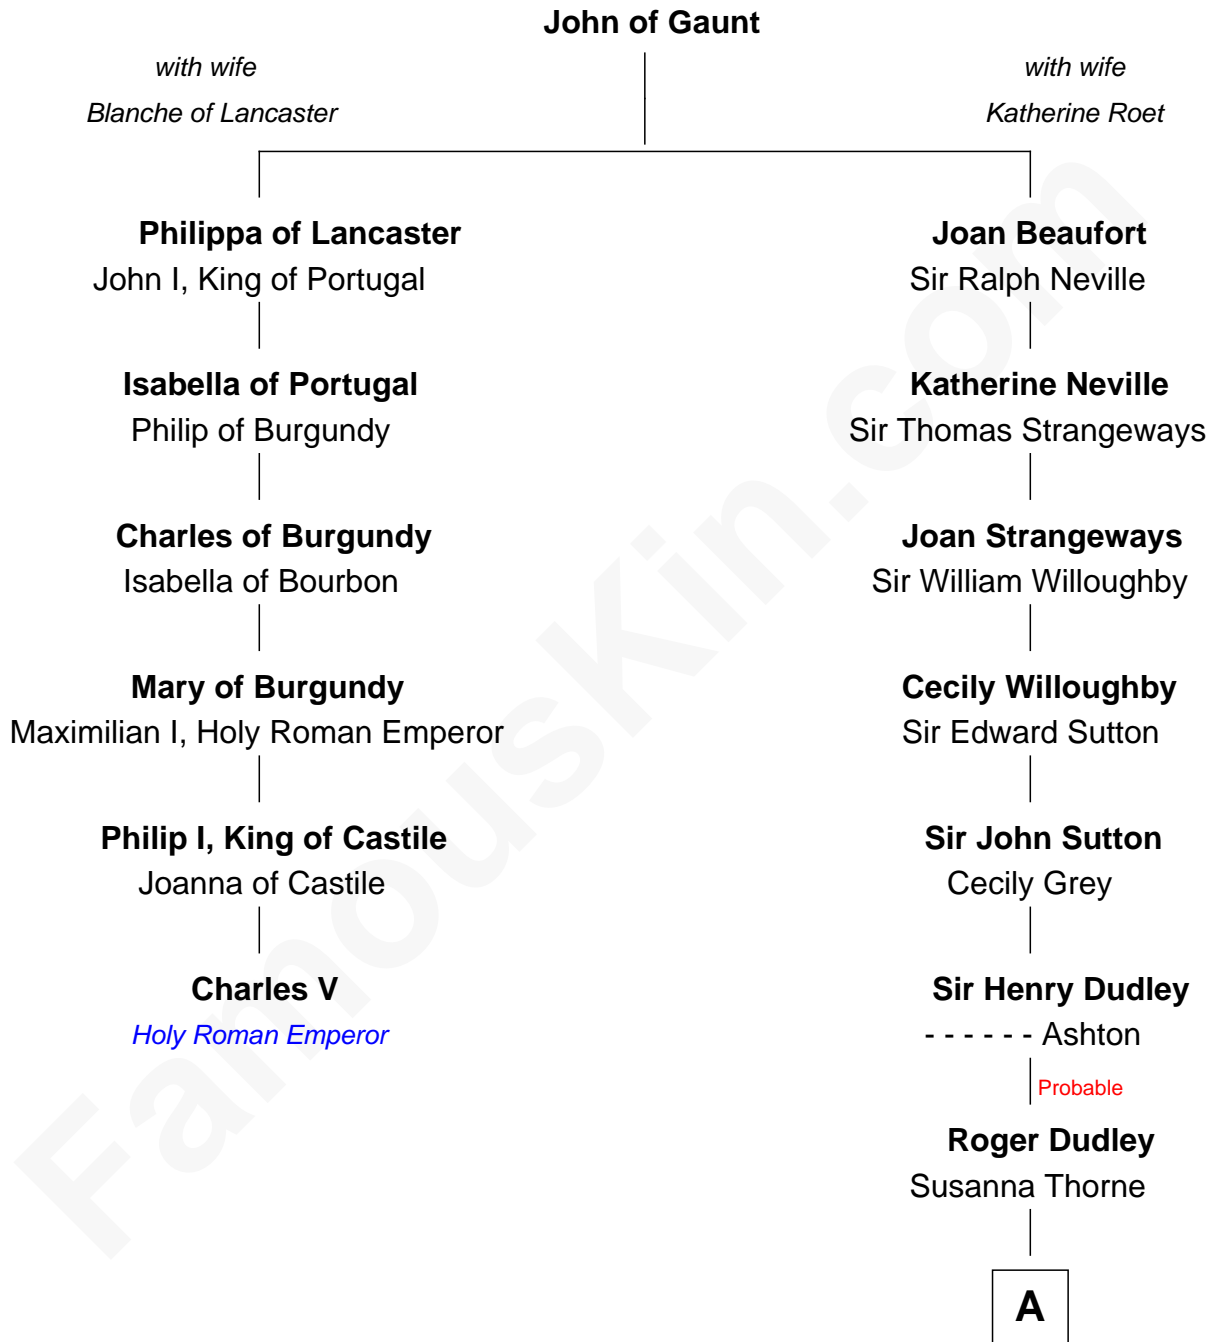

FamousKin.com

Relationship Chart of

Charles V

Holy Roman Emperor

5th cousin 8 times removed of

William Woodbridge

2nd Governor of Michigan

A

Gov. Thomas Dudley

Dorothy York

Mercy Dudley

Rev. John Woodbridge

Rev. John Woodbridge

Abigail Leete

Rev. Ephraim Woodbridge

Hannah Morgan

Dr. Dudley Woodbridge

Sarah Sheldon

Dudley Woodbridge

Lucy Backus

William Woodbridge

2nd Governor of Michigan