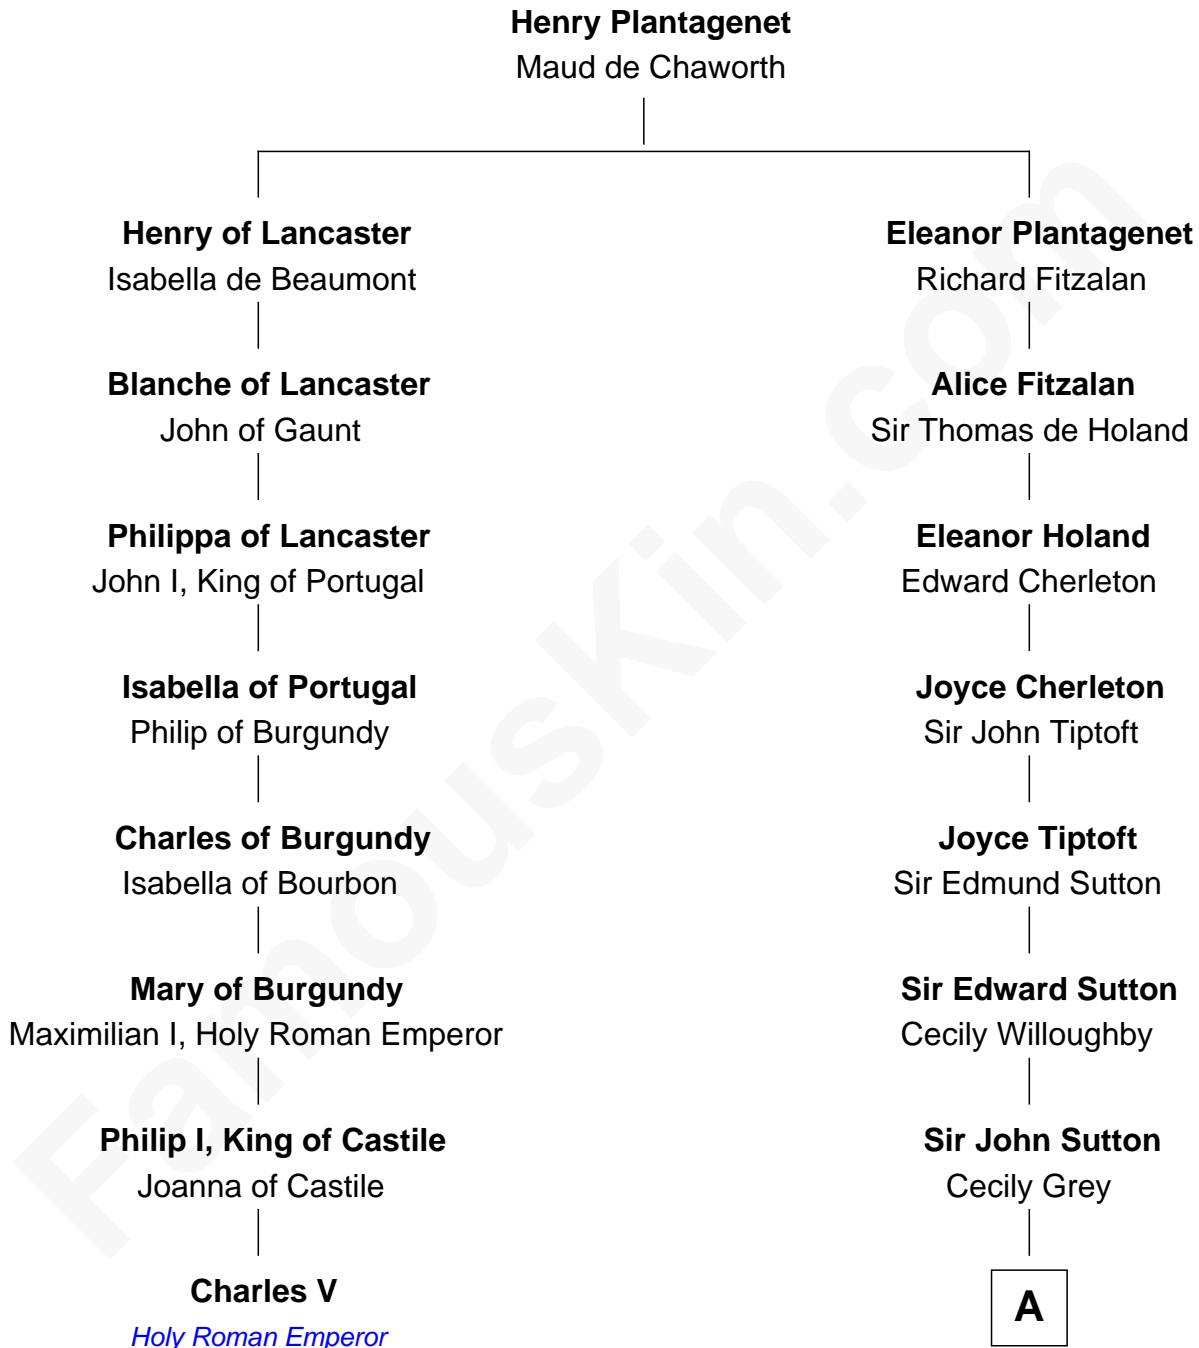

## Relationship Chart of

### Charles V

*Holy Roman Emperor*

7th cousin 8 times removed of

**William Woodbridge**

*2nd Governor of Michigan*

**A**

**Sir Henry Dudley**

----- Ashton