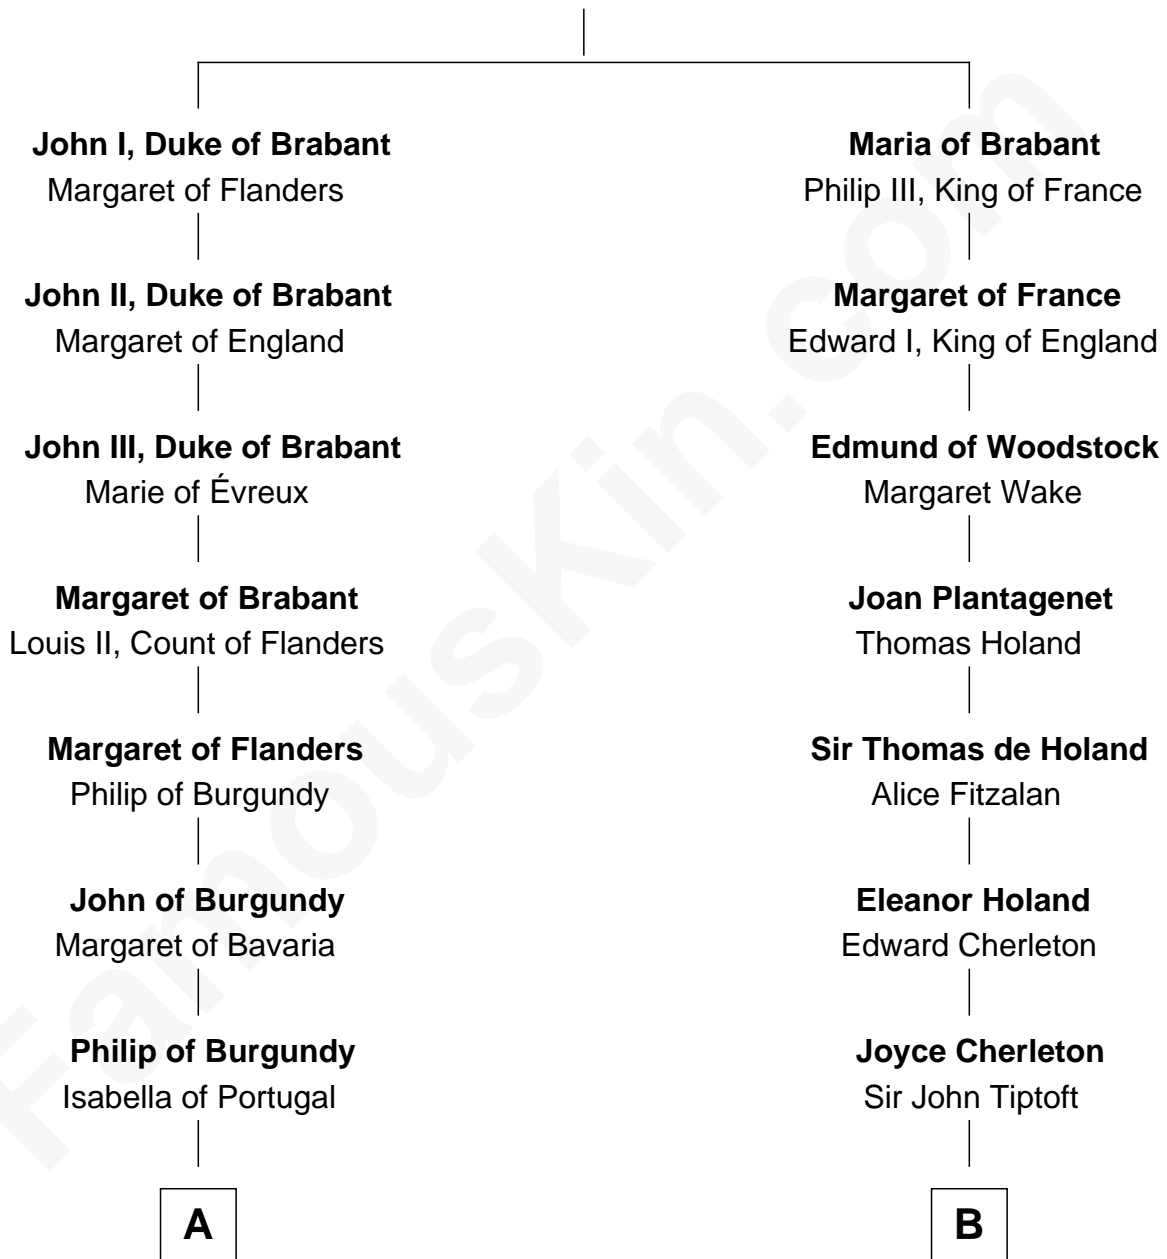

FamousKin.com

Relationship Chart of

Charles V

Holy Roman Emperor

10th cousin 8 times removed of

William Woodbridge
2nd Governor of Michigan

Henry III, Duke of Brabant
Adelaide of Burgundy

C

|
Dudley Woodbridge

Lucy Backus

|
William Woodbridge

2nd Governor of Michigan

FamousKin.com