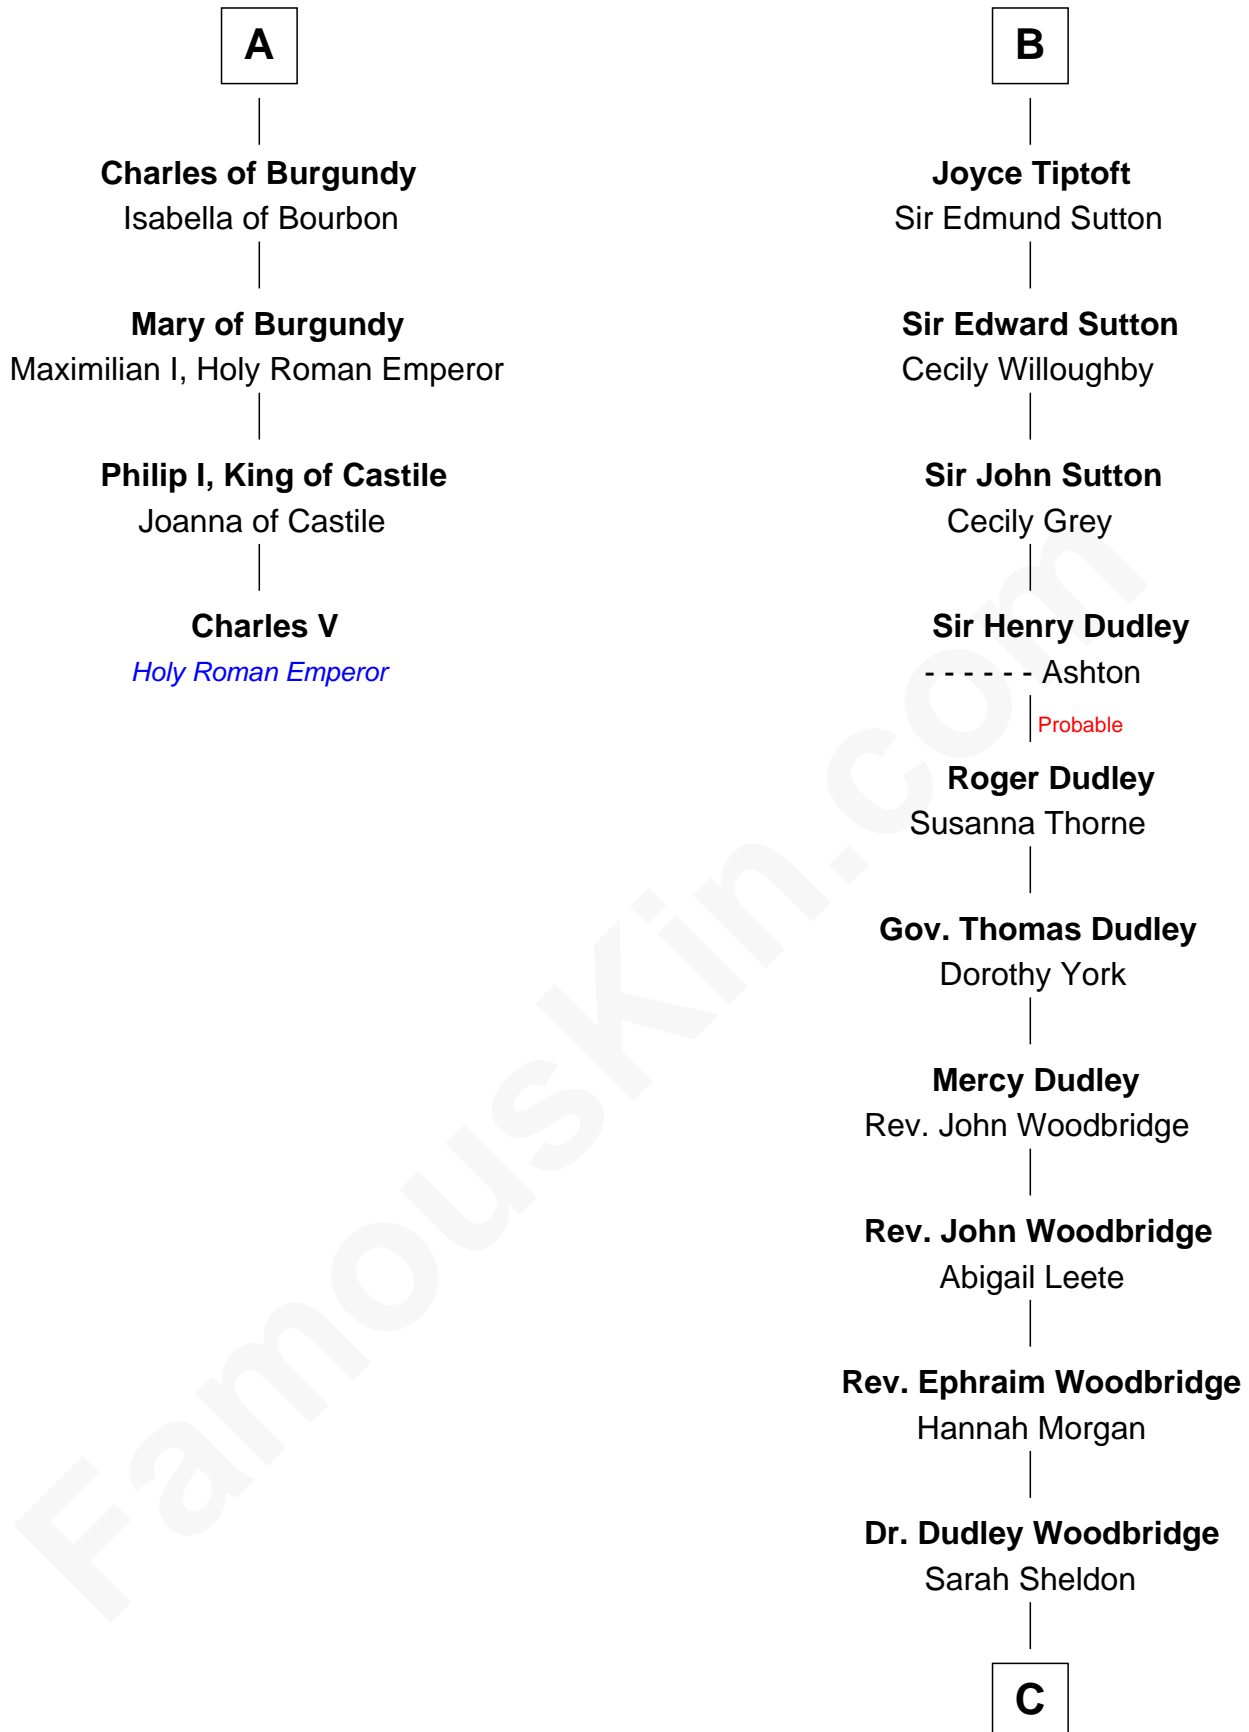

FamousKin.com

Relationship Chart of

Charles V

Holy Roman Emperor

10th cousin 8 times removed of

William Woodbridge
2nd Governor of Michigan

Henry III, Duke of Brabant
Adelaide of Burgundy

C

|
Dudley Woodbridge

Lucy Backus

|
William Woodbridge

2nd Governor of Michigan

FamousKin.com