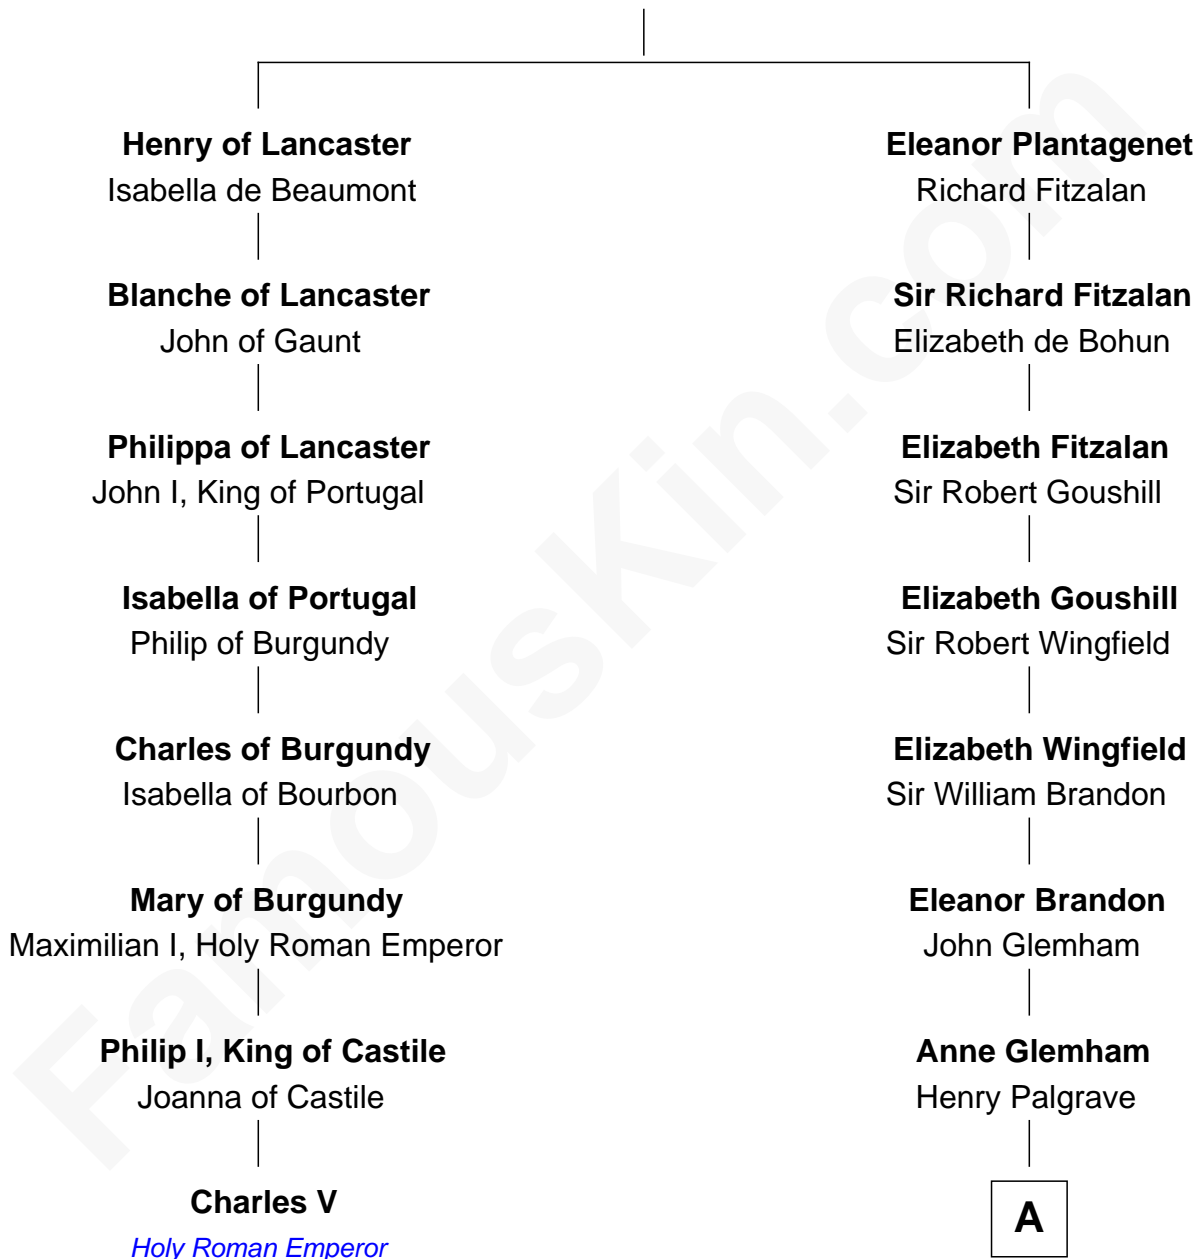

FamousKin.com Relationship Chart of

Charles V

Holy Roman Emperor

7th cousin 14 times removed of

Paul Walker

TV and Movie Actor

Henry Plantagenet

Maud de Chaworth

A

Thomas Palgrave

Alice Gunton

Rev. Edward Palgrave

Dr. Richard Palgrave

Anna -----

Mary Palgrave

Roger Wellington