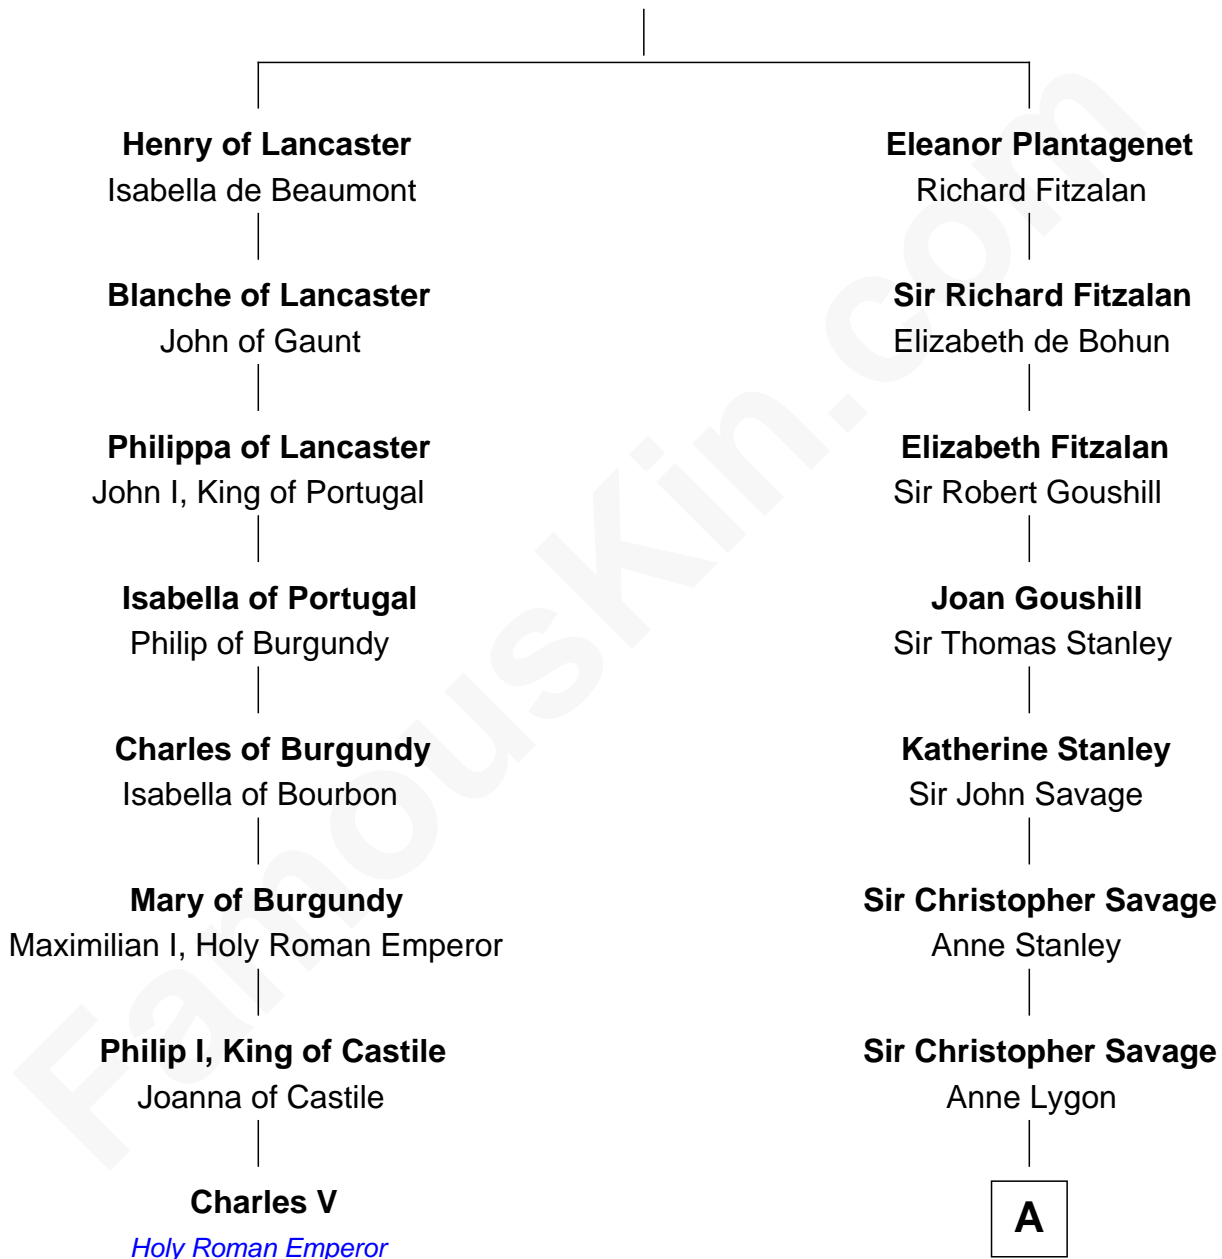

## Relationship Chart of

### Charles V

*Holy Roman Emperor*

7th cousin 14 times removed of

**Parker Stevenson**

*TV and Movie Actor*

**Henry Plantagenet**

Maud de Chaworth

**A**

**Francis Savage**

Anne Sheldon

**Walter Savage**

Elizabeth Hall

**Ralph Savage**

-----  
**Anthony Savage**

Sarah Constable

**Alice Savage**

Francis Thornton

**Margaret Thornton**

William Strother

**Francis Strother**

Susannah Dabney

**William Strother**

Sarah Bayly

**Sarah Dabney Strother**