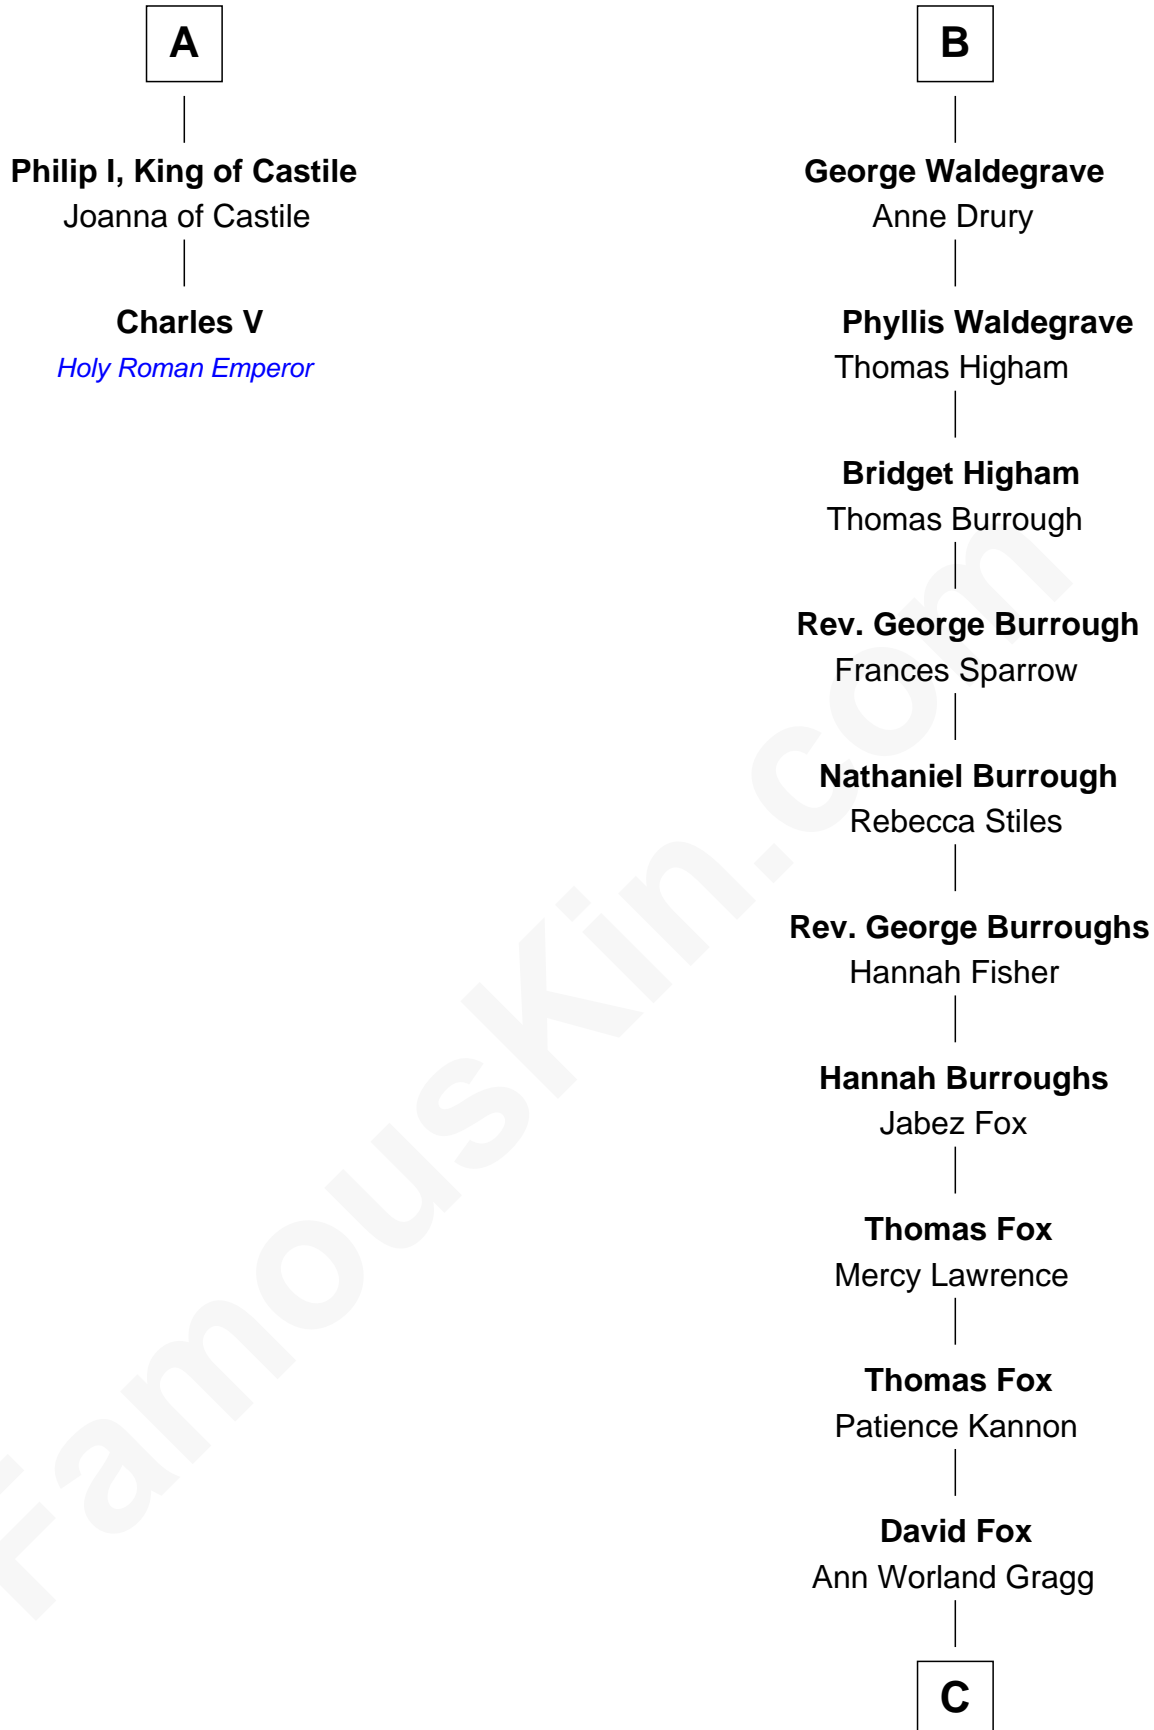

FamousKin.com

Relationship Chart of

Charles V

Holy Roman Emperor

8th cousin 13 times removed of

Bob Moore

Co-Founder, Bob's Red Mill

C

—
Morris Fox

Sarah A. Smith

—
Violette Fox

Daniel Francis Learnard

—
Clinton Morris Learnard

Gertrude Maud Yost

—
Doris Dell Learnard

Kenneth Earl Moore

—
Bob Moore

Co-Founder, Bob's Red Mill