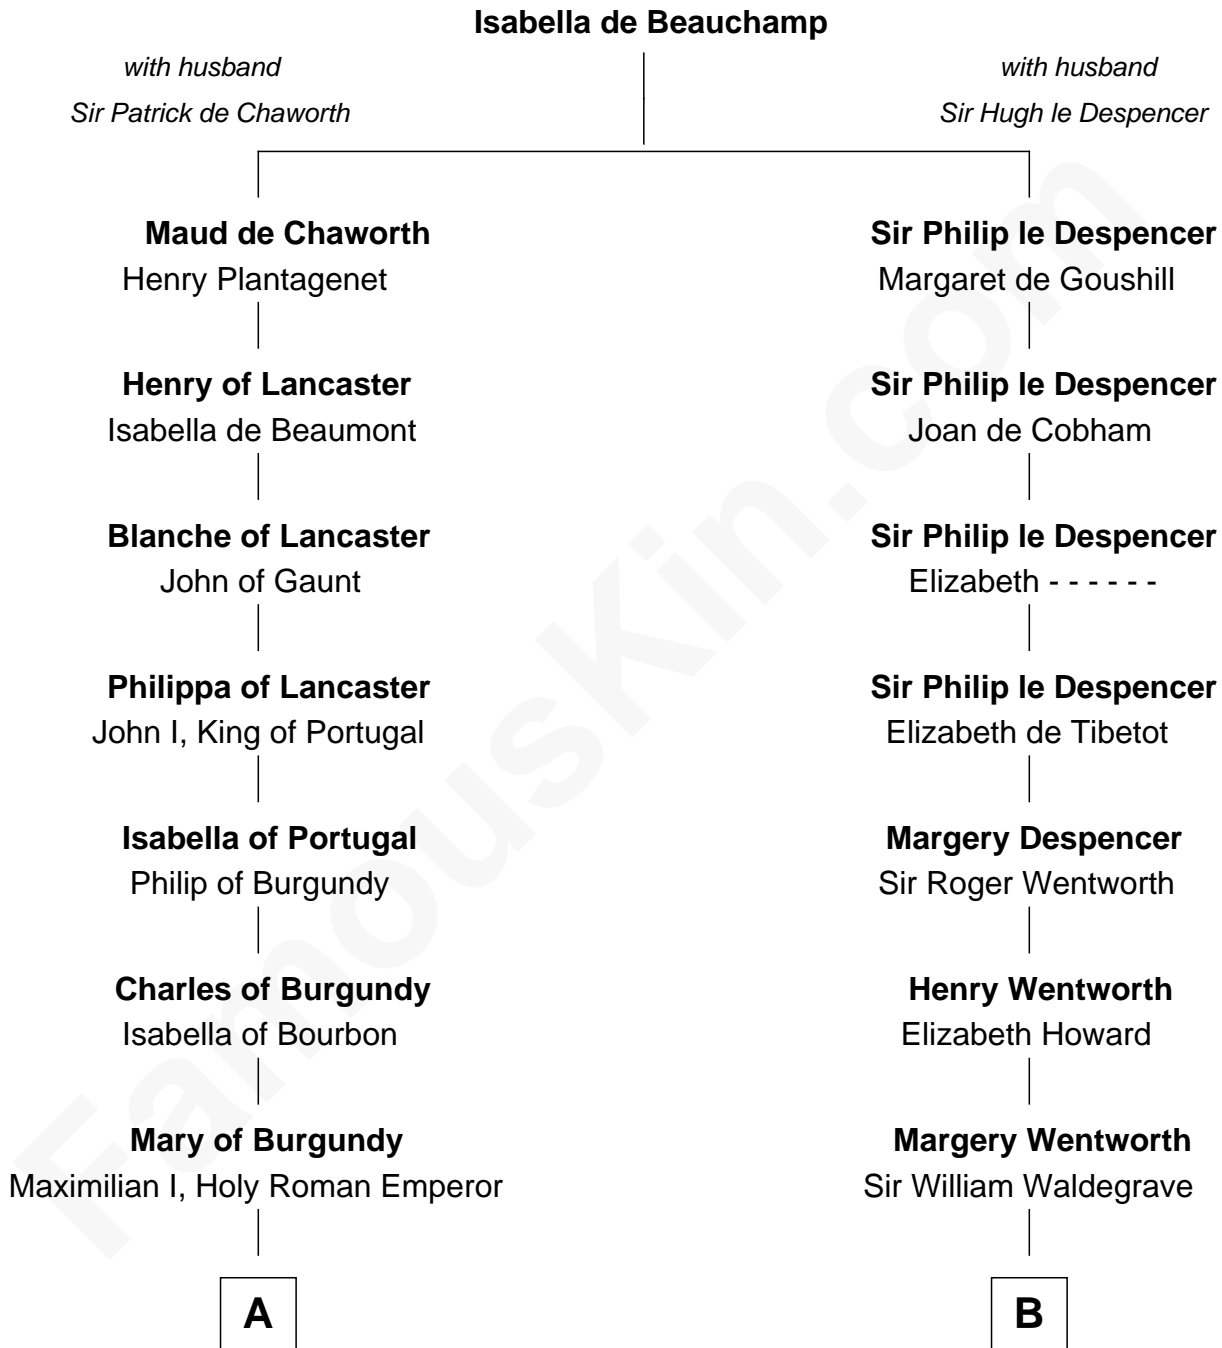

FamousKin.com

Relationship Chart of

Charles V

Holy Roman Emperor

8th cousin 13 times removed of

Bob Moore

Co-Founder, Bob's Red Mill

C

—
Morris Fox

Sarah A. Smith

—
Violette Fox

Daniel Francis Learnard

—
Clinton Morris Learnard

Gertrude Maud Yost

—
Doris Dell Learnard

Kenneth Earl Moore

—
Bob Moore

Co-Founder, Bob's Red Mill