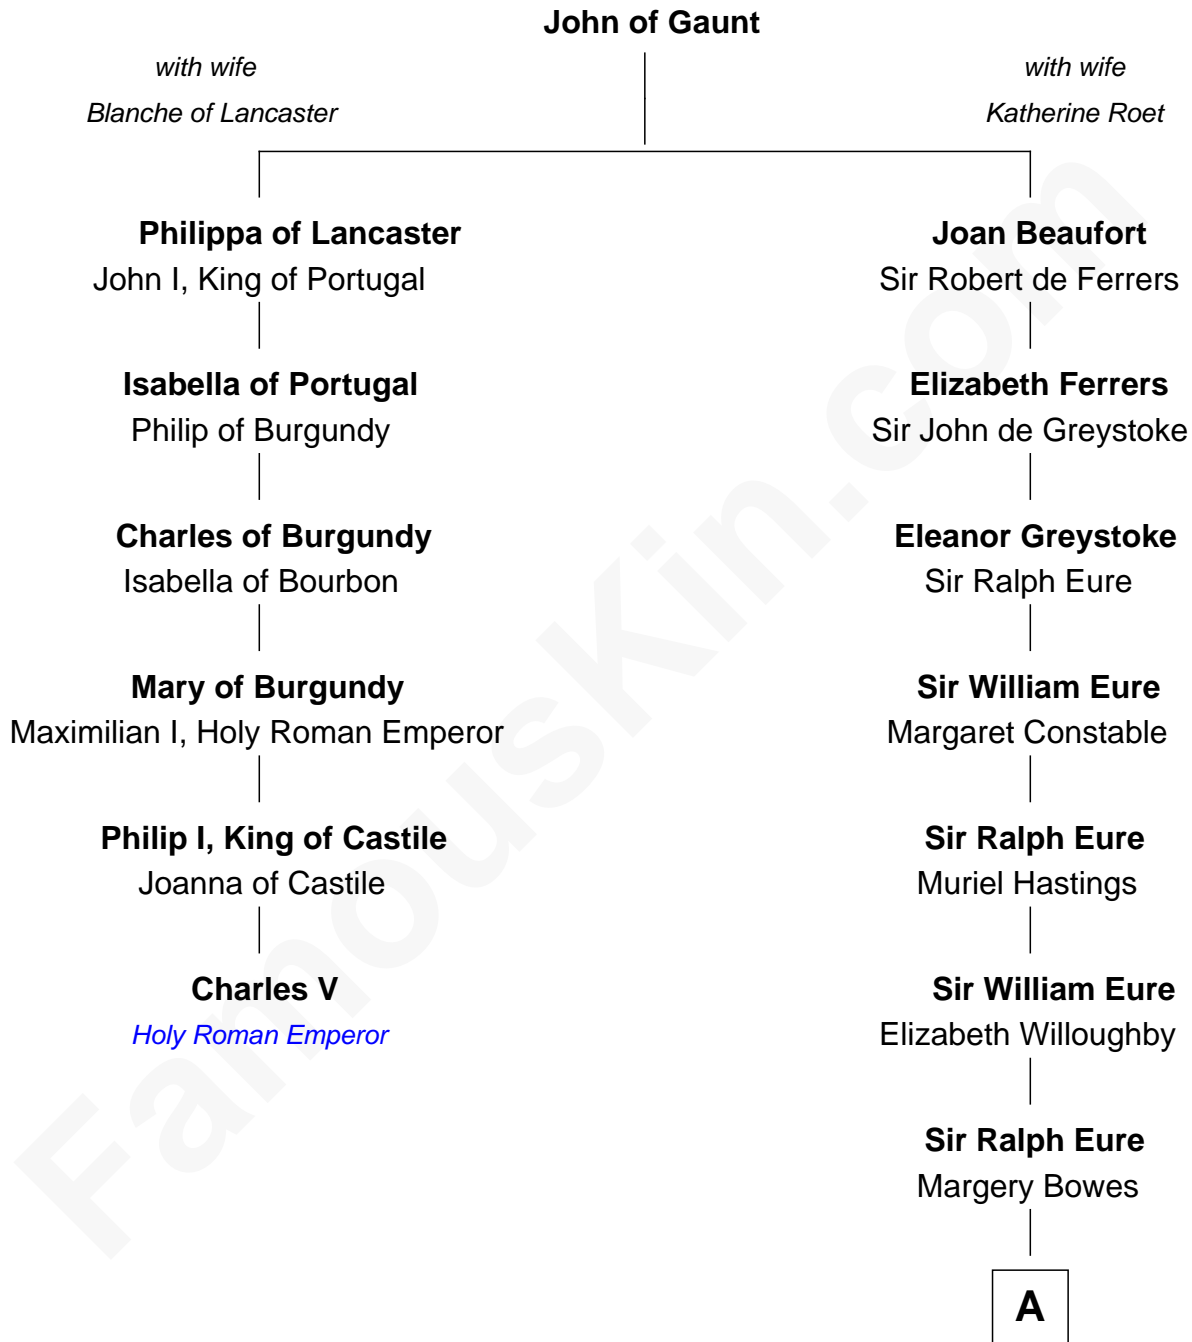

# FamousKin.com Relationship Chart of

**Charles V**

*Holy Roman Emperor*

5th cousin 15 times removed of

**Zach Snyder**

*Filmmaker*

**A**

**Anne Eure**