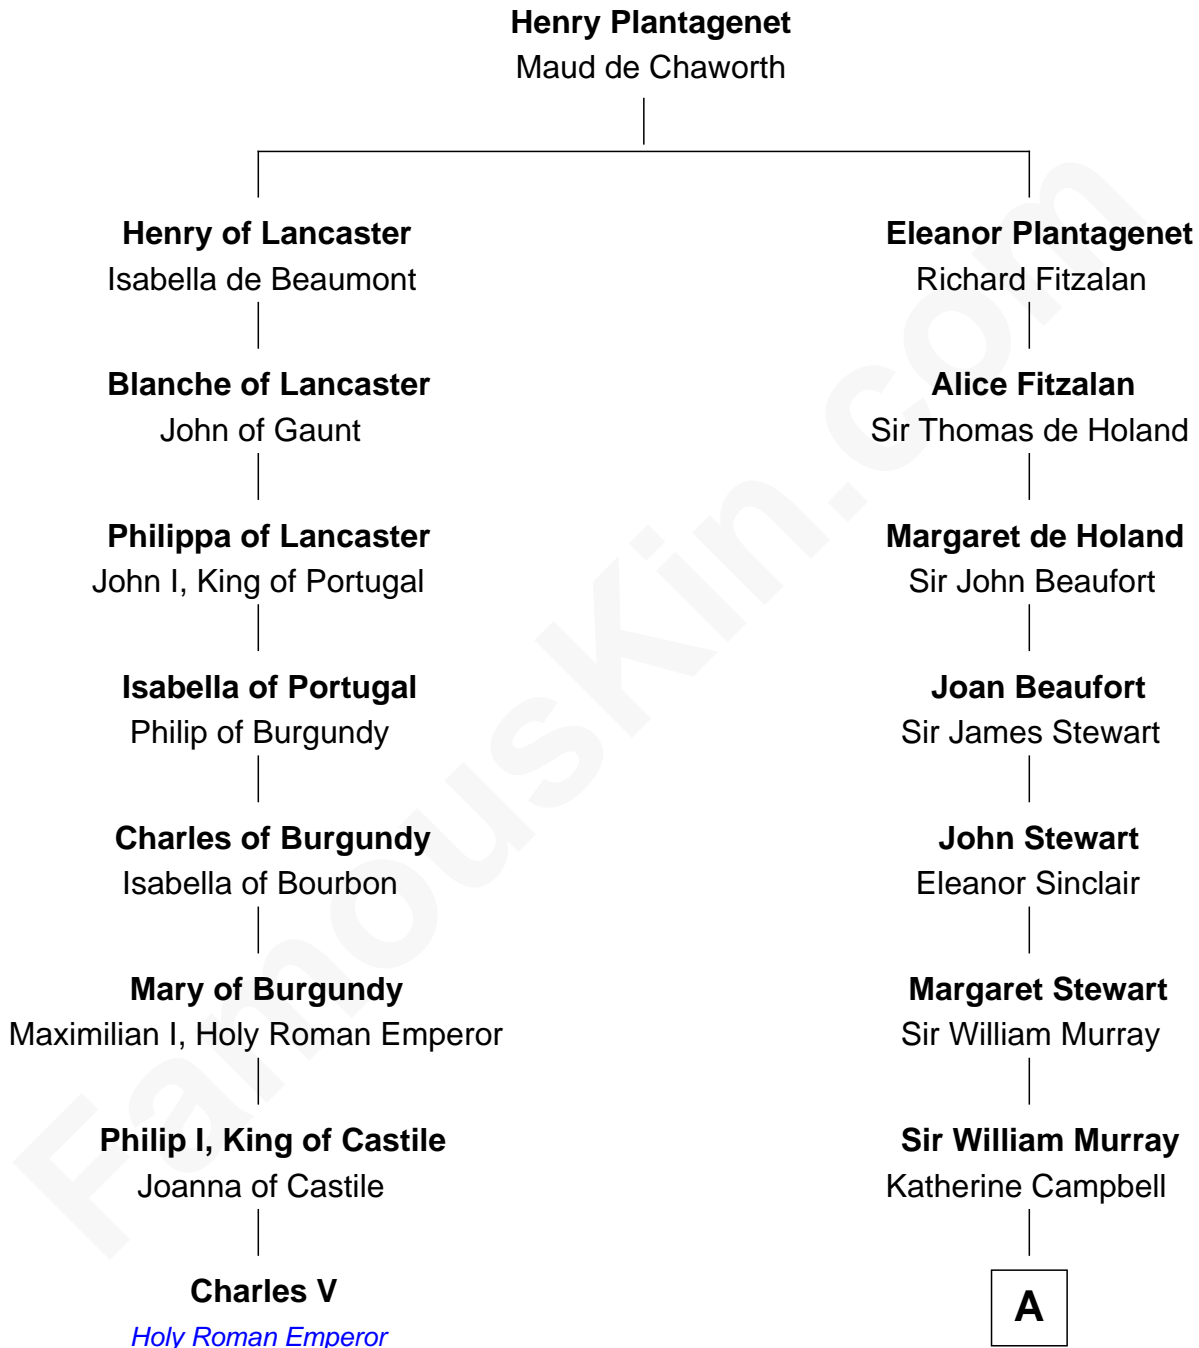

FamousKin.com

Relationship Chart of

Charles V

Holy Roman Emperor

7th cousin 5 times removed of

Major John Pitcairn

British Commander at Battle of Lexington

A

Annabel Murray

John Erskine

John Erskine

Mary Stewart

Sir Charles Erskine

Mary Hope

Mary Erskine

William Hamilton